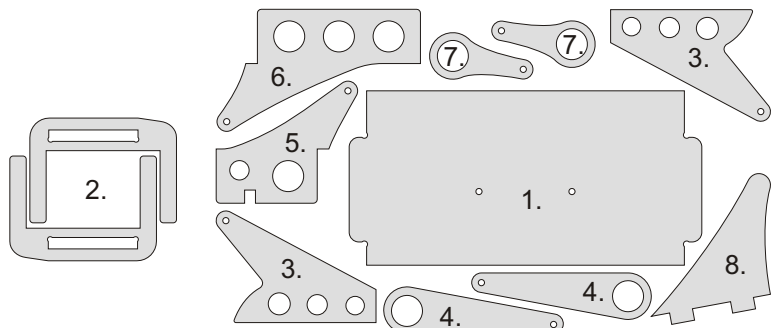

You may also need:

- X-acto sharp knife
- philips + flat screwdriver
- tweezers
- little pliers
- CA glue medium + thin, activator (kicker)
- 10cm servo extension lead
- sandpaper 120 - 180
- pencil