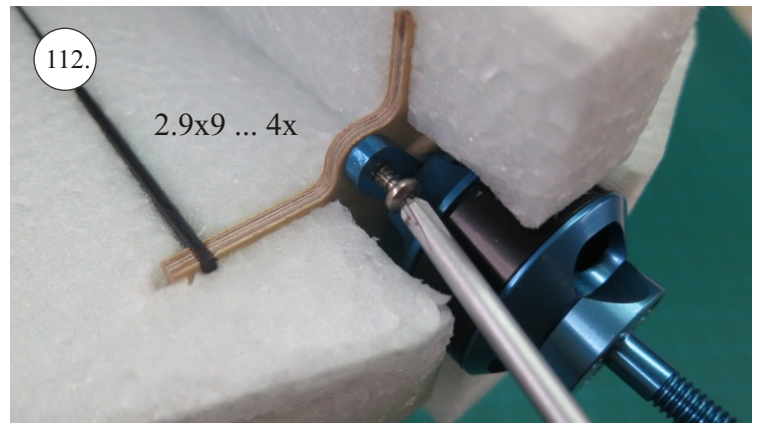

We wish you many happy flights.

Your RC Factory team.