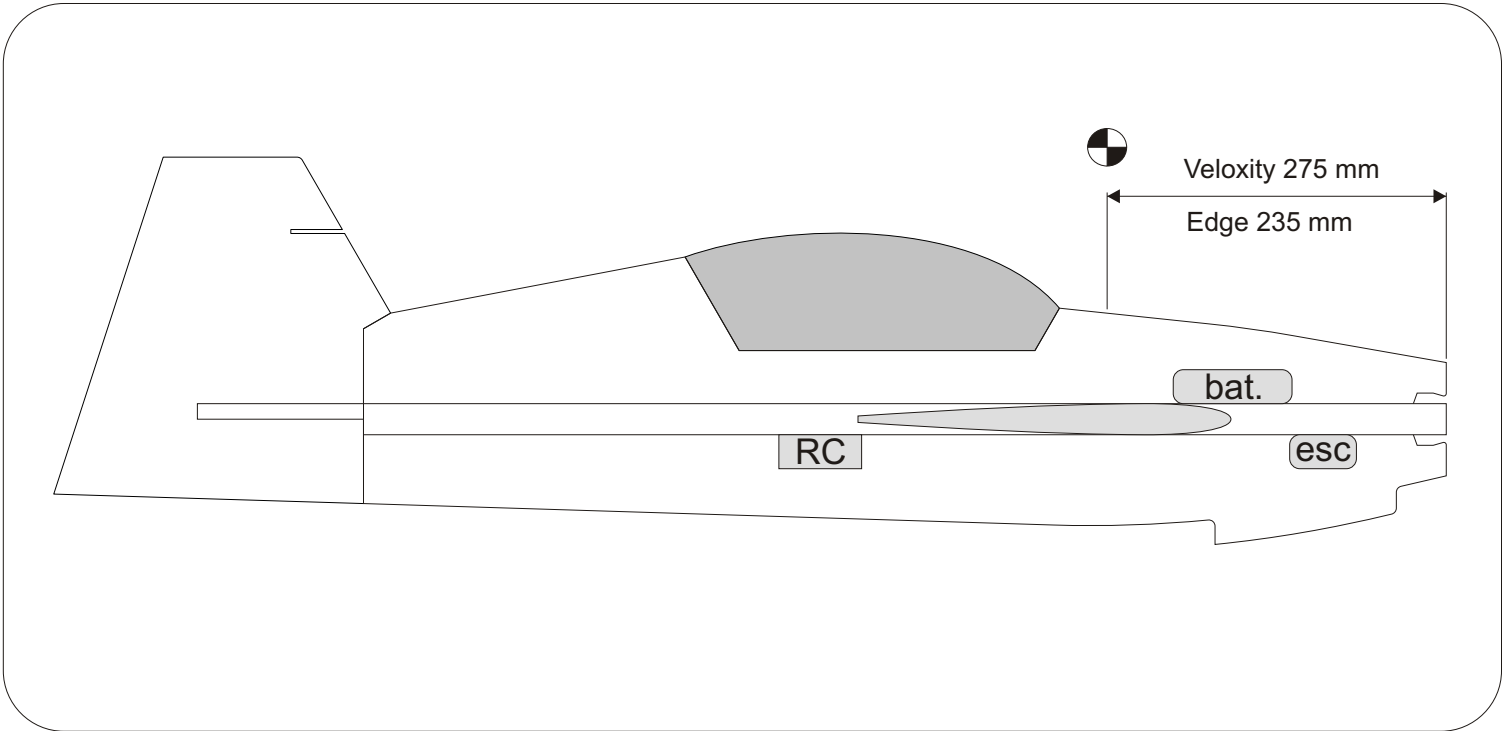

We wish you many happy flights.

Your RC Factory team.