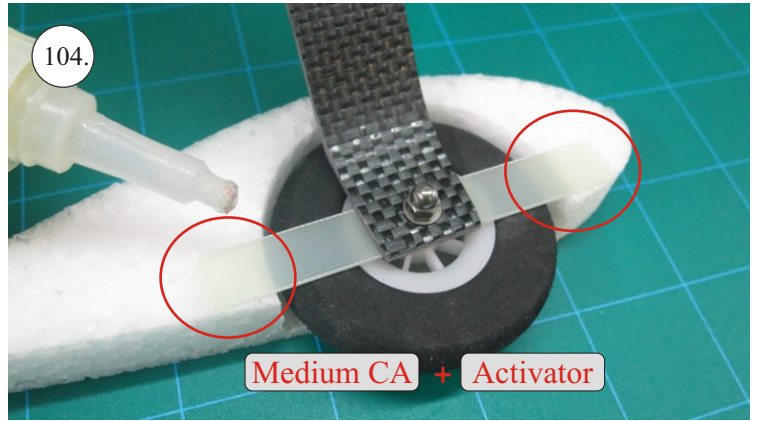

More Parts:

- * adjustable link 1.8 ... 4x
- * ball link + screw ... 8x
- * screw M3x15 ... 2x
- * nut M3 ... 2x
- * closed nut M3 ... 2x
- * washer 3mm ... 2x
- * self tapping screw 2.9x6 ... 2x
- * self tapping screw 2.9x9 ... 4x
- * motor mount ... 1x
- * arms set ... 1x
- * LG support ... 2x
- * wheelpants holder ... 2x
- * vertical tail support ply 3 ... 2x
- * LG wheels ... 2x

Arms etc.:

1. LG mounting plate
2. LG supports
3. aileron control horns
4. aileron servo arms
5. elevator control horn
6. rudder control horns
7. aileron + rudder servo arms
8. tailskid

You may also need:

- * X-acto sharp knife
- * philips + flat screwdriver
- * tweezers
- * little pliers
- * CA glue medium + thin, activator (kicker)
- * 10cm servo extension lead
- * sandpaper 120 - 180
- * pencil

We wish you many happy flights.