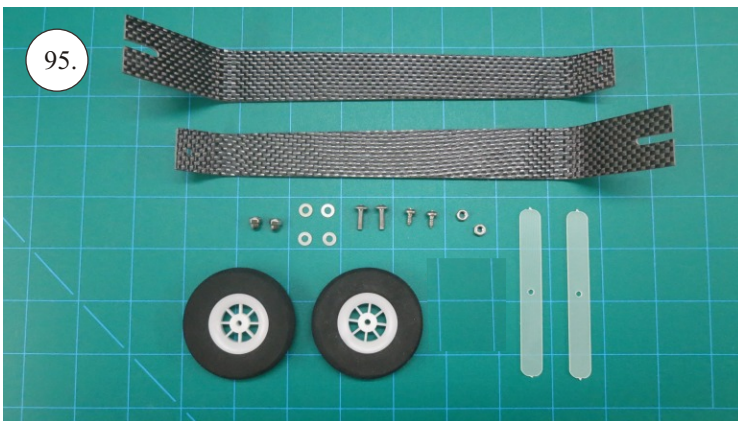

VELOCITY

EDGE 540^{V3} XL

RC
FACTORY

Kit contents:

- * EPP parts
- * Landing Gear (LG)
- * Accessory Bag
- * Carbon Pushrods

Carbon Parts List

- * 5x1x1000 ... 2x
- * 5x1x250 ... 1x
- * 3x1x550 ... 2x
- * 3x1x250 ... 1x
- * 3x1x200 ... 1x
- * 2.5x1.5x200 ... 4x
- * 3x0.5x125 ... 2x
- * 3x0.5x75 ... 2x
- * 1.8x55 ... 2x
- * 1.8x140 ... 1x
- * 1.8x165 ... 1x

More Parts:

- * adjustable link 1.8 ... 4x
- * ball link + screw ... 8x
- * screw M3x15 ... 2x
- * nut M3 ... 2x
- * closed nut M3 ... 2x
- * washer 3mm ... 2x
- * self tapping screw 2.9x6 ... 2x
- * self tapping screw 2.9x9 ... 4x
- * motor mount ... 1x
- * arms set ... 1x
- * LG support ... 2x
- * wheelpants holder ... 2x
- * vertical tail support ply 3 ... 2x
- * LG wheels ... 2x

Arms etc.:

1. LG mounting plate
2. LG supports
3. aileron control horns
4. aileron servo arms
5. elevator control horn
6. rudder control horns
7. aileron + rudder servo arms
8. tailskid

You may also need:

- * X-acto sharp knife
- * philips + flat screwdriver
- * tweezers
- * little pliers
- * CA glue medium + thin, activator (kicker)
- * 10cm servo extension lead
- * sandpaper 120 - 180
- * pencil

We wish you many happy flights.