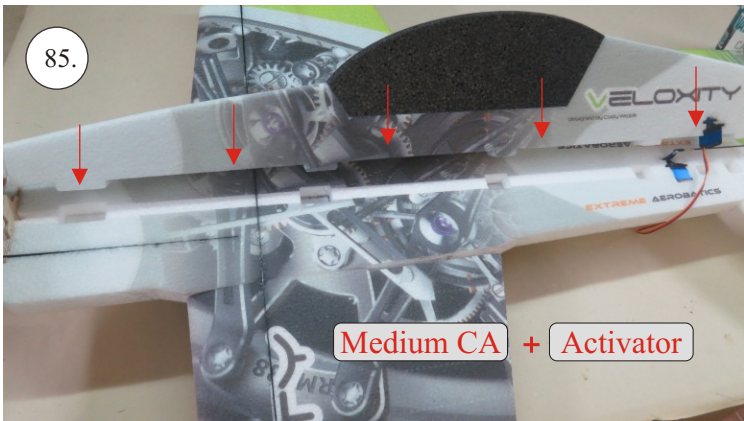

VELOCITY

EDGE 540^{V3} XL

RC
FACTORY

Kit contents:

- * EPP parts
- * Landing Gear (LG)
- * Accessory Bag
- * Carbon Pushrods

Carbon Parts List

- * 5x1x1000 ... 2x
- * 5x1x250 ... 1x
- * 3x1x550 ... 2x
- * 3x1x250 ... 1x
- * 3x1x200 ... 1x
- * 2.5x1.5x200 ... 4x
- * 3x0.5x125 ... 2x
- * 3x0.5x75 ... 2x
- * 1.8x55 ... 2x
- * 1.8x140 ... 1x
- * 1.8x165 ... 1x

More Parts:

- * adjustable link 1.8 ... 4x
- * ball link + screw ... 8x
- * screw M3x15 ... 2x
- * nut M3 ... 2x
- * closed nut M3 ... 2x
- * washer 3mm ... 2x
- * self tapping screw 2.9x6 ... 2x
- * self tapping screw 2.9x9 ... 4x
- * motor mount ... 1x
- * arms set ... 1x
- * LG support ... 2x
- * wheelpants holder ... 2x
- * vertical tail support ply 3 ... 2x
- * LG wheels ... 2x

Arms etc.:

1. LG mounting plate
2. LG supports
3. aileron control horns
4. aileron servo arms
5. elevator control horn
6. rudder control horns
7. aileron + rudder servo arms
8. tailskid

You may also need:

- * X-acto sharp knife
- * philips + flat screwdriver
- * tweezers
- * little pliers
- * CA glue medium + thin, activator (kicker)
- * 10cm servo extension lead
- * sandpaper 120 - 180
- * pencil

We wish you many happy flights.