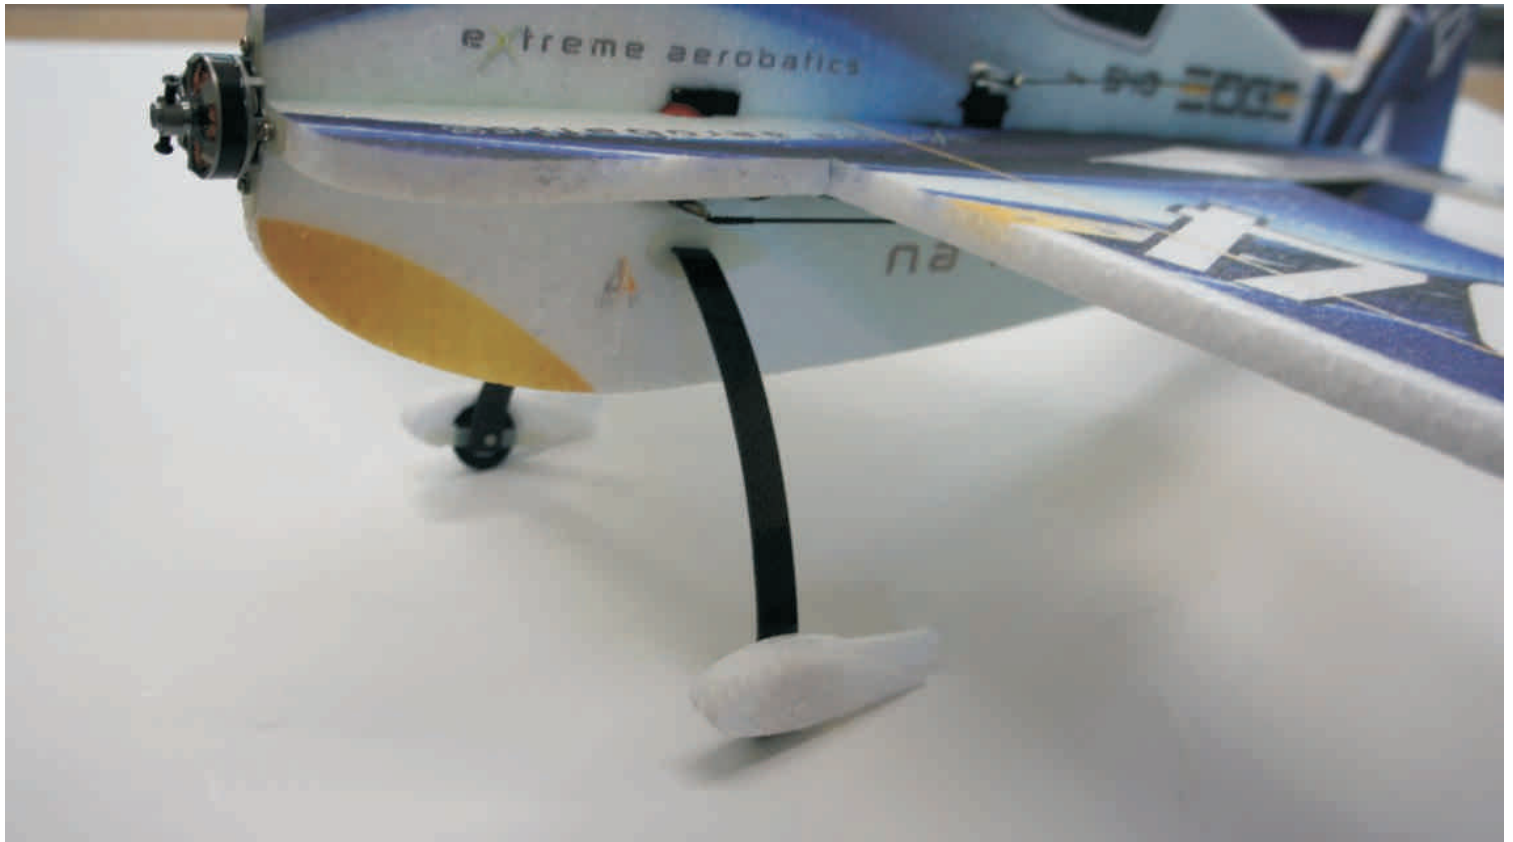

# Landing gear Backyard series

## Kit contents:

Landing gear  
2x Wheel pant  
2x Pant brace  
2x Landing gear reinforcement  
2x Wheel  
2x Screw M2  
4x Nut M2