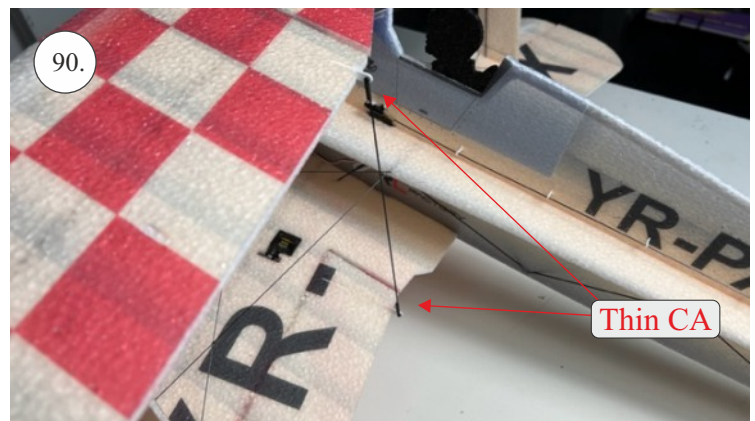

## List of accesories

	<b><u>Carbon</u></b>
2x	3x0,5x200mm
2x	3x0,5x750mm
1x	3x0,5x320mm
2x	1,2x200mm
4x	1x500mm
8x	0,8x500mm
1x	3/2x330mm
1x	1x330mm
2x	2.5x1.5x225mm
2x	1,5x275mm
	<b><u>Bag</u></b>
1x	1,5x40mm
1x	1,5x 30mm
8x	MPJ pin + coupling
4x	RC coupling
1x	40mm heatshrin
2x	bowden 1mm
2x	pneu
1+1	pilot + pipe
1x	tail gear
	<b><u>Plastic</u></b>
1x pair	aile horn
1x pair	aile coupling
2x	VOP set
1x	SOP horn
1x	SOP horn
2x	wheel disc
1x pair	nut
1x pair	landing gear
1x	Motor mount
1x	other
12pcs	6mm guides