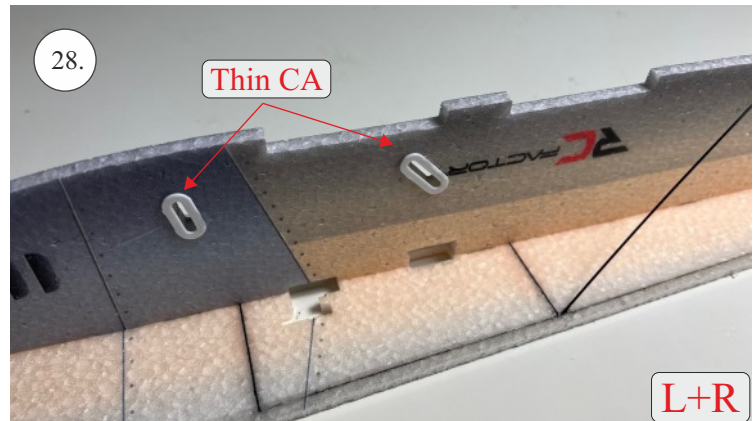

## List of accesories

	<b><u>Carbon</u></b>
2x	3x0,5x200mm
2x	3x0,5x750mm
1x	3x0,5x320mm
2x	1,2x200mm
4x	1x500mm
8x	0,8x500mm
1x	3/2x330mm
1x	1x330mm
2x	2.5x1.5x225mm
2x	1,5x275mm
	<b><u>Bag</u></b>
1x	1,5x40mm
1x	1,5x 30mm
8x	MPJ pin + coupling
4x	RC coupling
1x	40mm heatshrin
2x	bowden 1mm
2x	pneu
1+1	pilot + pipe
1x	tail gear
	<b><u>Plastic</u></b>
1x pair	aile horn
1x pair	aile coupling
2x	VOP set
1x	SOP horn
1x	SOP horn
2x	wheel disc
1x pair	nut
1x pair	landing gear
1x	Motor mount
1x	other
12pcs	6mm guides