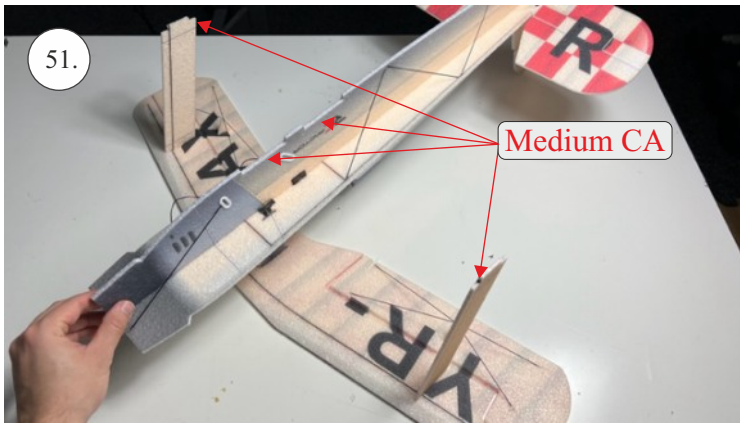

## List of accesories

	<b><u>Carbon</u></b>
2x	3x0,5x200mm
2x	3x0,5x750mm
1x	3x0,5x320mm
2x	1,2x200mm
4x	1x500mm
8x	0,8x500mm
1x	3/2x330mm
1x	1x330mm
2x	2.5x1.5x225mm
2x	1,5x275mm
	<b><u>Bag</u></b>
1x	1,5x40mm
1x	1,5x 30mm
8x	MPJ pin + coupling
4x	RC coupling
1x	40mm heatshrin
2x	bowden 1mm
2x	pneu
1+1	pilot + pipe
1x	tail gear
	<b><u>Plastic</u></b>
1x pair	aile horn
1x pair	aile coupling
2x	VOP set
1x	SOP horn
1x	SOP horn
2x	wheel disc
1x pair	nut
1x pair	landing gear
1x	Motor mount
1x	other
12pcs	6mm guides