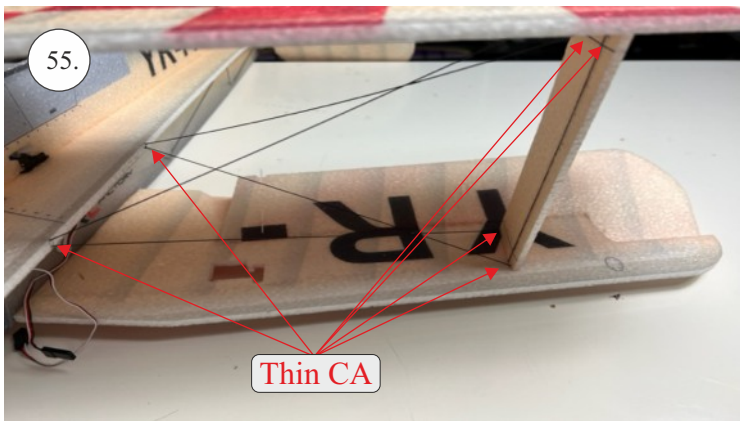

## List of accesories

	<b><u>Carbon</u></b>
2x	3x0,5x200mm
2x	3x0,5x750mm
1x	3x0,5x320mm
2x	1,2x200mm
4x	1x500mm
8x	0,8x500mm
1x	3/2x330mm
1x	1x330mm
2x	2.5x1.5x225mm
2x	1,5x275mm
	<b><u>Bag</u></b>
1x	1,5x40mm
1x	1,5x 30mm
8x	MPJ pin + coupling
4x	RC coupling
1x	40mm heatshrin
2x	bowden 1mm
2x	pneu
1+1	pilot + pipe
1x	tail gear
	<b><u>Plastic</u></b>
1x pair	aile horn
1x pair	aile coupling
2x	VOP set
1x	SOP horn
1x	SOP horn
2x	wheel disc
1x pair	nut
1x pair	landing gear
1x	Motor mount
1x	other
12pcs	6mm guides