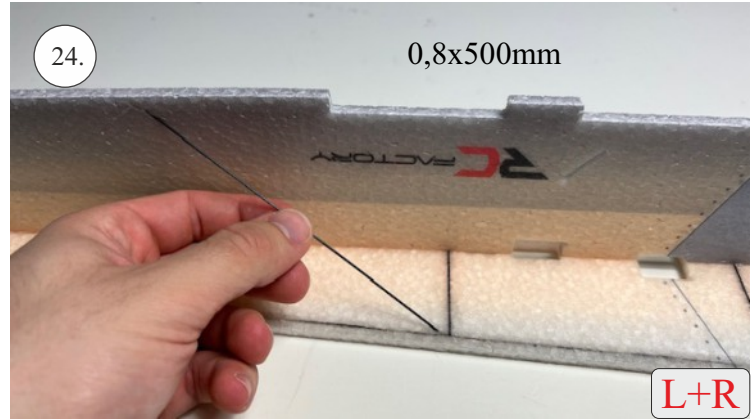

## List of accesories

	<b><u>Carbon</u></b>
2x	3x0,5x200mm
2x	3x0,5x750mm
1x	3x0,5x320mm
2x	1,2x200mm
4x	1x500mm
8x	0,8x500mm
1x	3/2x330mm
1x	1x330mm
2x	2.5x1.5x225mm
2x	1,5x275mm
	<b><u>Bag</u></b>
1x	1,5x40mm
1x	1,5x 30mm
8x	MPJ pin + coupling
4x	RC coupling
1x	40mm heatshrin
2x	bowden 1mm
2x	pneu
1+1	pilot + pipe
1x	tail gear
	<b><u>Plastic</u></b>
1x pair	aile horn
1x pair	aile coupling
2x	VOP set
1x	SOP horn
1x	SOP horn
2x	wheel disc
1x pair	nut
1x pair	landing gear
1x	Motor mount
1x	other
12pcs	6mm guides