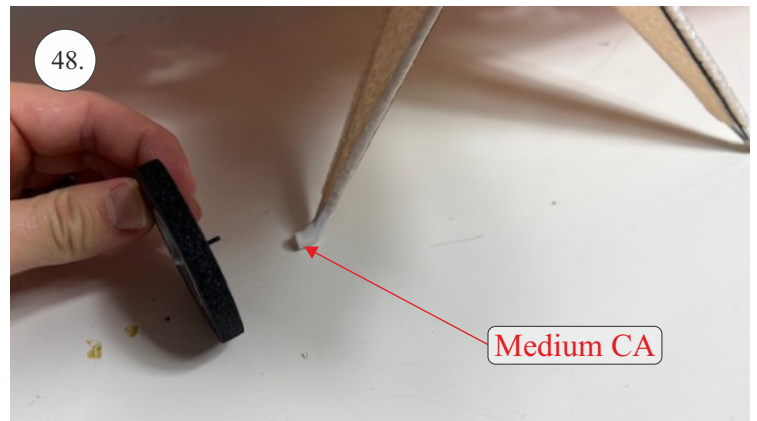

## List of accesories

	<b><u>Carbon</u></b>
2x	3x0,5x200mm
2x	3x0,5x750mm
1x	3x0,5x320mm
2x	1,2x200mm
4x	1x500mm
8x	0,8x500mm
1x	3/2x330mm
1x	1x330mm
2x	2.5x1.5x225mm
2x	1,5x275mm
	<b><u>Bag</u></b>
1x	1,5x40mm
1x	1,5x 30mm
8x	MPJ pin + coupling
4x	RC coupling
1x	40mm heatshrin
2x	bowden 1mm
2x	pneu
1+1	pilot + pipe
1x	tail gear
	<b><u>Plastic</u></b>
1x pair	aile horn
1x pair	aile coupling
2x	VOP set
1x	SOP horn
1x	SOP horn
2x	wheel disc
1x pair	nut
1x pair	landing gear
1x	Motor mount
1x	other
12pcs	6mm guides