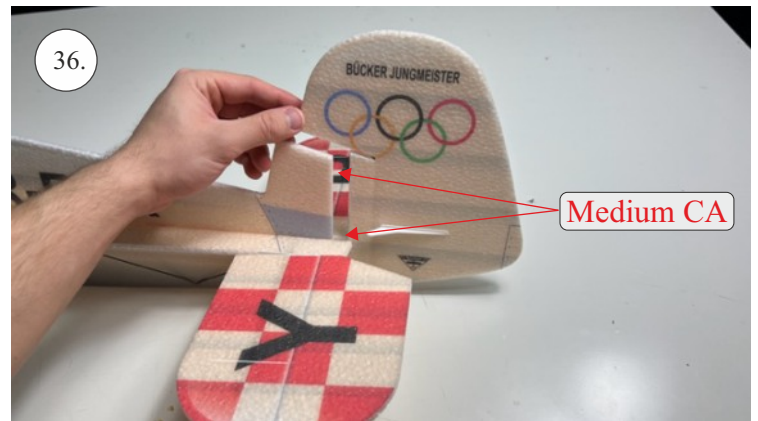

## List of accesories

	<b><u>Carbon</u></b>
2x	3x0,5x200mm
2x	3x0,5x750mm
1x	3x0,5x320mm
2x	1,2x200mm
4x	1x500mm
8x	0,8x500mm
1x	3/2x330mm
1x	1x330mm
2x	2.5x1.5x225mm
2x	1,5x275mm
	<b><u>Bag</u></b>
1x	1,5x40mm
1x	1,5x 30mm
8x	MPJ pin + coupling
4x	RC coupling
1x	40mm heatshrin
2x	bowden 1mm
2x	pneu
1+1	pilot + pipe
1x	tail gear
	<b><u>Plastic</u></b>
1x pair	aile horn
1x pair	aile coupling
2x	VOP set
1x	SOP horn
1x	SOP horn
2x	wheel disc
1x pair	nut
1x pair	landing gear
1x	Motor mount
1x	other
12pcs	6mm guides