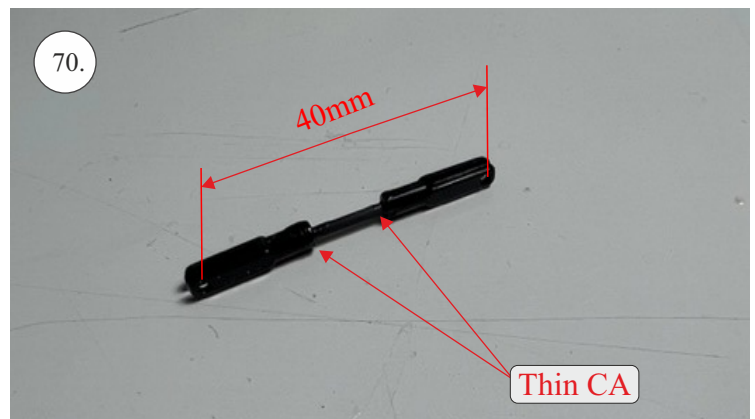

## List of accesories

	<b><u>Carbon</u></b>
2x	3x0,5x200mm
2x	3x0,5x750mm
1x	3x0,5x320mm
2x	1,2x200mm
4x	1x500mm
8x	0,8x500mm
1x	3/2x330mm
1x	1x330mm
2x	2.5x1.5x225mm
2x	1,5x275mm
	<b><u>Bag</u></b>
1x	1,5x40mm
1x	1,5x 30mm
8x	MPJ pin + coupling
4x	RC coupling
1x	40mm heatshrin
2x	bowden 1mm
2x	pneu
1+1	pilot + pipe
1x	tail gear
	<b><u>Plastic</u></b>
1x pair	aile horn
1x pair	aile coupling
2x	VOP set
1x	SOP horn
1x	SOP horn
2x	wheel disc
1x pair	nut
1x pair	landing gear
1x	Motor mount
1x	other
12pcs	6mm guides