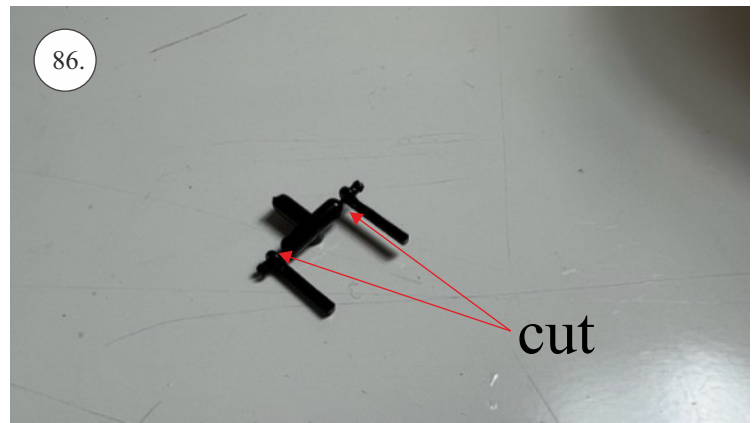

## List of accesories

	<b><u>Carbon</u></b>
2x	3x0,5x200mm
2x	3x0,5x750mm
1x	3x0,5x320mm
2x	1,2x200mm
4x	1x500mm
8x	0,8x500mm
1x	3/2x330mm
1x	1x330mm
2x	2.5x1.5x225mm
2x	1,5x275mm
	<b><u>Bag</u></b>
1x	1,5x40mm
1x	1,5x 30mm
8x	MPJ pin + coupling
4x	RC coupling
1x	40mm heatshrin
2x	bowden 1mm
2x	pneu
1+1	pilot + pipe
1x	tail gear
	<b><u>Plastic</u></b>
1x pair	aile horn
1x pair	aile coupling
2x	VOP set
1x	SOP horn
1x	SOP horn
2x	wheel disc
1x pair	nut
1x pair	landing gear
1x	Motor mount
1x	other
12pcs	6mm guides