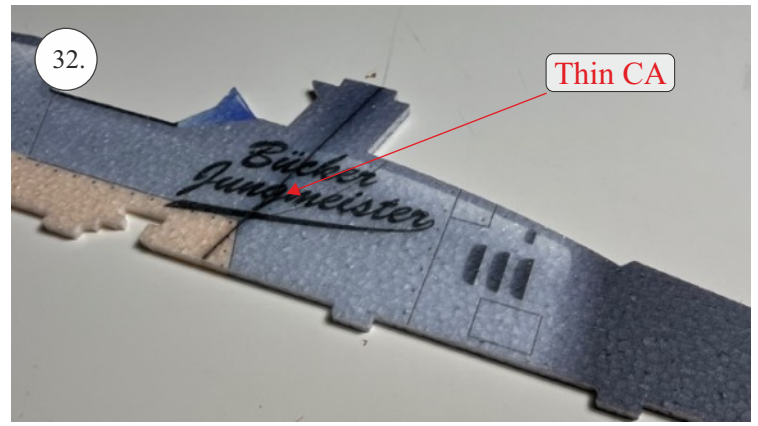

## List of accesories

	<b><u>Carbon</u></b>
2x	3x0,5x200mm
2x	3x0,5x750mm
1x	3x0,5x320mm
2x	1,2x200mm
4x	1x500mm
8x	0,8x500mm
1x	3/2x330mm
1x	1x330mm
2x	2.5x1.5x225mm
2x	1,5x275mm
	<b><u>Bag</u></b>
1x	1,5x40mm
1x	1,5x 30mm
8x	MPJ pin + coupling
4x	RC coupling
1x	40mm heatshrin
2x	bowden 1mm
2x	pneu
1+1	pilot + pipe
1x	tail gear
	<b><u>Plastic</u></b>
1x pair	aile horn
1x pair	aile coupling
2x	VOP set
1x	SOP horn
1x	SOP horn
2x	wheel disc
1x pair	nut
1x pair	landing gear
1x	Motor mount
1x	other
12pcs	6mm guides