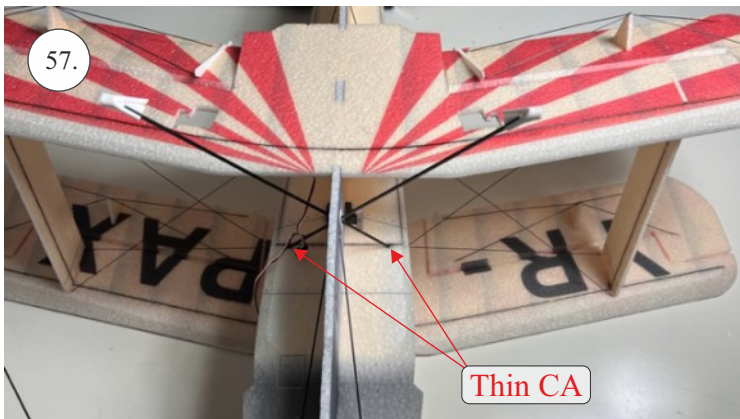

## List of accesories

	<b><u>Carbon</u></b>
2x	3x0,5x200mm
2x	3x0,5x750mm
1x	3x0,5x320mm
2x	1,2x200mm
4x	1x500mm
8x	0,8x500mm
1x	3/2x330mm
1x	1x330mm
2x	2.5x1.5x225mm
2x	1,5x275mm
	<b><u>Bag</u></b>
1x	1,5x40mm
1x	1,5x 30mm
8x	MPJ pin + coupling
4x	RC coupling
1x	40mm heatshrin
2x	bowden 1mm
2x	pneu
1+1	pilot + pipe
1x	tail gear
	<b><u>Plastic</u></b>
1x pair	aile horn
1x pair	aile coupling
2x	VOP set
1x	SOP horn
1x	SOP horn
2x	wheel disc
1x pair	nut
1x pair	landing gear
1x	Motor mount
1x	other
12pcs	6mm guides