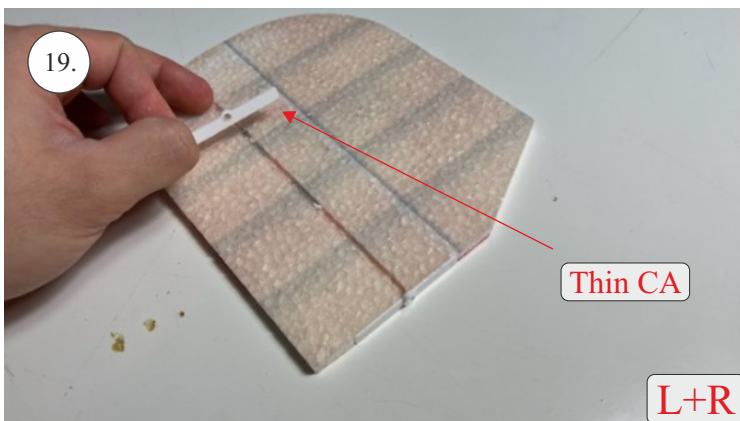

## List of accesories

	<b><u>Carbon</u></b>
2x	3x0,5x200mm
2x	3x0,5x750mm
1x	3x0,5x320mm
2x	1,2x200mm
4x	1x500mm
8x	0,8x500mm
1x	3/2x330mm
1x	1x330mm
2x	2.5x1.5x225mm
2x	1,5x275mm
	<b><u>Bag</u></b>
1x	1,5x40mm
1x	1,5x 30mm
8x	MPJ pin + coupling
4x	RC coupling
1x	40mm heatshrin
2x	bowden 1mm
2x	pneu
1+1	pilot + pipe
1x	tail gear
	<b><u>Plastic</u></b>
1x pair	aile horn
1x pair	aile coupling
2x	VOP set
1x	SOP horn
1x	SOP horn
2x	wheel disc
1x pair	nut
1x pair	landing gear
1x	Motor mount
1x	other
12pcs	6mm guides