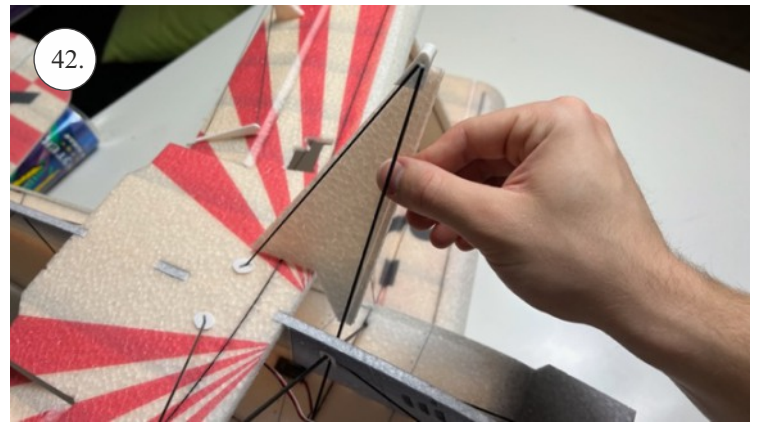

## List of accesories

	<b><u>Carbon</u></b>
2x	3x0,5x200mm
2x	3x0,5x750mm
1x	3x0,5x320mm
2x	1,2x200mm
4x	1x500mm
8x	0,8x500mm
1x	3/2x330mm
1x	1x330mm
2x	2.5x1.5x225mm
2x	1,5x275mm
	<b><u>Bag</u></b>
1x	1,5x40mm
1x	1,5x 30mm
8x	MPJ pin + coupling
4x	RC coupling
1x	40mm heatshrin
2x	bowden 1mm
2x	pneu
1+1	pilot + pipe
1x	tail gear
	<b><u>Plastic</u></b>
1x pair	aile horn
1x pair	aile coupling
2x	VOP set
1x	SOP horn
1x	SOP horn
2x	wheel disc
1x pair	nut
1x pair	landing gear
1x	Motor mount
1x	other
12pcs	6mm guides