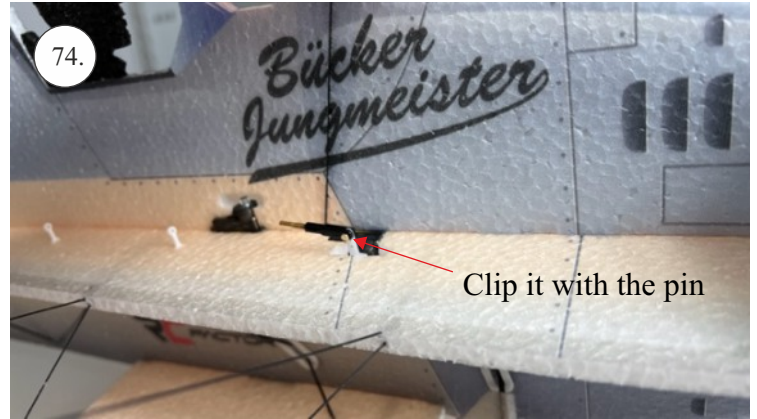

## List of accesories

	<b><u>Carbon</u></b>
2x	3x0,5x200mm
2x	3x0,5x750mm
1x	3x0,5x320mm
2x	1,2x200mm
4x	1x500mm
8x	0,8x500mm
1x	3/2x330mm
1x	1x330mm
2x	2.5x1.5x225mm
2x	1,5x275mm
	<b><u>Bag</u></b>
1x	1,5x40mm
1x	1,5x 30mm
8x	MPJ pin + coupling
4x	RC coupling
1x	40mm heatshrin
2x	bowden 1mm
2x	pneu
1+1	pilot + pipe
1x	tail gear
	<b><u>Plastic</u></b>
1x pair	aile horn
1x pair	aile coupling
2x	VOP set
1x	SOP horn
1x	SOP horn
2x	wheel disc
1x pair	nut
1x pair	landing gear
1x	Motor mount
1x	other
12pcs	6mm guides