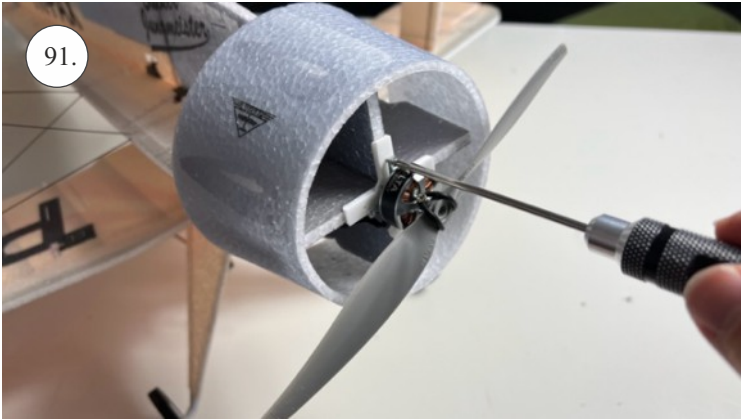

## List of accesories

	<b><u>Carbon</u></b>
2x	3x0,5x200mm
2x	3x0,5x750mm
1x	3x0,5x320mm
2x	1,2x200mm
4x	1x500mm
8x	0,8x500mm
1x	3/2x330mm
1x	1x330mm
2x	2.5x1.5x225mm
2x	1,5x275mm
	<b><u>Bag</u></b>
1x	1,5x40mm
1x	1,5x 30mm
8x	MPJ pin + coupling
4x	RC coupling
1x	40mm heatshrin
2x	bowden 1mm
2x	pneu
1+1	pilot + pipe
1x	tail gear
	<b><u>Plastic</u></b>
1x pair	aile horn
1x pair	aile coupling
2x	VOP set
1x	SOP horn
1x	SOP horn
2x	wheel disc
1x pair	nut
1x pair	landing gear
1x	Motor mount
1x	other
12pcs	6mm guides