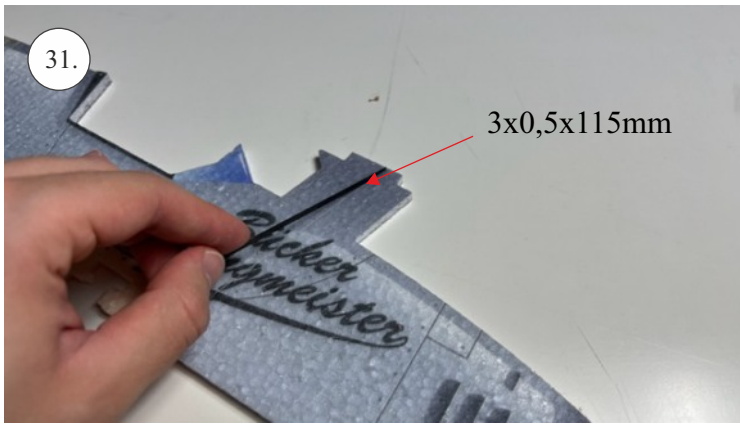

## List of accesories

	<b><u>Carbon</u></b>
2x	3x0,5x200mm
2x	3x0,5x750mm
1x	3x0,5x320mm
2x	1,2x200mm
4x	1x500mm
8x	0,8x500mm
1x	3/2x330mm
1x	1x330mm
2x	2.5x1.5x225mm
2x	1,5x275mm
	<b><u>Bag</u></b>
1x	1,5x40mm
1x	1,5x 30mm
8x	MPJ pin + coupling
4x	RC coupling
1x	40mm heatshrin
2x	bowden 1mm
2x	pneu
1+1	pilot + pipe
1x	tail gear
	<b><u>Plastic</u></b>
1x pair	aile horn
1x pair	aile coupling
2x	VOP set
1x	SOP horn
1x	SOP horn
2x	wheel disc
1x pair	nut
1x pair	landing gear
1x	Motor mount
1x	other
12pcs	6mm guides