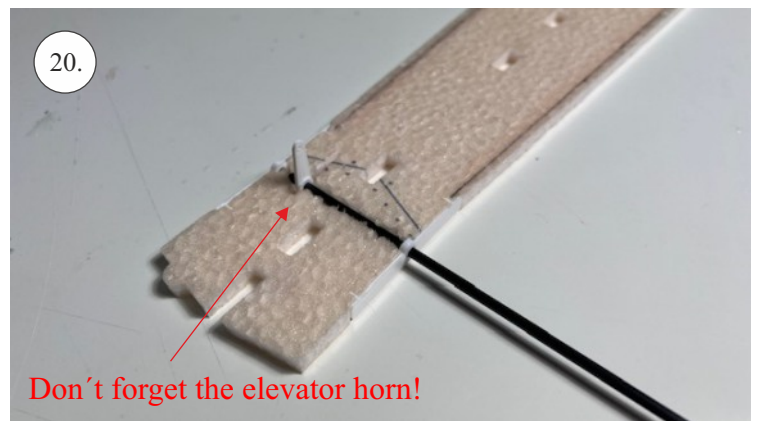

## List of accesories

	<b><u>Carbon</u></b>
2x	3x0,5x200mm
2x	3x0,5x750mm
1x	3x0,5x320mm
2x	1,2x200mm
4x	1x500mm
8x	0,8x500mm
1x	3/2x330mm
1x	1x330mm
2x	2.5x1.5x225mm
2x	1,5x275mm
	<b><u>Bag</u></b>
1x	1,5x40mm
1x	1,5x 30mm
8x	MPJ pin + coupling
4x	RC coupling
1x	40mm heatshrin
2x	bowden 1mm
2x	pneu
1+1	pilot + pipe
1x	tail gear
	<b><u>Plastic</u></b>
1x pair	aile horn
1x pair	aile coupling
2x	VOP set
1x	SOP horn
1x	SOP horn
2x	wheel disc
1x pair	nut
1x pair	landing gear
1x	Motor mount
1x	other
12pcs	6mm guides