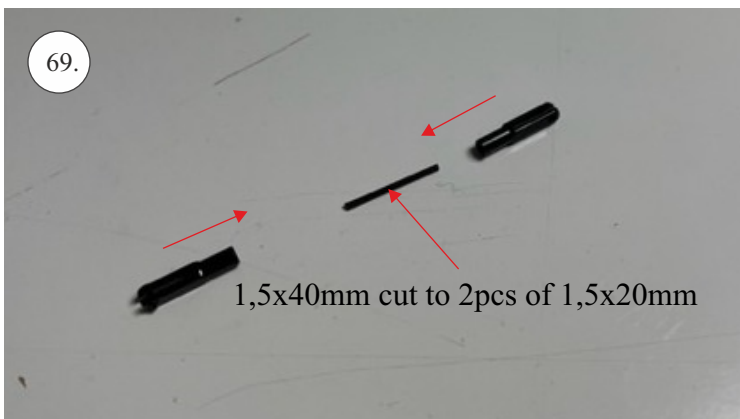

## List of accesories

	<b><u>Carbon</u></b>
2x	3x0,5x200mm
2x	3x0,5x750mm
1x	3x0,5x320mm
2x	1,2x200mm
4x	1x500mm
8x	0,8x500mm
1x	3/2x330mm
1x	1x330mm
2x	2.5x1.5x225mm
2x	1,5x275mm
	<b><u>Bag</u></b>
1x	1,5x40mm
1x	1,5x 30mm
8x	MPJ pin + coupling
4x	RC coupling
1x	40mm heatshrin
2x	bowden 1mm
2x	pneu
1+1	pilot + pipe
1x	tail gear
	<b><u>Plastic</u></b>
1x pair	aile horn
1x pair	aile coupling
2x	VOP set
1x	SOP horn
1x	SOP horn
2x	wheel disc
1x pair	nut
1x pair	landing gear
1x	Motor mount
1x	other
12pcs	6mm guides