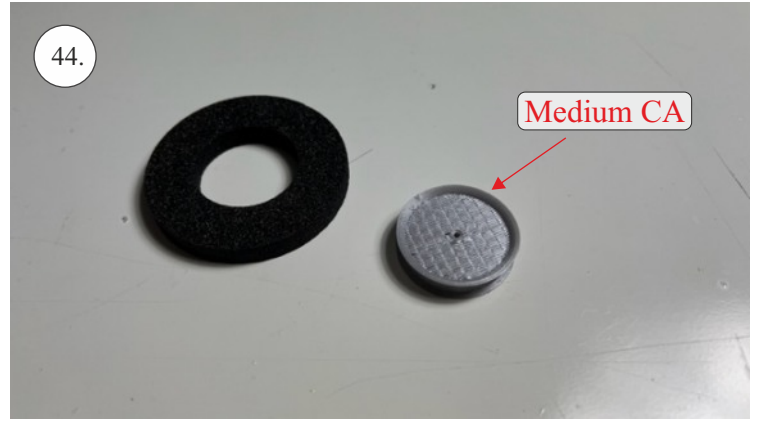

## List of accesories

	<b><u>Carbon</u></b>
2x	3x0,5x200mm
2x	3x0,5x750mm
1x	3x0,5x320mm
2x	1,2x200mm
4x	1x500mm
8x	0,8x500mm
1x	3/2x330mm
1x	1x330mm
2x	2.5x1.5x225mm
2x	1,5x275mm
	<b><u>Bag</u></b>
1x	1,5x40mm
1x	1,5x 30mm
8x	MPJ pin + coupling
4x	RC coupling
1x	40mm heatshrin
2x	bowden 1mm
2x	pneu
1+1	pilot + pipe
1x	tail gear
	<b><u>Plastic</u></b>
1x pair	aile horn
1x pair	aile coupling
2x	VOP set
1x	SOP horn
1x	SOP horn
2x	wheel disc
1x pair	nut
1x pair	landing gear
1x	Motor mount
1x	other
12pcs	6mm guides