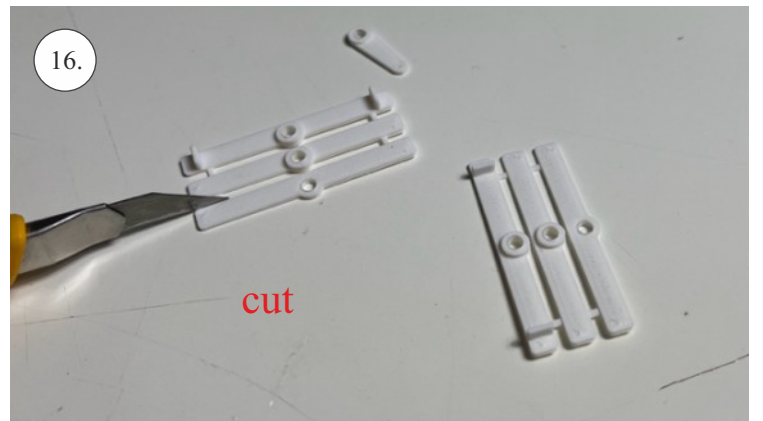

## List of accesories

	<b><u>Carbon</u></b>
2x	3x0,5x200mm
2x	3x0,5x750mm
1x	3x0,5x320mm
2x	1,2x200mm
4x	1x500mm
8x	0,8x500mm
1x	3/2x330mm
1x	1x330mm
2x	2.5x1.5x225mm
2x	1,5x275mm
	<b><u>Bag</u></b>
1x	1,5x40mm
1x	1,5x 30mm
8x	MPJ pin + coupling
4x	RC coupling
1x	40mm heatshrin
2x	bowden 1mm
2x	pneu
1+1	pilot + pipe
1x	tail gear
	<b><u>Plastic</u></b>
1x pair	aile horn
1x pair	aile coupling
2x	VOP set
1x	SOP horn
1x	SOP horn
2x	wheel disc
1x pair	nut
1x pair	landing gear
1x	Motor mount
1x	other
12pcs	6mm guides