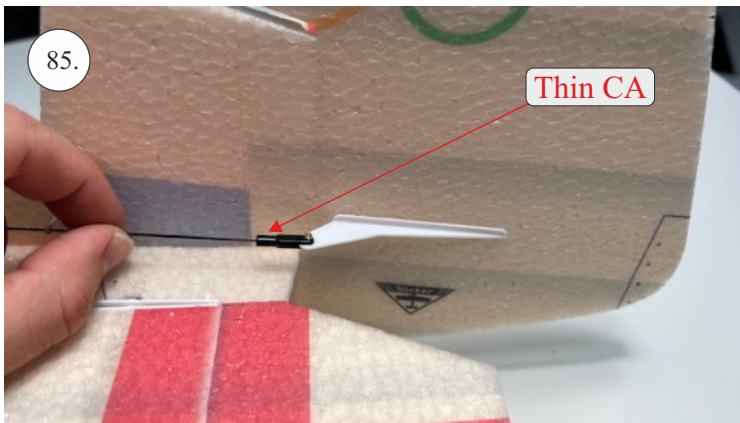

## List of accesories

	<b><u>Carbon</u></b>
2x	3x0,5x200mm
2x	3x0,5x750mm
1x	3x0,5x320mm
2x	1,2x200mm
4x	1x500mm
8x	0,8x500mm
1x	3/2x330mm
1x	1x330mm
2x	2.5x1.5x225mm
2x	1,5x275mm
	<b><u>Bag</u></b>
1x	1,5x40mm
1x	1,5x 30mm
8x	MPJ pin + coupling
4x	RC coupling
1x	40mm heatshrin
2x	bowden 1mm
2x	pneu
1+1	pilot + pipe
1x	tail gear
	<b><u>Plastic</u></b>
1x pair	aile horn
1x pair	aile coupling
2x	VOP set
1x	SOP horn
1x	SOP horn
2x	wheel disc
1x pair	nut
1x pair	landing gear
1x	Motor mount
1x	other
12pcs	6mm guides