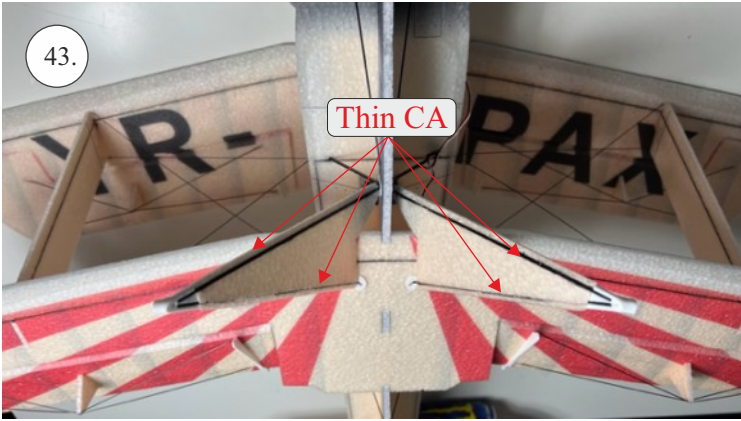

## List of accesories

	<b><u>Carbon</u></b>
2x	3x0,5x200mm
2x	3x0,5x750mm
1x	3x0,5x320mm
2x	1,2x200mm
4x	1x500mm
8x	0,8x500mm
1x	3/2x330mm
1x	1x330mm
2x	2.5x1.5x225mm
2x	1,5x275mm
	<b><u>Bag</u></b>
1x	1,5x40mm
1x	1,5x 30mm
8x	MPJ pin + coupling
4x	RC coupling
1x	40mm heatshrin
2x	bowden 1mm
2x	pneu
1+1	pilot + pipe
1x	tail gear
	<b><u>Plastic</u></b>
1x pair	aile horn
1x pair	aile coupling
2x	VOP set
1x	SOP horn
1x	SOP horn
2x	wheel disc
1x pair	nut
1x pair	landing gear
1x	Motor mount
1x	other
12pcs	6mm guides