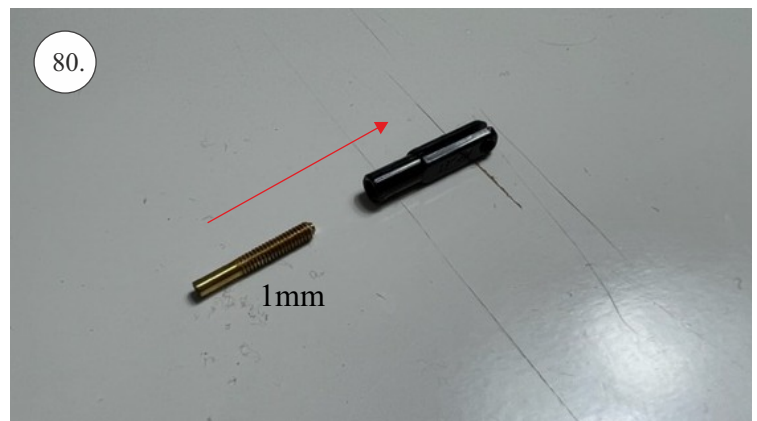

## List of accesories

	<b><u>Carbon</u></b>
2x	3x0,5x200mm
2x	3x0,5x750mm
1x	3x0,5x320mm
2x	1,2x200mm
4x	1x500mm
8x	0,8x500mm
1x	3/2x330mm
1x	1x330mm
2x	2.5x1.5x225mm
2x	1,5x275mm
	<b><u>Bag</u></b>
1x	1,5x40mm
1x	1,5x 30mm
8x	MPJ pin + coupling
4x	RC coupling
1x	40mm heatshrin
2x	bowden 1mm
2x	pneu
1+1	pilot + pipe
1x	tail gear
	<b><u>Plastic</u></b>
1x pair	aile horn
1x pair	aile coupling
2x	VOP set
1x	SOP horn
1x	SOP horn
2x	wheel disc
1x pair	nut
1x pair	landing gear
1x	Motor mount
1x	other
12pcs	6mm guides