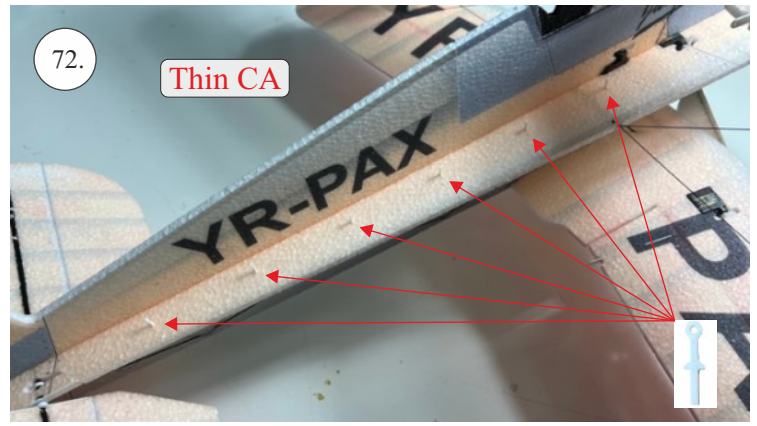

## List of accesories

	<b><u>Carbon</u></b>
2x	3x0,5x200mm
2x	3x0,5x750mm
1x	3x0,5x320mm
2x	1,2x200mm
4x	1x500mm
8x	0,8x500mm
1x	3/2x330mm
1x	1x330mm
2x	2.5x1.5x225mm
2x	1,5x275mm
	<b><u>Bag</u></b>
1x	1,5x40mm
1x	1,5x 30mm
8x	MPJ pin + coupling
4x	RC coupling
1x	40mm heatshrin
2x	bowden 1mm
2x	pneu
1+1	pilot + pipe
1x	tail gear
	<b><u>Plastic</u></b>
1x pair	aile horn
1x pair	aile coupling
2x	VOP set
1x	SOP horn
1x	SOP horn
2x	wheel disc
1x pair	nut
1x pair	landing gear
1x	Motor mount
1x	other
12pcs	6mm guides