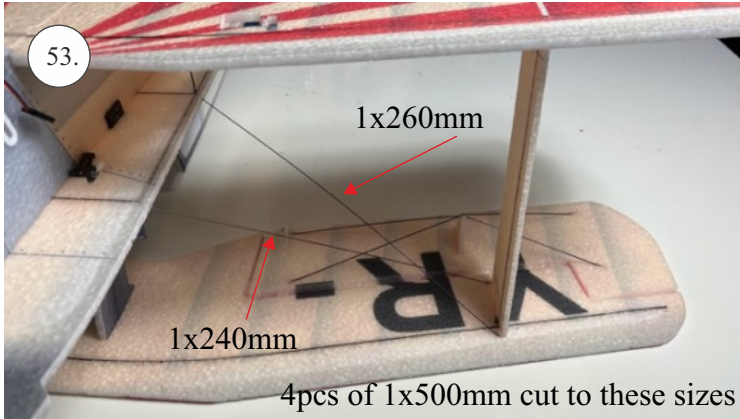

## List of accesories

	<b><u>Carbon</u></b>
2x	3x0,5x200mm
2x	3x0,5x750mm
1x	3x0,5x320mm
2x	1,2x200mm
4x	1x500mm
8x	0,8x500mm
1x	3/2x330mm
1x	1x330mm
2x	2.5x1.5x225mm
2x	1,5x275mm
	<b><u>Bag</u></b>
1x	1,5x40mm
1x	1,5x 30mm
8x	MPJ pin + coupling
4x	RC coupling
1x	40mm heatshrin
2x	bowden 1mm
2x	pneu
1+1	pilot + pipe
1x	tail gear
	<b><u>Plastic</u></b>
1x pair	aile horn
1x pair	aile coupling
2x	VOP set
1x	SOP horn
1x	SOP horn
2x	wheel disc
1x pair	nut
1x pair	landing gear
1x	Motor mount
1x	other
12pcs	6mm guides