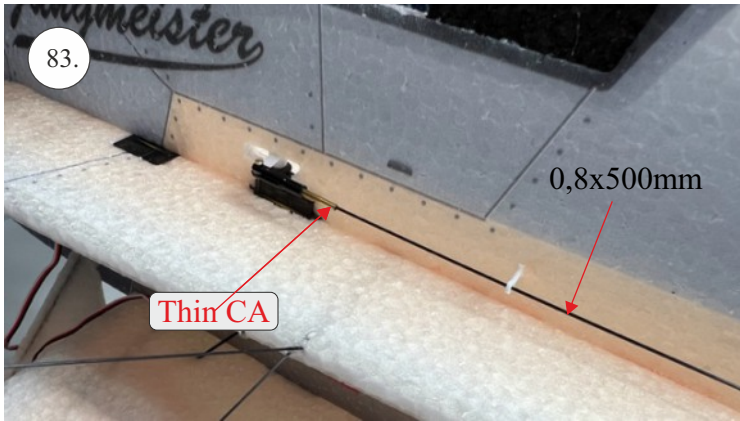

## List of accesories

	<b><u>Carbon</u></b>
2x	3x0,5x200mm
2x	3x0,5x750mm
1x	3x0,5x320mm
2x	1,2x200mm
4x	1x500mm
8x	0,8x500mm
1x	3/2x330mm
1x	1x330mm
2x	2.5x1.5x225mm
2x	1,5x275mm
	<b><u>Bag</u></b>
1x	1,5x40mm
1x	1,5x 30mm
8x	MPJ pin + coupling
4x	RC coupling
1x	40mm heatshrin
2x	bowden 1mm
2x	pneu
1+1	pilot + pipe
1x	tail gear
	<b><u>Plastic</u></b>
1x pair	aile horn
1x pair	aile coupling
2x	VOP set
1x	SOP horn
1x	SOP horn
2x	wheel disc
1x pair	nut
1x pair	landing gear
1x	Motor mount
1x	other
12pcs	6mm guides