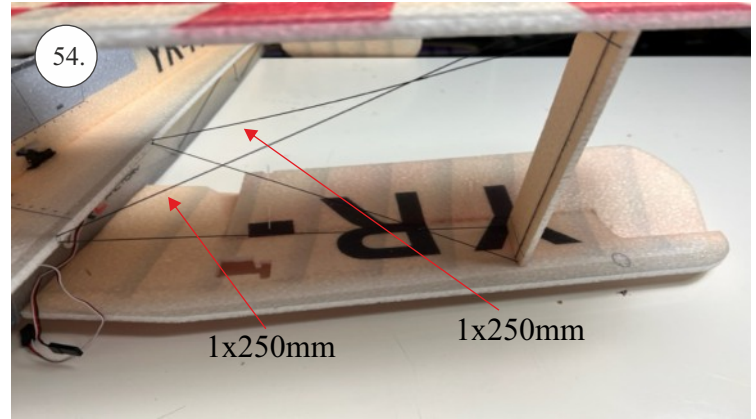

## List of accesories

	<b><u>Carbon</u></b>
2x	3x0,5x200mm
2x	3x0,5x750mm
1x	3x0,5x320mm
2x	1,2x200mm
4x	1x500mm
8x	0,8x500mm
1x	3/2x330mm
1x	1x330mm
2x	2.5x1.5x225mm
2x	1,5x275mm
	<b><u>Bag</u></b>
1x	1,5x40mm
1x	1,5x 30mm
8x	MPJ pin + coupling
4x	RC coupling
1x	40mm heatshrin
2x	bowden 1mm
2x	pneu
1+1	pilot + pipe
1x	tail gear
	<b><u>Plastic</u></b>
1x pair	aile horn
1x pair	aile coupling
2x	VOP set
1x	SOP horn
1x	SOP horn
2x	wheel disc
1x pair	nut
1x pair	landing gear
1x	Motor mount
1x	other
12pcs	6mm guides