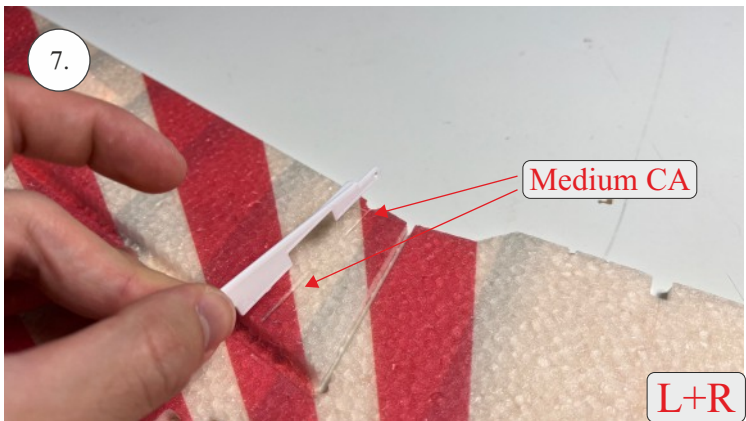

## List of accesories

	<b><u>Carbon</u></b>
2x	3x0,5x200mm
2x	3x0,5x750mm
1x	3x0,5x320mm
2x	1,2x200mm
4x	1x500mm
8x	0,8x500mm
1x	3/2x330mm
1x	1x330mm
2x	2.5x1.5x225mm
2x	1,5x275mm
	<b><u>Bag</u></b>
1x	1,5x40mm
1x	1,5x 30mm
8x	MPJ pin + coupling
4x	RC coupling
1x	40mm heatshrin
2x	bowden 1mm
2x	pneu
1+1	pilot + pipe
1x	tail gear
	<b><u>Plastic</u></b>
1x pair	aile horn
1x pair	aile coupling
2x	VOP set
1x	SOP horn
1x	SOP horn
2x	wheel disc
1x pair	nut
1x pair	landing gear
1x	Motor mount
1x	other
12pcs	6mm guides