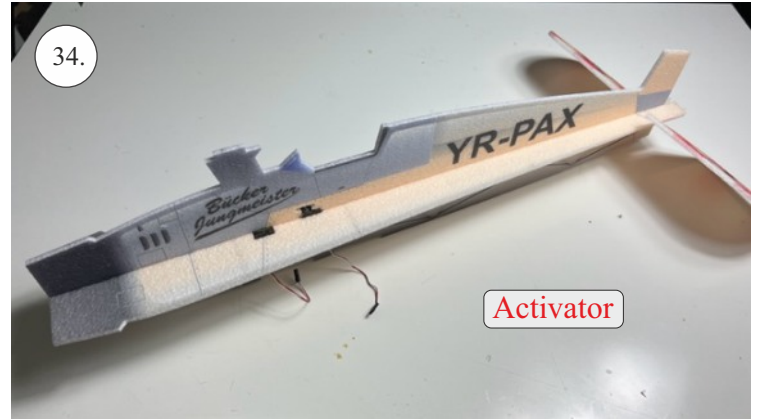

## List of accesories

	<b><u>Carbon</u></b>
2x	3x0,5x200mm
2x	3x0,5x750mm
1x	3x0,5x320mm
2x	1,2x200mm
4x	1x500mm
8x	0,8x500mm
1x	3/2x330mm
1x	1x330mm
2x	2.5x1.5x225mm
2x	1,5x275mm
	<b><u>Bag</u></b>
1x	1,5x40mm
1x	1,5x 30mm
8x	MPJ pin + coupling
4x	RC coupling
1x	40mm heatshrin
2x	bowden 1mm
2x	pneu
1+1	pilot + pipe
1x	tail gear
	<b><u>Plastic</u></b>
1x pair	aile horn
1x pair	aile coupling
2x	VOP set
1x	SOP horn
1x	SOP horn
2x	wheel disc
1x pair	nut
1x pair	landing gear
1x	Motor mount
1x	other
12pcs	6mm guides