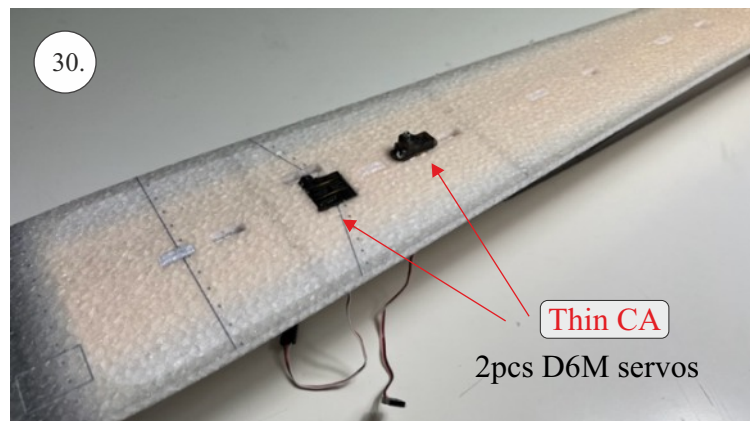

## List of accesories

	<b><u>Carbon</u></b>
2x	3x0,5x200mm
2x	3x0,5x750mm
1x	3x0,5x320mm
2x	1,2x200mm
4x	1x500mm
8x	0,8x500mm
1x	3/2x330mm
1x	1x330mm
2x	2.5x1.5x225mm
2x	1,5x275mm
	<b><u>Bag</u></b>
1x	1,5x40mm
1x	1,5x 30mm
8x	MPJ pin + coupling
4x	RC coupling
1x	40mm heatshrin
2x	bowden 1mm
2x	pneu
1+1	pilot + pipe
1x	tail gear
	<b><u>Plastic</u></b>
1x pair	aile horn
1x pair	aile coupling
2x	VOP set
1x	SOP horn
1x	SOP horn
2x	wheel disc
1x pair	nut
1x pair	landing gear
1x	Motor mount
1x	other
12pcs	6mm guides