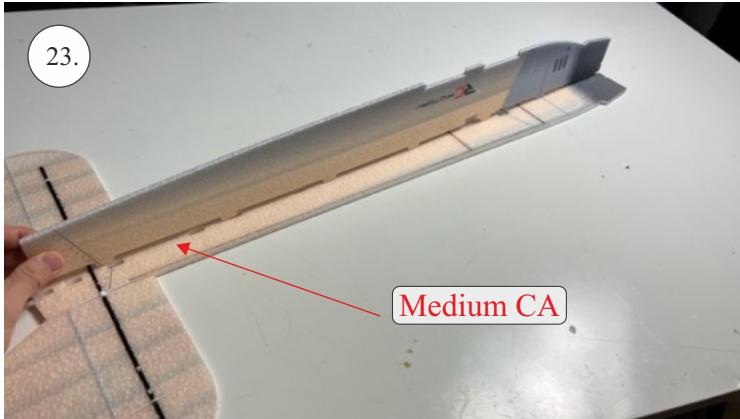

## List of accesories

	<b><u>Carbon</u></b>
2x	3x0,5x200mm
2x	3x0,5x750mm
1x	3x0,5x320mm
2x	1,2x200mm
4x	1x500mm
8x	0,8x500mm
1x	3/2x330mm
1x	1x330mm
2x	2.5x1.5x225mm
2x	1,5x275mm
	<b><u>Bag</u></b>
1x	1,5x40mm
1x	1,5x 30mm
8x	MPJ pin + coupling
4x	RC coupling
1x	40mm heatshrin
2x	bowden 1mm
2x	pneu
1+1	pilot + pipe
1x	tail gear
	<b><u>Plastic</u></b>
1x pair	aile horn
1x pair	aile coupling
2x	VOP set
1x	SOP horn
1x	SOP horn
2x	wheel disc
1x pair	nut
1x pair	landing gear
1x	Motor mount
1x	other
12pcs	6mm guides