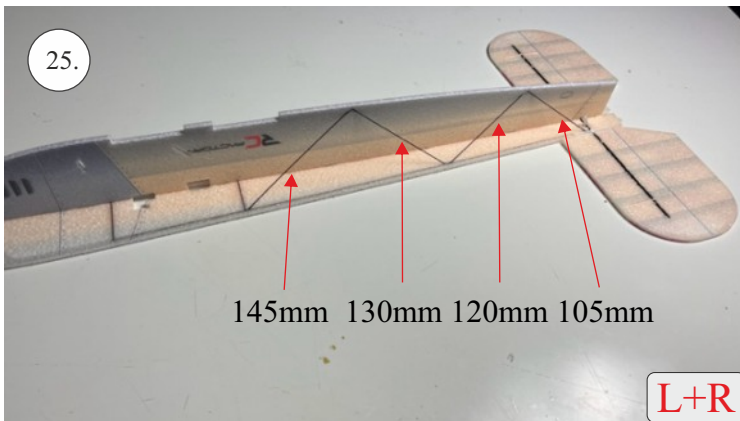

## List of accesories

	<b><u>Carbon</u></b>
2x	3x0,5x200mm
2x	3x0,5x750mm
1x	3x0,5x320mm
2x	1,2x200mm
4x	1x500mm
8x	0,8x500mm
1x	3/2x330mm
1x	1x330mm
2x	2.5x1.5x225mm
2x	1,5x275mm
	<b><u>Bag</u></b>
1x	1,5x40mm
1x	1,5x 30mm
8x	MPJ pin + coupling
4x	RC coupling
1x	40mm heatshrin
2x	bowden 1mm
2x	pneu
1+1	pilot + pipe
1x	tail gear
	<b><u>Plastic</u></b>
1x pair	aile horn
1x pair	aile coupling
2x	VOP set
1x	SOP horn
1x	SOP horn
2x	wheel disc
1x pair	nut
1x pair	landing gear
1x	Motor mount
1x	other
12pcs	6mm guides