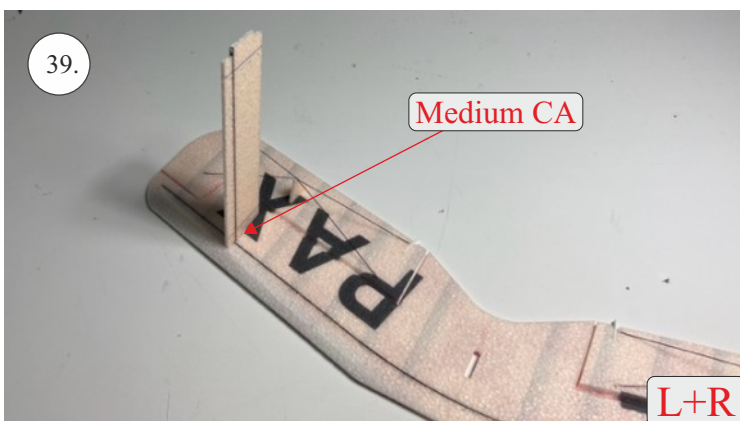

## List of accesories

	<b><u>Carbon</u></b>
2x	3x0,5x200mm
2x	3x0,5x750mm
1x	3x0,5x320mm
2x	1,2x200mm
4x	1x500mm
8x	0,8x500mm
1x	3/2x330mm
1x	1x330mm
2x	2.5x1.5x225mm
2x	1,5x275mm
	<b><u>Bag</u></b>
1x	1,5x40mm
1x	1,5x 30mm
8x	MPJ pin + coupling
4x	RC coupling
1x	40mm heatshrin
2x	bowden 1mm
2x	pneu
1+1	pilot + pipe
1x	tail gear
	<b><u>Plastic</u></b>
1x pair	aile horn
1x pair	aile coupling
2x	VOP set
1x	SOP horn
1x	SOP horn
2x	wheel disc
1x pair	nut
1x pair	landing gear
1x	Motor mount
1x	other
12pcs	6mm guides