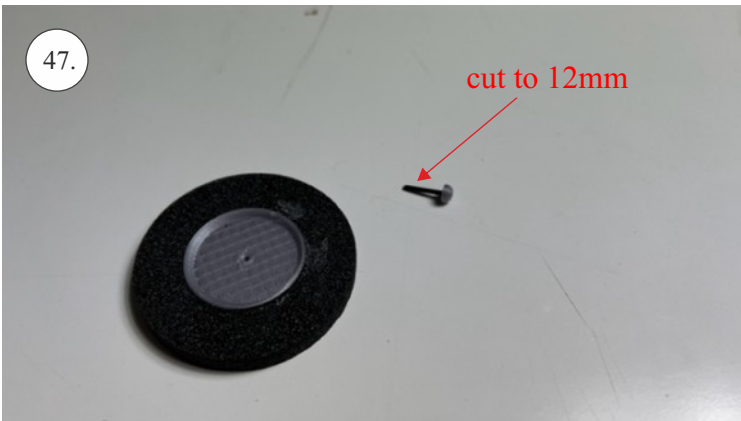

## List of accesories

	<b><u>Carbon</u></b>
2x	3x0,5x200mm
2x	3x0,5x750mm
1x	3x0,5x320mm
2x	1,2x200mm
4x	1x500mm
8x	0,8x500mm
1x	3/2x330mm
1x	1x330mm
2x	2.5x1.5x225mm
2x	1,5x275mm
	<b><u>Bag</u></b>
1x	1,5x40mm
1x	1,5x 30mm
8x	MPJ pin + coupling
4x	RC coupling
1x	40mm heatshrin
2x	bowden 1mm
2x	pneu
1+1	pilot + pipe
1x	tail gear
	<b><u>Plastic</u></b>
1x pair	aile horn
1x pair	aile coupling
2x	VOP set
1x	SOP horn
1x	SOP horn
2x	wheel disc
1x pair	nut
1x pair	landing gear
1x	Motor mount
1x	other
12pcs	6mm guides