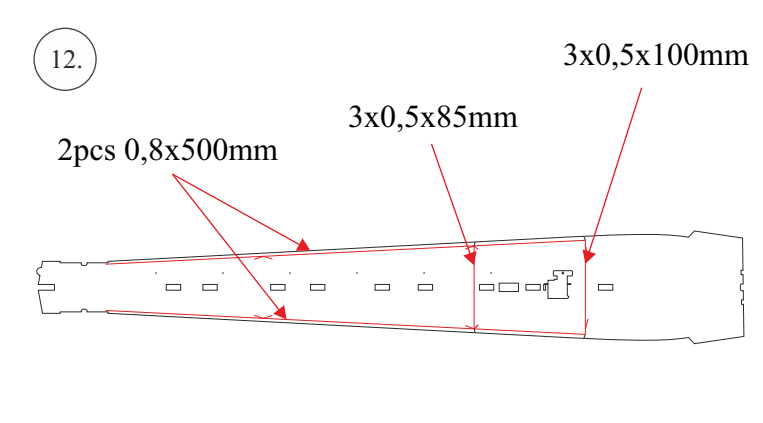

## List of accesories

	<b><u>Carbon</u></b>
2x	3x0,5x200mm
2x	3x0,5x750mm
1x	3x0,5x320mm
2x	1,2x200mm
4x	1x500mm
8x	0,8x500mm
1x	3/2x330mm
1x	1x330mm
2x	2.5x1.5x225mm
2x	1,5x275mm
	<b><u>Bag</u></b>
1x	1,5x40mm
1x	1,5x 30mm
8x	MPJ pin + coupling
4x	RC coupling
1x	40mm heatshrin
2x	bowden 1mm
2x	pneu
1+1	pilot + pipe
1x	tail gear
	<b><u>Plastic</u></b>
1x pair	aile horn
1x pair	aile coupling
2x	VOP set
1x	SOP horn
1x	SOP horn
2x	wheel disc
1x pair	nut
1x pair	landing gear
1x	Motor mount
1x	other
12pcs	6mm guides