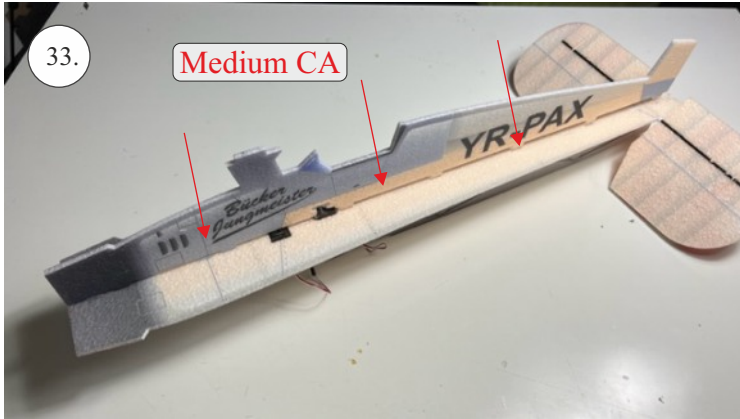

## List of accesories

	<b><u>Carbon</u></b>
2x	3x0,5x200mm
2x	3x0,5x750mm
1x	3x0,5x320mm
2x	1,2x200mm
4x	1x500mm
8x	0,8x500mm
1x	3/2x330mm
1x	1x330mm
2x	2.5x1.5x225mm
2x	1,5x275mm
	<b><u>Bag</u></b>
1x	1,5x40mm
1x	1,5x 30mm
8x	MPJ pin + coupling
4x	RC coupling
1x	40mm heatshrin
2x	bowden 1mm
2x	pneu
1+1	pilot + pipe
1x	tail gear
	<b><u>Plastic</u></b>
1x pair	aile horn
1x pair	aile coupling
2x	VOP set
1x	SOP horn
1x	SOP horn
2x	wheel disc
1x pair	nut
1x pair	landing gear
1x	Motor mount
1x	other
12pcs	6mm guides