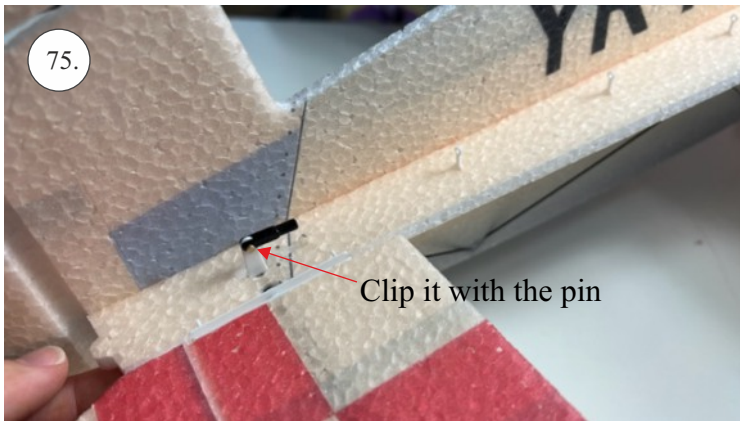

## List of accesories

	<b><u>Carbon</u></b>
2x	3x0,5x200mm
2x	3x0,5x750mm
1x	3x0,5x320mm
2x	1,2x200mm
4x	1x500mm
8x	0,8x500mm
1x	3/2x330mm
1x	1x330mm
2x	2.5x1.5x225mm
2x	1,5x275mm
	<b><u>Bag</u></b>
1x	1,5x40mm
1x	1,5x 30mm
8x	MPJ pin + coupling
4x	RC coupling
1x	40mm heatshrin
2x	bowden 1mm
2x	pneu
1+1	pilot + pipe
1x	tail gear
	<b><u>Plastic</u></b>
1x pair	aile horn
1x pair	aile coupling
2x	VOP set
1x	SOP horn
1x	SOP horn
2x	wheel disc
1x pair	nut
1x pair	landing gear
1x	Motor mount
1x	other
12pcs	6mm guides