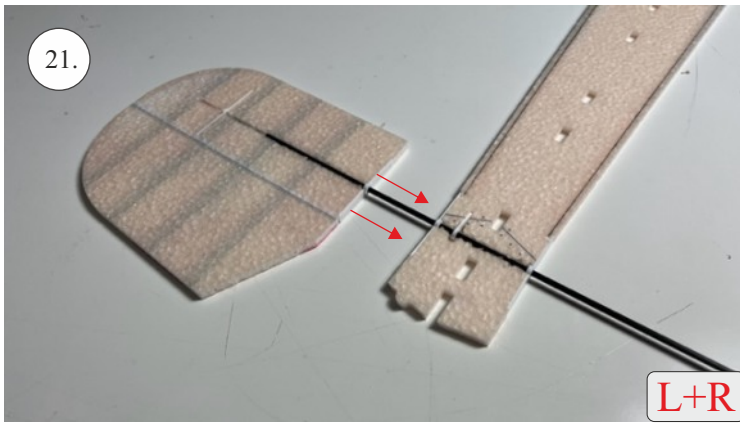

## List of accesories

	<b><u>Carbon</u></b>
2x	3x0,5x200mm
2x	3x0,5x750mm
1x	3x0,5x320mm
2x	1,2x200mm
4x	1x500mm
8x	0,8x500mm
1x	3/2x330mm
1x	1x330mm
2x	2.5x1.5x225mm
2x	1,5x275mm
	<b><u>Bag</u></b>
1x	1,5x40mm
1x	1,5x 30mm
8x	MPJ pin + coupling
4x	RC coupling
1x	40mm heatshrin
2x	bowden 1mm
2x	pneu
1+1	pilot + pipe
1x	tail gear
	<b><u>Plastic</u></b>
1x pair	aile horn
1x pair	aile coupling
2x	VOP set
1x	SOP horn
1x	SOP horn
2x	wheel disc
1x pair	nut
1x pair	landing gear
1x	Motor mount
1x	other
12pcs	6mm guides