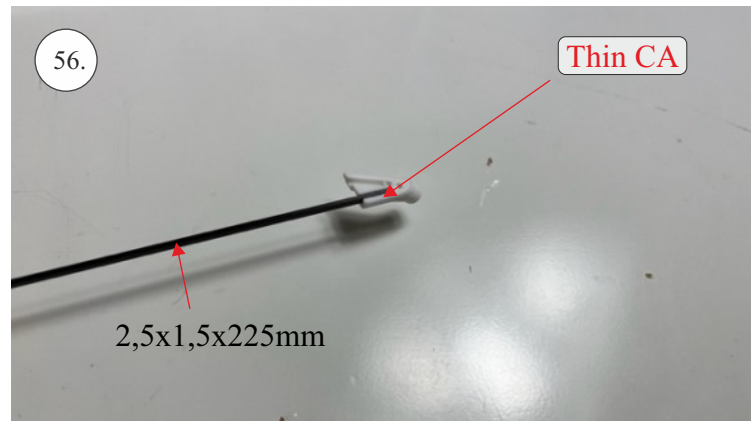

## List of accesories

	<b><u>Carbon</u></b>
2x	3x0,5x200mm
2x	3x0,5x750mm
1x	3x0,5x320mm
2x	1,2x200mm
4x	1x500mm
8x	0,8x500mm
1x	3/2x330mm
1x	1x330mm
2x	2.5x1.5x225mm
2x	1,5x275mm
	<b><u>Bag</u></b>
1x	1,5x40mm
1x	1,5x 30mm
8x	MPJ pin + coupling
4x	RC coupling
1x	40mm heatshrin
2x	bowden 1mm
2x	pneu
1+1	pilot + pipe
1x	tail gear
	<b><u>Plastic</u></b>
1x pair	aile horn
1x pair	aile coupling
2x	VOP set
1x	SOP horn
1x	SOP horn
2x	wheel disc
1x pair	nut
1x pair	landing gear
1x	Motor mount
1x	other
12pcs	6mm guides