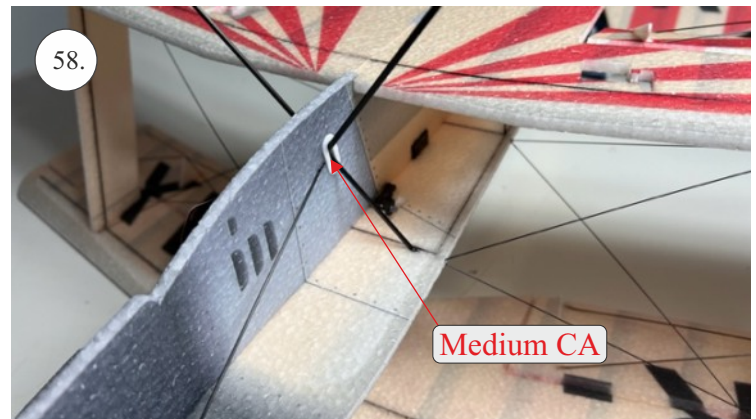

## List of accesories

	<b><u>Carbon</u></b>
2x	3x0,5x200mm
2x	3x0,5x750mm
1x	3x0,5x320mm
2x	1,2x200mm
4x	1x500mm
8x	0,8x500mm
1x	3/2x330mm
1x	1x330mm
2x	2.5x1.5x225mm
2x	1,5x275mm
	<b><u>Bag</u></b>
1x	1,5x40mm
1x	1,5x 30mm
8x	MPJ pin + coupling
4x	RC coupling
1x	40mm heatshrin
2x	bowden 1mm
2x	pneu
1+1	pilot + pipe
1x	tail gear
	<b><u>Plastic</u></b>
1x pair	aile horn
1x pair	aile coupling
2x	VOP set
1x	SOP horn
1x	SOP horn
2x	wheel disc
1x pair	nut
1x pair	landing gear
1x	Motor mount
1x	other
12pcs	6mm guides