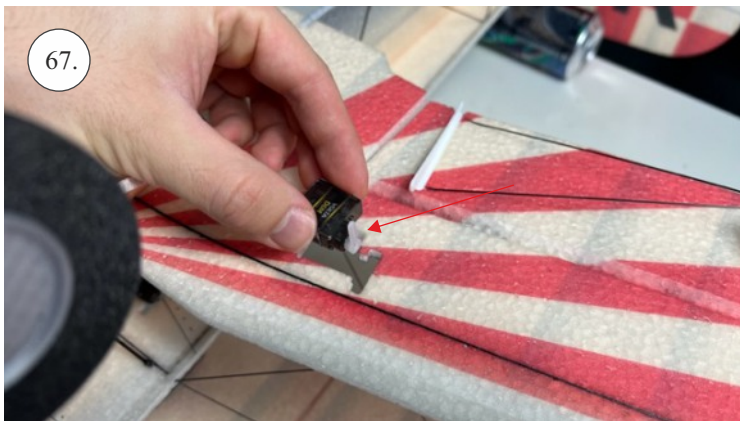

## List of accesories

	<b><u>Carbon</u></b>
2x	3x0,5x200mm
2x	3x0,5x750mm
1x	3x0,5x320mm
2x	1,2x200mm
4x	1x500mm
8x	0,8x500mm
1x	3/2x330mm
1x	1x330mm
2x	2.5x1.5x225mm
2x	1,5x275mm
	<b><u>Bag</u></b>
1x	1,5x40mm
1x	1,5x 30mm
8x	MPJ pin + coupling
4x	RC coupling
1x	40mm heatshrin
2x	bowden 1mm
2x	pneu
1+1	pilot + pipe
1x	tail gear
	<b><u>Plastic</u></b>
1x pair	aile horn
1x pair	aile coupling
2x	VOP set
1x	SOP horn
1x	SOP horn
2x	wheel disc
1x pair	nut
1x pair	landing gear
1x	Motor mount
1x	other
12pcs	6mm guides