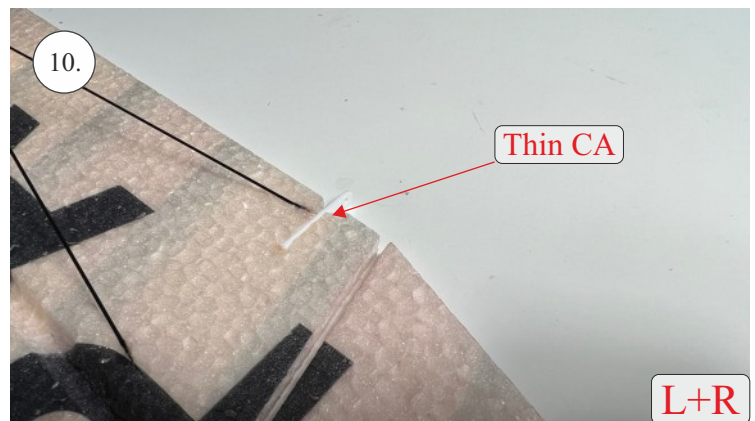

## List of accesories

	<b><u>Carbon</u></b>
2x	3x0,5x200mm
2x	3x0,5x750mm
1x	3x0,5x320mm
2x	1,2x200mm
4x	1x500mm
8x	0,8x500mm
1x	3/2x330mm
1x	1x330mm
2x	2.5x1.5x225mm
2x	1,5x275mm
	<b><u>Bag</u></b>
1x	1,5x40mm
1x	1,5x 30mm
8x	MPJ pin + coupling
4x	RC coupling
1x	40mm heatshrin
2x	bowden 1mm
2x	pneu
1+1	pilot + pipe
1x	tail gear
	<b><u>Plastic</u></b>
1x pair	aile horn
1x pair	aile coupling
2x	VOP set
1x	SOP horn
1x	SOP horn
2x	wheel disc
1x pair	nut
1x pair	landing gear
1x	Motor mount
1x	other
12pcs	6mm guides