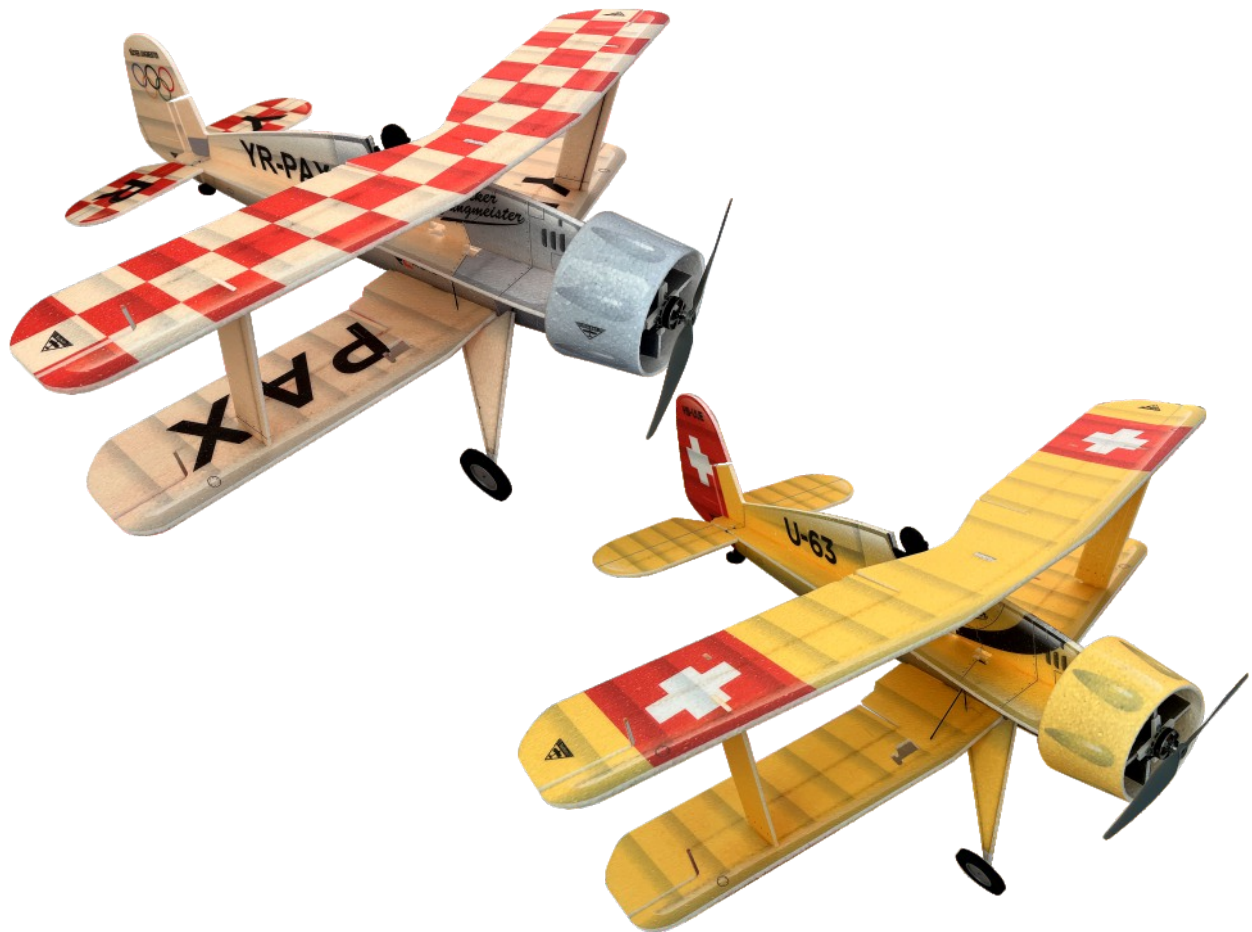

# *Bücker Jungmann*

## List of accesories

	<b><u>Carbon</u></b>
2x	3x0,5x200mm
2x	3x0,5x750mm
1x	3x0,5x320mm
2x	1,2x200mm
4x	1x500mm
8x	0,8x500mm
1x	3/2x330mm
1x	1x330mm
2x	2.5x1.5x225mm
2x	1,5x275mm
	<b><u>Bag</u></b>
1x	1,5x40mm
1x	1,5x 30mm
8x	MPJ pin + coupling
4x	RC coupling
1x	40mm heatshrin
2x	bowden 1mm
2x	pneu
1+1	pilot + pipe
1x	tail gear
	<b><u>Plastic</u></b>
1x pair	aile horn
1x pair	aile coupling
2x	VOP set
1x	SOP horn
1x	SOP horn
2x	wheel disc
1x pair	nut
1x pair	landing gear
1x	Motor mount
1x	other
12pcs	6mm guides