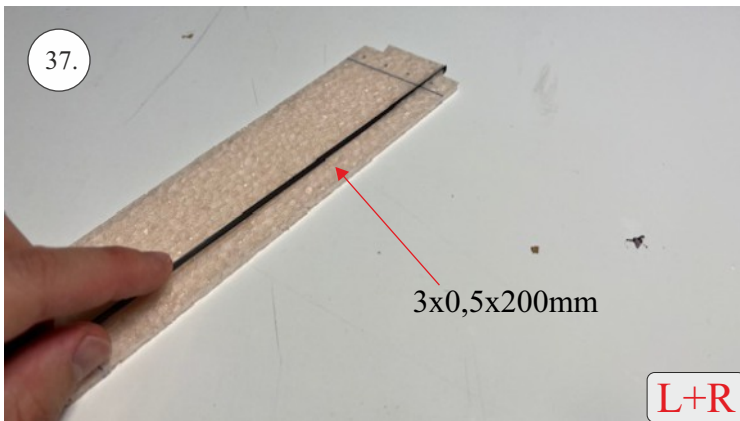

## List of accesories

	<b><u>Carbon</u></b>
2x	3x0,5x200mm
2x	3x0,5x750mm
1x	3x0,5x320mm
2x	1,2x200mm
4x	1x500mm
8x	0,8x500mm
1x	3/2x330mm
1x	1x330mm
2x	2.5x1.5x225mm
2x	1,5x275mm
	<b><u>Bag</u></b>
1x	1,5x40mm
1x	1,5x 30mm
8x	MPJ pin + coupling
4x	RC coupling
1x	40mm heatshrin
2x	bowden 1mm
2x	pneu
1+1	pilot + pipe
1x	tail gear
	<b><u>Plastic</u></b>
1x pair	aile horn
1x pair	aile coupling
2x	VOP set
1x	SOP horn
1x	SOP horn
2x	wheel disc
1x pair	nut
1x pair	landing gear
1x	Motor mount
1x	other
12pcs	6mm guides