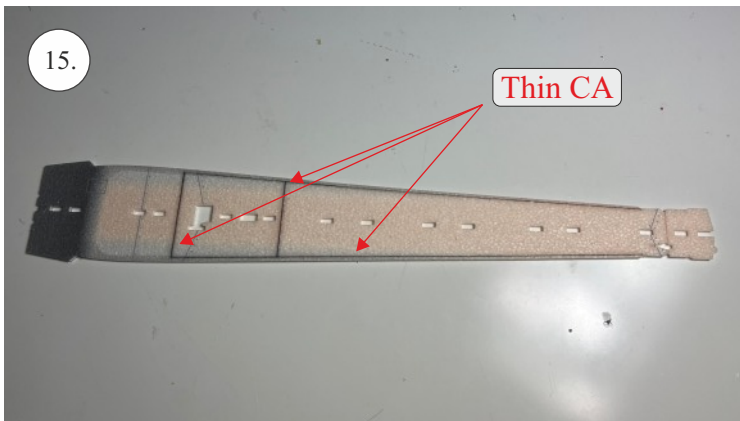

## List of accesories

	<b><u>Carbon</u></b>
2x	3x0,5x200mm
2x	3x0,5x750mm
1x	3x0,5x320mm
2x	1,2x200mm
4x	1x500mm
8x	0,8x500mm
1x	3/2x330mm
1x	1x330mm
2x	2.5x1.5x225mm
2x	1,5x275mm
	<b><u>Bag</u></b>
1x	1,5x40mm
1x	1,5x 30mm
8x	MPJ pin + coupling
4x	RC coupling
1x	40mm heatshrin
2x	bowden 1mm
2x	pneu
1+1	pilot + pipe
1x	tail gear
	<b><u>Plastic</u></b>
1x pair	aile horn
1x pair	aile coupling
2x	VOP set
1x	SOP horn
1x	SOP horn
2x	wheel disc
1x pair	nut
1x pair	landing gear
1x	Motor mount
1x	other
12pcs	6mm guides