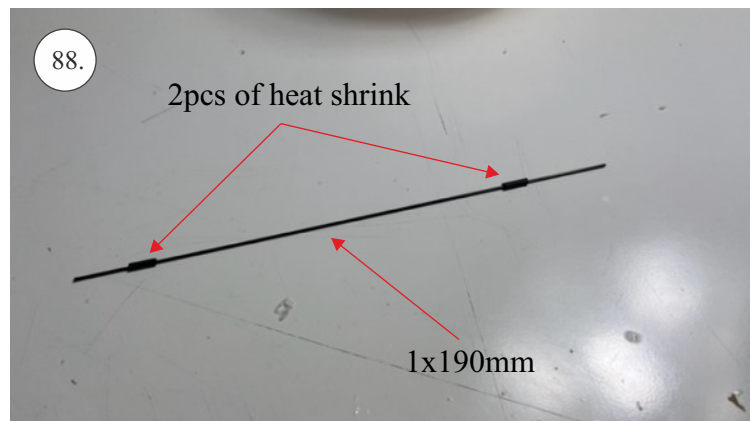

## List of accesories

	<b><u>Carbon</u></b>
2x	3x0,5x200mm
2x	3x0,5x750mm
1x	3x0,5x320mm
2x	1,2x200mm
4x	1x500mm
8x	0,8x500mm
1x	3/2x330mm
1x	1x330mm
2x	2.5x1.5x225mm
2x	1,5x275mm
	<b><u>Bag</u></b>
1x	1,5x40mm
1x	1,5x 30mm
8x	MPJ pin + coupling
4x	RC coupling
1x	40mm heatshrin
2x	bowden 1mm
2x	pneu
1+1	pilot + pipe
1x	tail gear
	<b><u>Plastic</u></b>
1x pair	aile horn
1x pair	aile coupling
2x	VOP set
1x	SOP horn
1x	SOP horn
2x	wheel disc
1x pair	nut
1x pair	landing gear
1x	Motor mount
1x	other
12pcs	6mm guides