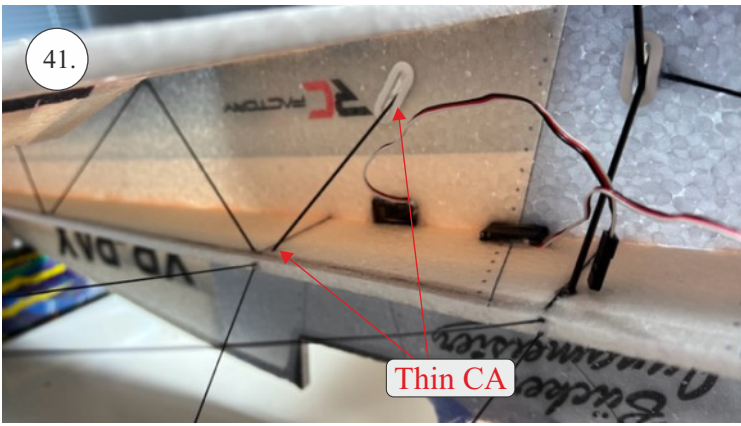

## List of accesories

	<b><u>Carbon</u></b>
2x	3x0,5x200mm
2x	3x0,5x750mm
1x	3x0,5x320mm
2x	1,2x200mm
4x	1x500mm
8x	0,8x500mm
1x	3/2x330mm
1x	1x330mm
2x	2.5x1.5x225mm
2x	1,5x275mm
	<b><u>Bag</u></b>
1x	1,5x40mm
1x	1,5x 30mm
8x	MPJ pin + coupling
4x	RC coupling
1x	40mm heatshrin
2x	bowden 1mm
2x	pneu
1+1	pilot + pipe
1x	tail gear
	<b><u>Plastic</u></b>
1x pair	aile horn
1x pair	aile coupling
2x	VOP set
1x	SOP horn
1x	SOP horn
2x	wheel disc
1x pair	nut
1x pair	landing gear
1x	Motor mount
1x	other
12pcs	6mm guides