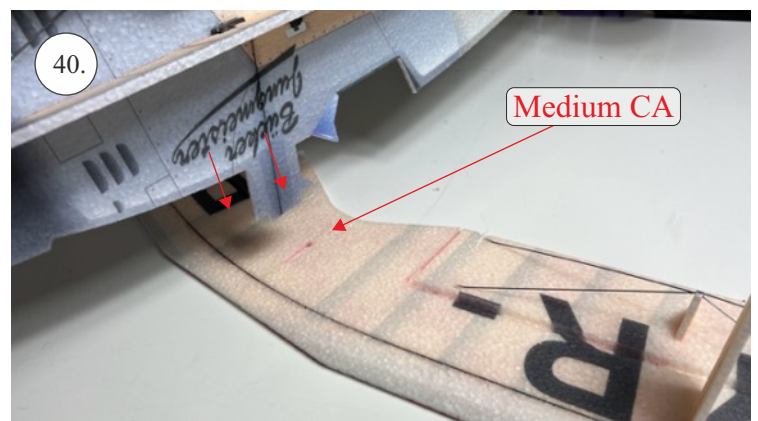

## List of accesories

	<b><u>Carbon</u></b>
2x	3x0,5x200mm
2x	3x0,5x750mm
1x	3x0,5x320mm
2x	1,2x200mm
4x	1x500mm
8x	0,8x500mm
1x	3/2x330mm
1x	1x330mm
2x	2.5x1.5x225mm
2x	1,5x275mm
	<b><u>Bag</u></b>
1x	1,5x40mm
1x	1,5x 30mm
8x	MPJ pin + coupling
4x	RC coupling
1x	40mm heatshrin
2x	bowden 1mm
2x	pneu
1+1	pilot + pipe
1x	tail gear
	<b><u>Plastic</u></b>
1x pair	aile horn
1x pair	aile coupling
2x	VOP set
1x	SOP horn
1x	SOP horn
2x	wheel disc
1x pair	nut
1x pair	landing gear
1x	Motor mount
1x	other
12pcs	6mm guides