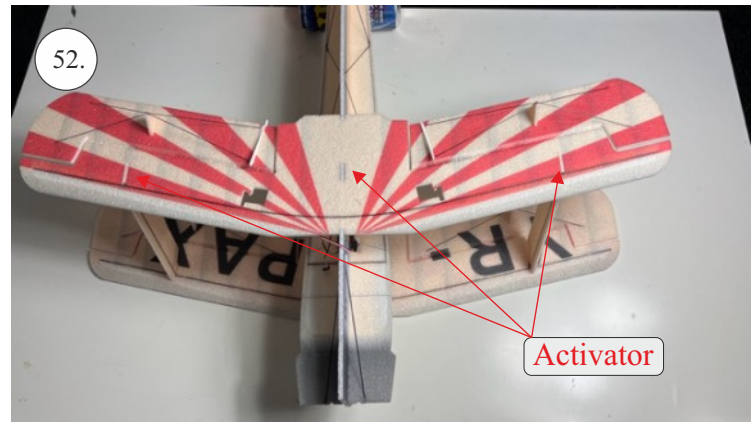

## List of accesories

	<b><u>Carbon</u></b>
2x	3x0,5x200mm
2x	3x0,5x750mm
1x	3x0,5x320mm
2x	1,2x200mm
4x	1x500mm
8x	0,8x500mm
1x	3/2x330mm
1x	1x330mm
2x	2.5x1.5x225mm
2x	1,5x275mm
	<b><u>Bag</u></b>
1x	1,5x40mm
1x	1,5x 30mm
8x	MPJ pin + coupling
4x	RC coupling
1x	40mm heatshrin
2x	bowden 1mm
2x	pneu
1+1	pilot + pipe
1x	tail gear
	<b><u>Plastic</u></b>
1x pair	aile horn
1x pair	aile coupling
2x	VOP set
1x	SOP horn
1x	SOP horn
2x	wheel disc
1x pair	nut
1x pair	landing gear
1x	Motor mount
1x	other
12pcs	6mm guides