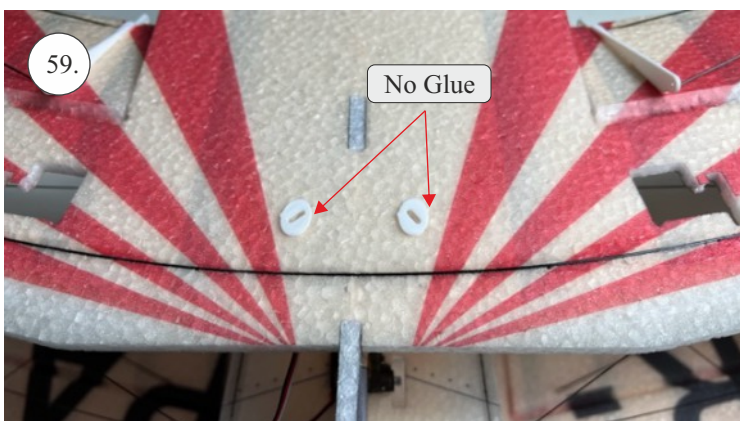

## List of accesories

	<b><u>Carbon</u></b>
2x	3x0,5x200mm
2x	3x0,5x750mm
1x	3x0,5x320mm
2x	1,2x200mm
4x	1x500mm
8x	0,8x500mm
1x	3/2x330mm
1x	1x330mm
2x	2.5x1.5x225mm
2x	1,5x275mm
	<b><u>Bag</u></b>
1x	1,5x40mm
1x	1,5x 30mm
8x	MPJ pin + coupling
4x	RC coupling
1x	40mm heatshrin
2x	bowden 1mm
2x	pneu
1+1	pilot + pipe
1x	tail gear
	<b><u>Plastic</u></b>
1x pair	aile horn
1x pair	aile coupling
2x	VOP set
1x	SOP horn
1x	SOP horn
2x	wheel disc
1x pair	nut
1x pair	landing gear
1x	Motor mount
1x	other
12pcs	6mm guides