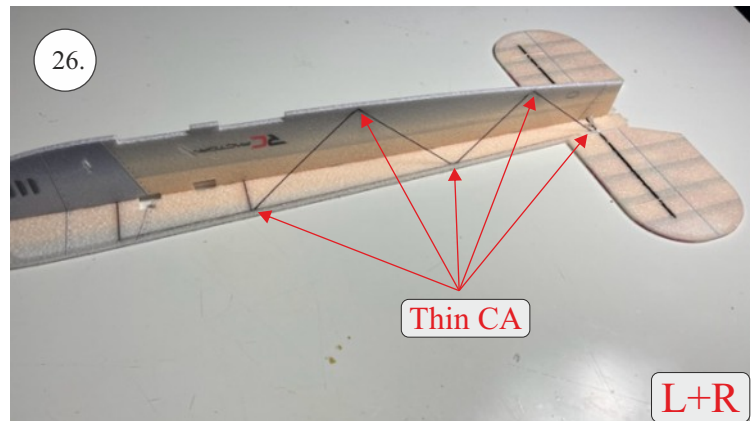

## List of accesories

	<b><u>Carbon</u></b>
2x	3x0,5x200mm
2x	3x0,5x750mm
1x	3x0,5x320mm
2x	1,2x200mm
4x	1x500mm
8x	0,8x500mm
1x	3/2x330mm
1x	1x330mm
2x	2.5x1.5x225mm
2x	1,5x275mm
	<b><u>Bag</u></b>
1x	1,5x40mm
1x	1,5x 30mm
8x	MPJ pin + coupling
4x	RC coupling
1x	40mm heatshrin
2x	bowden 1mm
2x	pneu
1+1	pilot + pipe
1x	tail gear
	<b><u>Plastic</u></b>
1x pair	aile horn
1x pair	aile coupling
2x	VOP set
1x	SOP horn
1x	SOP horn
2x	wheel disc
1x pair	nut
1x pair	landing gear
1x	Motor mount
1x	other
12pcs	6mm guides