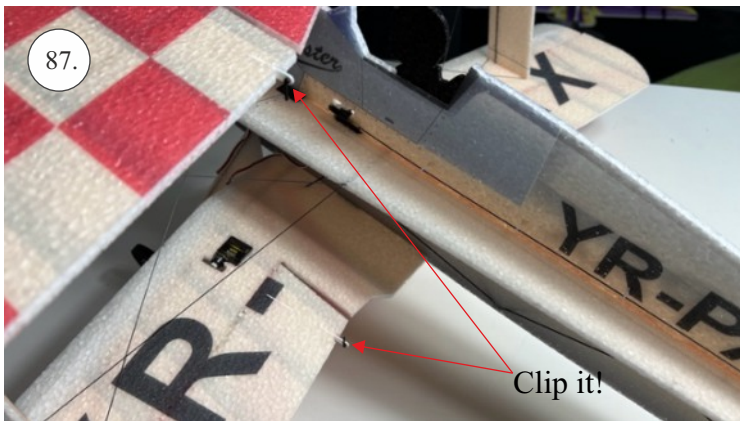

## List of accesories

	<b><u>Carbon</u></b>
2x	3x0,5x200mm
2x	3x0,5x750mm
1x	3x0,5x320mm
2x	1,2x200mm
4x	1x500mm
8x	0,8x500mm
1x	3/2x330mm
1x	1x330mm
2x	2.5x1.5x225mm
2x	1,5x275mm
	<b><u>Bag</u></b>
1x	1,5x40mm
1x	1,5x 30mm
8x	MPJ pin + coupling
4x	RC coupling
1x	40mm heatshrin
2x	bowden 1mm
2x	pneu
1+1	pilot + pipe
1x	tail gear
	<b><u>Plastic</u></b>
1x pair	aile horn
1x pair	aile coupling
2x	VOP set
1x	SOP horn
1x	SOP horn
2x	wheel disc
1x pair	nut
1x pair	landing gear
1x	Motor mount
1x	other
12pcs	6mm guides