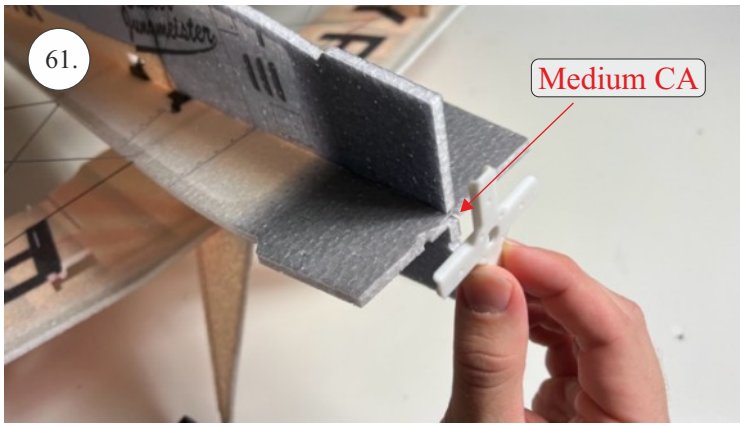

## List of accesories

	<b><u>Carbon</u></b>
2x	3x0,5x200mm
2x	3x0,5x750mm
1x	3x0,5x320mm
2x	1,2x200mm
4x	1x500mm
8x	0,8x500mm
1x	3/2x330mm
1x	1x330mm
2x	2.5x1.5x225mm
2x	1,5x275mm
	<b><u>Bag</u></b>
1x	1,5x40mm
1x	1,5x 30mm
8x	MPJ pin + coupling
4x	RC coupling
1x	40mm heatshrin
2x	bowden 1mm
2x	pneu
1+1	pilot + pipe
1x	tail gear
	<b><u>Plastic</u></b>
1x pair	aile horn
1x pair	aile coupling
2x	VOP set
1x	SOP horn
1x	SOP horn
2x	wheel disc
1x pair	nut
1x pair	landing gear
1x	Motor mount
1x	other
12pcs	6mm guides