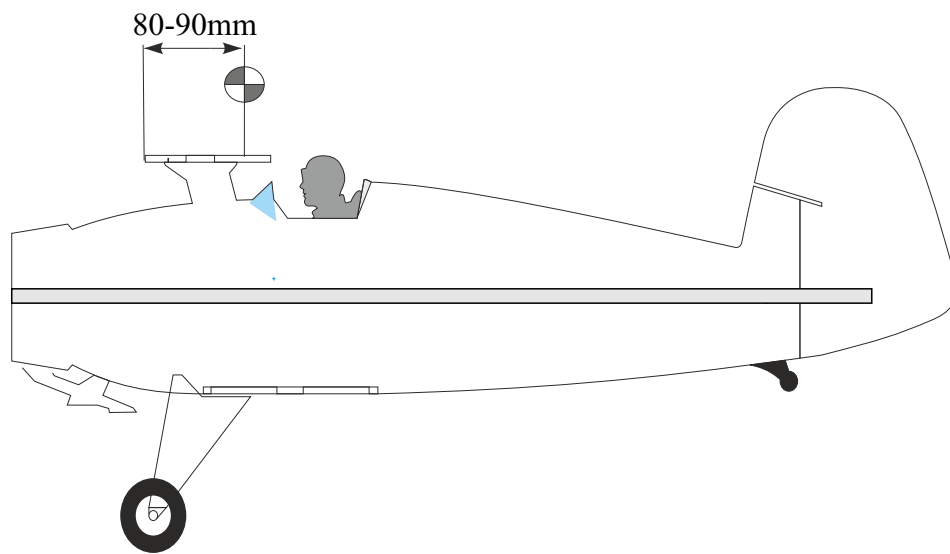

## List of accesories

	<b><u>Carbon</u></b>
2x	3x0,5x200mm
2x	3x0,5x750mm
1x	3x0,5x320mm
2x	1,2x200mm
4x	1x500mm
8x	0,8x500mm
1x	3/2x330mm
1x	1x330mm
2x	2.5x1.5x225mm
2x	1,5x275mm
	<b><u>Bag</u></b>
1x	1,5x40mm
1x	1,5x 30mm
8x	MPJ pin + coupling
4x	RC coupling
1x	40mm heatshrin
2x	bowden 1mm
2x	pneu
1+1	pilot + pipe
1x	tail gear
	<b><u>Plastic</u></b>
1x pair	aile horn
1x pair	aile coupling
2x	VOP set
1x	SOP horn
1x	SOP horn
2x	wheel disc
1x pair	nut
1x pair	landing gear
1x	Motor mount
1x	other
12pcs	6mm guides