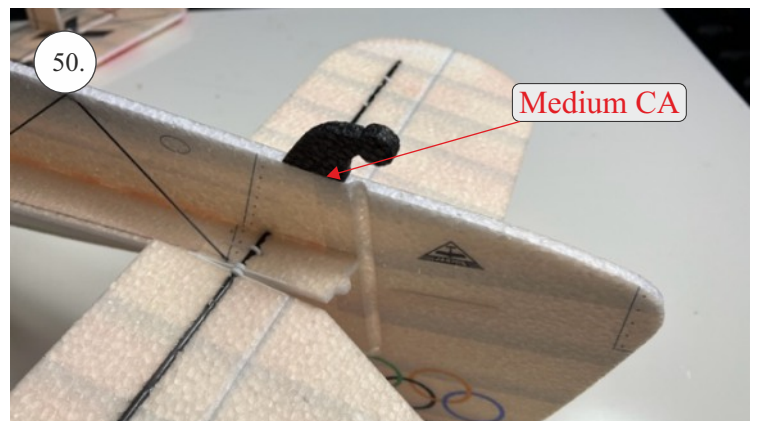

## List of accesories

	<b><u>Carbon</u></b>
2x	3x0,5x200mm
2x	3x0,5x750mm
1x	3x0,5x320mm
2x	1,2x200mm
4x	1x500mm
8x	0,8x500mm
1x	3/2x330mm
1x	1x330mm
2x	2.5x1.5x225mm
2x	1,5x275mm
	<b><u>Bag</u></b>
1x	1,5x40mm
1x	1,5x 30mm
8x	MPJ pin + coupling
4x	RC coupling
1x	40mm heatshrin
2x	bowden 1mm
2x	pneu
1+1	pilot + pipe
1x	tail gear
	<b><u>Plastic</u></b>
1x pair	aile horn
1x pair	aile coupling
2x	VOP set
1x	SOP horn
1x	SOP horn
2x	wheel disc
1x pair	nut
1x pair	landing gear
1x	Motor mount
1x	other
12pcs	6mm guides