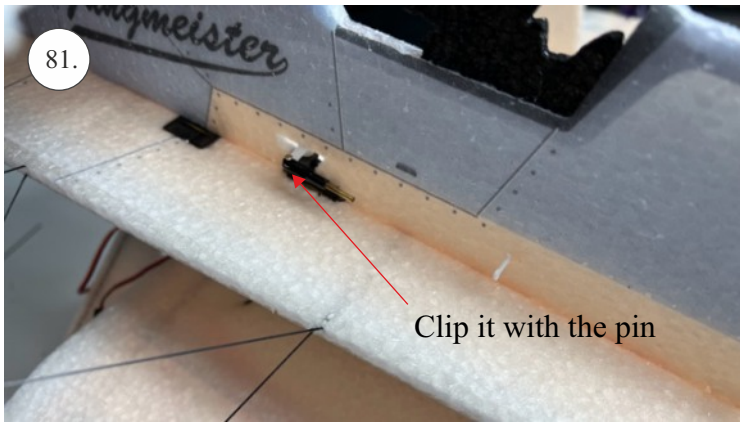

## List of accesories

	<b><u>Carbon</u></b>
2x	3x0,5x200mm
2x	3x0,5x750mm
1x	3x0,5x320mm
2x	1,2x200mm
4x	1x500mm
8x	0,8x500mm
1x	3/2x330mm
1x	1x330mm
2x	2.5x1.5x225mm
2x	1,5x275mm
	<b><u>Bag</u></b>
1x	1,5x40mm
1x	1,5x 30mm
8x	MPJ pin + coupling
4x	RC coupling
1x	40mm heatshrin
2x	bowden 1mm
2x	pneu
1+1	pilot + pipe
1x	tail gear
	<b><u>Plastic</u></b>
1x pair	aile horn
1x pair	aile coupling
2x	VOP set
1x	SOP horn
1x	SOP horn
2x	wheel disc
1x pair	nut
1x pair	landing gear
1x	Motor mount
1x	other
12pcs	6mm guides