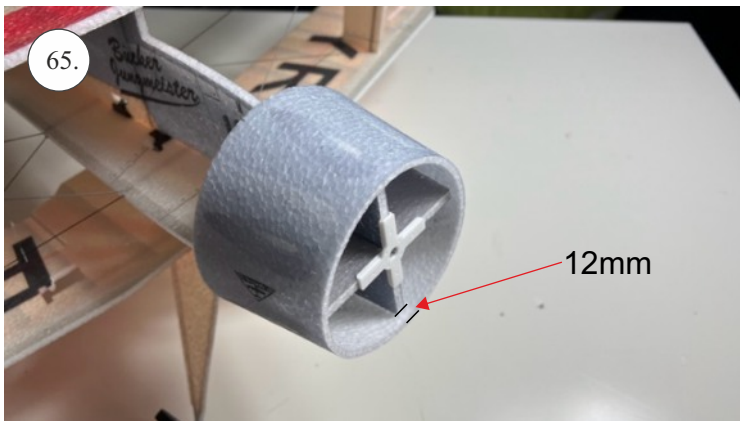

## List of accesories

	<b><u>Carbon</u></b>
2x	3x0,5x200mm
2x	3x0,5x750mm
1x	3x0,5x320mm
2x	1,2x200mm
4x	1x500mm
8x	0,8x500mm
1x	3/2x330mm
1x	1x330mm
2x	2.5x1.5x225mm
2x	1,5x275mm
	<b><u>Bag</u></b>
1x	1,5x40mm
1x	1,5x 30mm
8x	MPJ pin + coupling
4x	RC coupling
1x	40mm heatshrin
2x	bowden 1mm
2x	pneu
1+1	pilot + pipe
1x	tail gear
	<b><u>Plastic</u></b>
1x pair	aile horn
1x pair	aile coupling
2x	VOP set
1x	SOP horn
1x	SOP horn
2x	wheel disc
1x pair	nut
1x pair	landing gear
1x	Motor mount
1x	other
12pcs	6mm guides