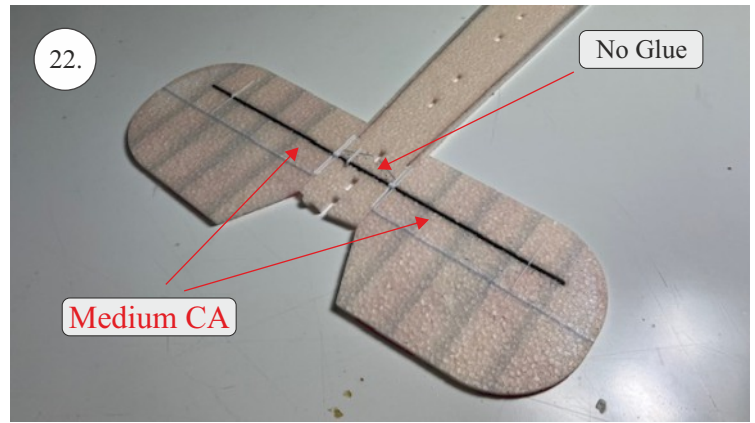

## List of accesories

	<b><u>Carbon</u></b>
2x	3x0,5x200mm
2x	3x0,5x750mm
1x	3x0,5x320mm
2x	1,2x200mm
4x	1x500mm
8x	0,8x500mm
1x	3/2x330mm
1x	1x330mm
2x	2.5x1.5x225mm
2x	1,5x275mm
	<b><u>Bag</u></b>
1x	1,5x40mm
1x	1,5x 30mm
8x	MPJ pin + coupling
4x	RC coupling
1x	40mm heatshrin
2x	bowden 1mm
2x	pneu
1+1	pilot + pipe
1x	tail gear
	<b><u>Plastic</u></b>
1x pair	aile horn
1x pair	aile coupling
2x	VOP set
1x	SOP horn
1x	SOP horn
2x	wheel disc
1x pair	nut
1x pair	landing gear
1x	Motor mount
1x	other
12pcs	6mm guides