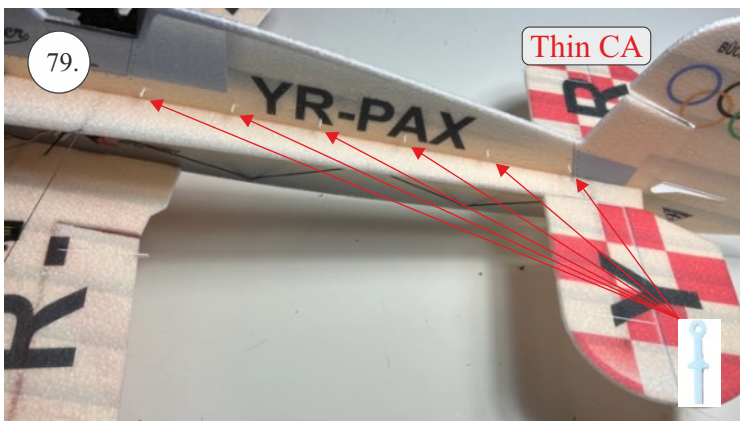

## List of accesories

	<b><u>Carbon</u></b>
2x	3x0,5x200mm
2x	3x0,5x750mm
1x	3x0,5x320mm
2x	1,2x200mm
4x	1x500mm
8x	0,8x500mm
1x	3/2x330mm
1x	1x330mm
2x	2.5x1.5x225mm
2x	1,5x275mm
	<b><u>Bag</u></b>
1x	1,5x40mm
1x	1,5x 30mm
8x	MPJ pin + coupling
4x	RC coupling
1x	40mm heatshrin
2x	bowden 1mm
2x	pneu
1+1	pilot + pipe
1x	tail gear
	<b><u>Plastic</u></b>
1x pair	aile horn
1x pair	aile coupling
2x	VOP set
1x	SOP horn
1x	SOP horn
2x	wheel disc
1x pair	nut
1x pair	landing gear
1x	Motor mount
1x	other
12pcs	6mm guides