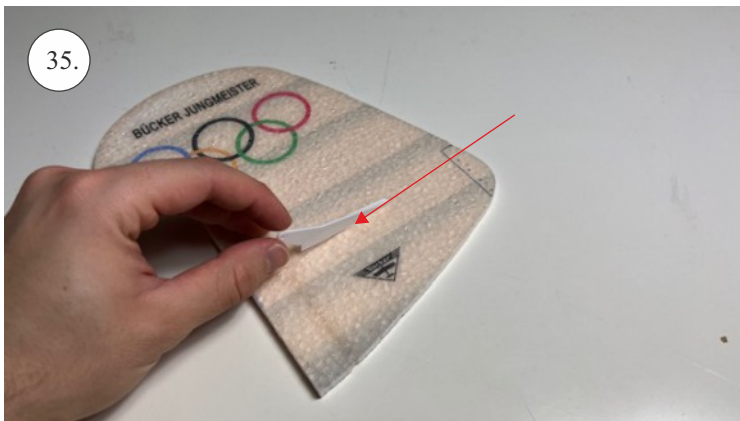

## List of accesories

	<b><u>Carbon</u></b>
2x	3x0,5x200mm
2x	3x0,5x750mm
1x	3x0,5x320mm
2x	1,2x200mm
4x	1x500mm
8x	0,8x500mm
1x	3/2x330mm
1x	1x330mm
2x	2.5x1.5x225mm
2x	1,5x275mm
	<b><u>Bag</u></b>
1x	1,5x40mm
1x	1,5x 30mm
8x	MPJ pin + coupling
4x	RC coupling
1x	40mm heatshrin
2x	bowden 1mm
2x	pneu
1+1	pilot + pipe
1x	tail gear
	<b><u>Plastic</u></b>
1x pair	aile horn
1x pair	aile coupling
2x	VOP set
1x	SOP horn
1x	SOP horn
2x	wheel disc
1x pair	nut
1x pair	landing gear
1x	Motor mount
1x	other
12pcs	6mm guides