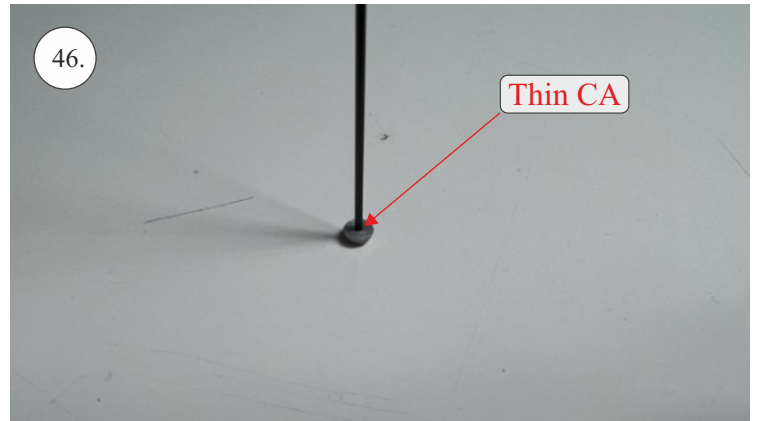

## List of accesories

	<b><u>Carbon</u></b>
2x	3x0,5x200mm
2x	3x0,5x750mm
1x	3x0,5x320mm
2x	1,2x200mm
4x	1x500mm
8x	0,8x500mm
1x	3/2x330mm
1x	1x330mm
2x	2.5x1.5x225mm
2x	1,5x275mm
	<b><u>Bag</u></b>
1x	1,5x40mm
1x	1,5x 30mm
8x	MPJ pin + coupling
4x	RC coupling
1x	40mm heatshrin
2x	bowden 1mm
2x	pneu
1+1	pilot + pipe
1x	tail gear
	<b><u>Plastic</u></b>
1x pair	aile horn
1x pair	aile coupling
2x	VOP set
1x	SOP horn
1x	SOP horn
2x	wheel disc
1x pair	nut
1x pair	landing gear
1x	Motor mount
1x	other
12pcs	6mm guides