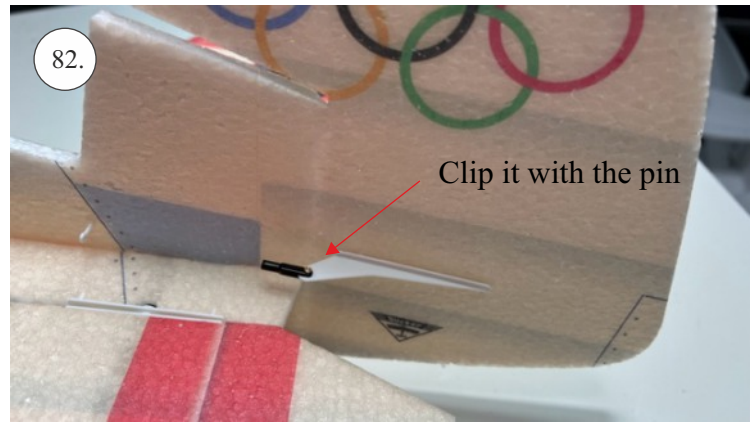

## List of accesories

	<b><u>Carbon</u></b>
2x	3x0,5x200mm
2x	3x0,5x750mm
1x	3x0,5x320mm
2x	1,2x200mm
4x	1x500mm
8x	0,8x500mm
1x	3/2x330mm
1x	1x330mm
2x	2.5x1.5x225mm
2x	1,5x275mm
	<b><u>Bag</u></b>
1x	1,5x40mm
1x	1,5x 30mm
8x	MPJ pin + coupling
4x	RC coupling
1x	40mm heatshrin
2x	bowden 1mm
2x	pneu
1+1	pilot + pipe
1x	tail gear
	<b><u>Plastic</u></b>
1x pair	aile horn
1x pair	aile coupling
2x	VOP set
1x	SOP horn
1x	SOP horn
2x	wheel disc
1x pair	nut
1x pair	landing gear
1x	Motor mount
1x	other
12pcs	6mm guides