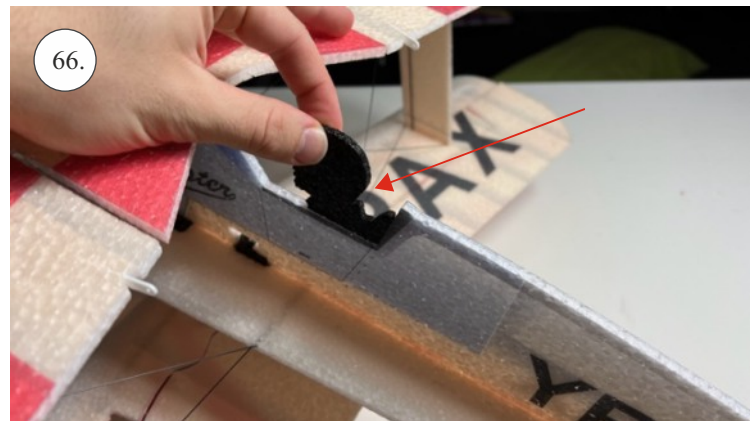

## List of accesories

	<b><u>Carbon</u></b>
2x	3x0,5x200mm
2x	3x0,5x750mm
1x	3x0,5x320mm
2x	1,2x200mm
4x	1x500mm
8x	0,8x500mm
1x	3/2x330mm
1x	1x330mm
2x	2.5x1.5x225mm
2x	1,5x275mm
	<b><u>Bag</u></b>
1x	1,5x40mm
1x	1,5x 30mm
8x	MPJ pin + coupling
4x	RC coupling
1x	40mm heatshrin
2x	bowden 1mm
2x	pneu
1+1	pilot + pipe
1x	tail gear
	<b><u>Plastic</u></b>
1x pair	aile horn
1x pair	aile coupling
2x	VOP set
1x	SOP horn
1x	SOP horn
2x	wheel disc
1x pair	nut
1x pair	landing gear
1x	Motor mount
1x	other
12pcs	6mm guides