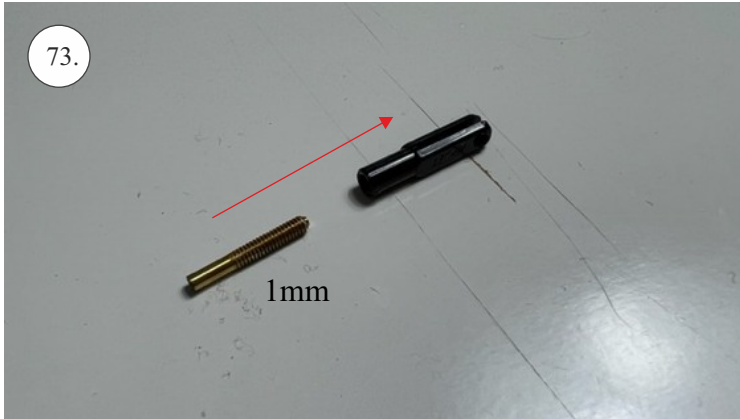

## List of accesories

	<b><u>Carbon</u></b>
2x	3x0,5x200mm
2x	3x0,5x750mm
1x	3x0,5x320mm
2x	1,2x200mm
4x	1x500mm
8x	0,8x500mm
1x	3/2x330mm
1x	1x330mm
2x	2.5x1.5x225mm
2x	1,5x275mm
	<b><u>Bag</u></b>
1x	1,5x40mm
1x	1,5x 30mm
8x	MPJ pin + coupling
4x	RC coupling
1x	40mm heatshrin
2x	bowden 1mm
2x	pneu
1+1	pilot + pipe
1x	tail gear
	<b><u>Plastic</u></b>
1x pair	aile horn
1x pair	aile coupling
2x	VOP set
1x	SOP horn
1x	SOP horn
2x	wheel disc
1x pair	nut
1x pair	landing gear
1x	Motor mount
1x	other
12pcs	6mm guides