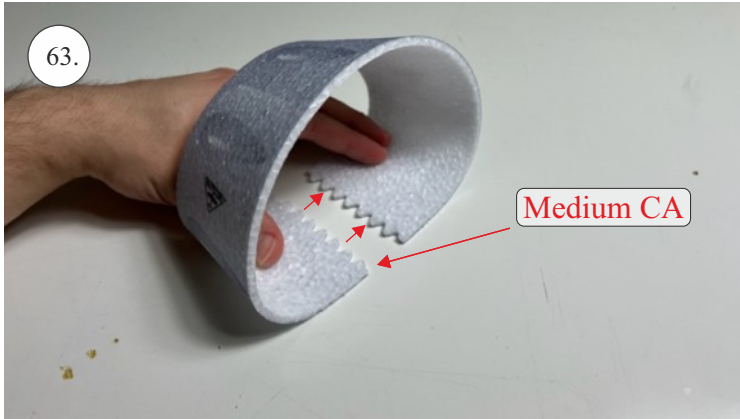

## List of accesories

	<b><u>Carbon</u></b>
2x	3x0,5x200mm
2x	3x0,5x750mm
1x	3x0,5x320mm
2x	1,2x200mm
4x	1x500mm
8x	0,8x500mm
1x	3/2x330mm
1x	1x330mm
2x	2.5x1.5x225mm
2x	1,5x275mm
	<b><u>Bag</u></b>
1x	1,5x40mm
1x	1,5x 30mm
8x	MPJ pin + coupling
4x	RC coupling
1x	40mm heatshrin
2x	bowden 1mm
2x	pneu
1+1	pilot + pipe
1x	tail gear
	<b><u>Plastic</u></b>
1x pair	aile horn
1x pair	aile coupling
2x	VOP set
1x	SOP horn
1x	SOP horn
2x	wheel disc
1x pair	nut
1x pair	landing gear
1x	Motor mount
1x	other
12pcs	6mm guides