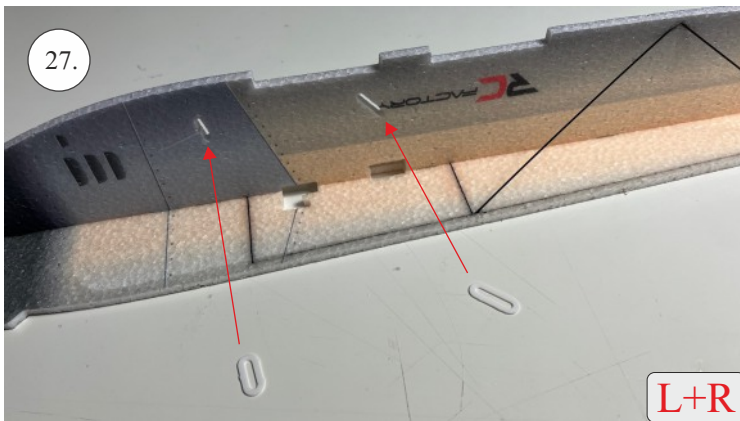

## List of accesories

	<b><u>Carbon</u></b>
2x	3x0,5x200mm
2x	3x0,5x750mm
1x	3x0,5x320mm
2x	1,2x200mm
4x	1x500mm
8x	0,8x500mm
1x	3/2x330mm
1x	1x330mm
2x	2.5x1.5x225mm
2x	1,5x275mm
	<b><u>Bag</u></b>
1x	1,5x40mm
1x	1,5x 30mm
8x	MPJ pin + coupling
4x	RC coupling
1x	40mm heatshrin
2x	bowden 1mm
2x	pneu
1+1	pilot + pipe
1x	tail gear
	<b><u>Plastic</u></b>
1x pair	aile horn
1x pair	aile coupling
2x	VOP set
1x	SOP horn
1x	SOP horn
2x	wheel disc
1x pair	nut
1x pair	landing gear
1x	Motor mount
1x	other
12pcs	6mm guides