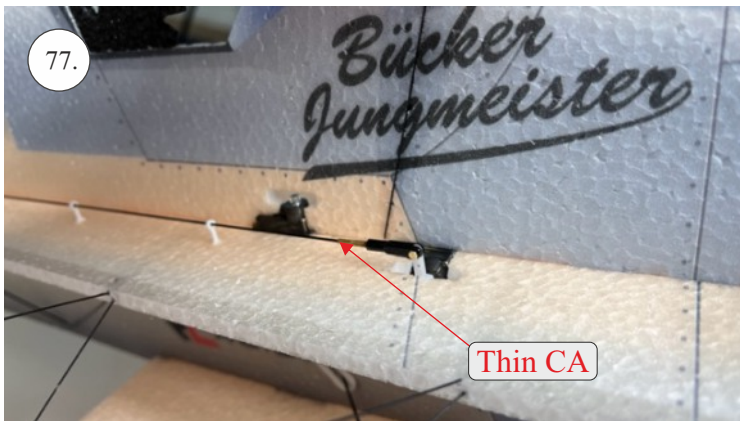

## List of accesories

	<b><u>Carbon</u></b>
2x	3x0,5x200mm
2x	3x0,5x750mm
1x	3x0,5x320mm
2x	1,2x200mm
4x	1x500mm
8x	0,8x500mm
1x	3/2x330mm
1x	1x330mm
2x	2.5x1.5x225mm
2x	1,5x275mm
	<b><u>Bag</u></b>
1x	1,5x40mm
1x	1,5x 30mm
8x	MPJ pin + coupling
4x	RC coupling
1x	40mm heatshrin
2x	bowden 1mm
2x	pneu
1+1	pilot + pipe
1x	tail gear
	<b><u>Plastic</u></b>
1x pair	aile horn
1x pair	aile coupling
2x	VOP set
1x	SOP horn
1x	SOP horn
2x	wheel disc
1x pair	nut
1x pair	landing gear
1x	Motor mount
1x	other
12pcs	6mm guides