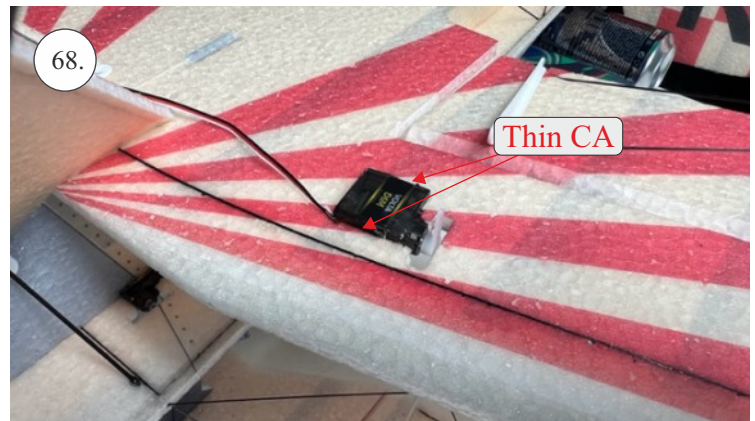

## List of accesories

	<b><u>Carbon</u></b>
2x	3x0,5x200mm
2x	3x0,5x750mm
1x	3x0,5x320mm
2x	1,2x200mm
4x	1x500mm
8x	0,8x500mm
1x	3/2x330mm
1x	1x330mm
2x	2.5x1.5x225mm
2x	1,5x275mm
	<b><u>Bag</u></b>
1x	1,5x40mm
1x	1,5x 30mm
8x	MPJ pin + coupling
4x	RC coupling
1x	40mm heatshrin
2x	bowden 1mm
2x	pneu
1+1	pilot + pipe
1x	tail gear
	<b><u>Plastic</u></b>
1x pair	aile horn
1x pair	aile coupling
2x	VOP set
1x	SOP horn
1x	SOP horn
2x	wheel disc
1x pair	nut
1x pair	landing gear
1x	Motor mount
1x	other
12pcs	6mm guides