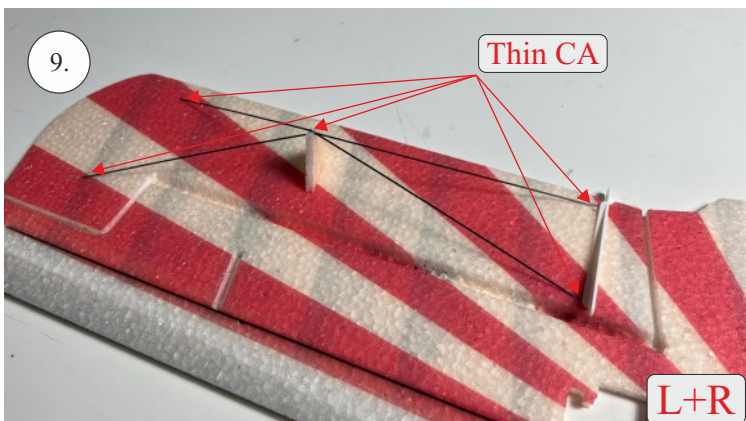

## List of accesories

	<b><u>Carbon</u></b>
2x	3x0,5x200mm
2x	3x0,5x750mm
1x	3x0,5x320mm
2x	1,2x200mm
4x	1x500mm
8x	0,8x500mm
1x	3/2x330mm
1x	1x330mm
2x	2.5x1.5x225mm
2x	1,5x275mm
	<b><u>Bag</u></b>
1x	1,5x40mm
1x	1,5x 30mm
8x	MPJ pin + coupling
4x	RC coupling
1x	40mm heatshrin
2x	bowden 1mm
2x	pneu
1+1	pilot + pipe
1x	tail gear
	<b><u>Plastic</u></b>
1x pair	aile horn
1x pair	aile coupling
2x	VOP set
1x	SOP horn
1x	SOP horn
2x	wheel disc
1x pair	nut
1x pair	landing gear
1x	Motor mount
1x	other
12pcs	6mm guides