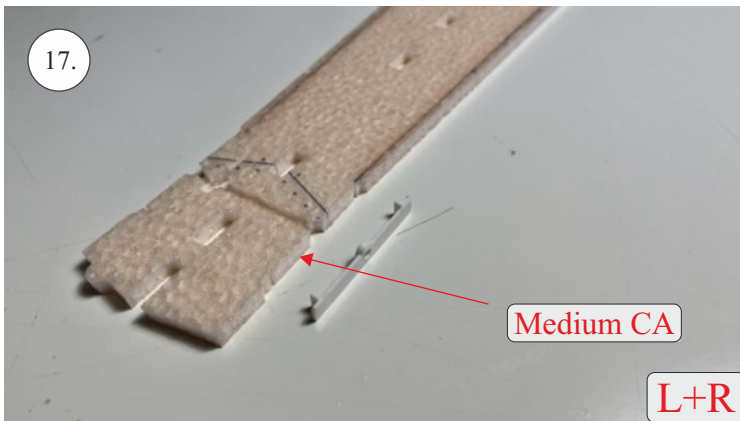

## List of accesories

	<b><u>Carbon</u></b>
2x	3x0,5x200mm
2x	3x0,5x750mm
1x	3x0,5x320mm
2x	1,2x200mm
4x	1x500mm
8x	0,8x500mm
1x	3/2x330mm
1x	1x330mm
2x	2.5x1.5x225mm
2x	1,5x275mm
	<b><u>Bag</u></b>
1x	1,5x40mm
1x	1,5x 30mm
8x	MPJ pin + coupling
4x	RC coupling
1x	40mm heatshrin
2x	bowden 1mm
2x	pneu
1+1	pilot + pipe
1x	tail gear
	<b><u>Plastic</u></b>
1x pair	aile horn
1x pair	aile coupling
2x	VOP set
1x	SOP horn
1x	SOP horn
2x	wheel disc
1x pair	nut
1x pair	landing gear
1x	Motor mount
1x	other
12pcs	6mm guides