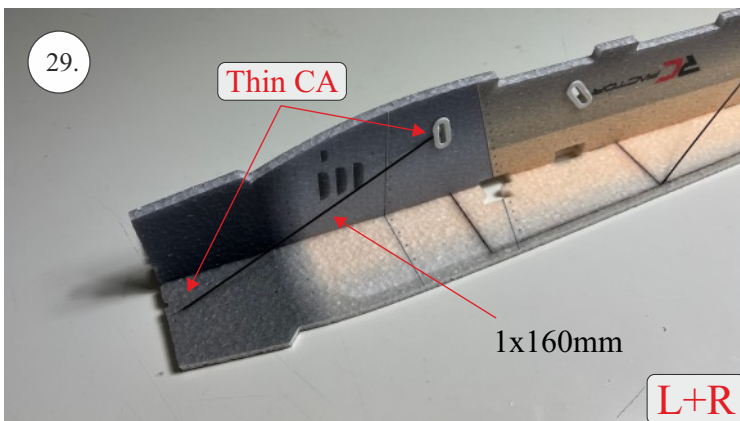

## List of accesories

	<b><u>Carbon</u></b>
2x	3x0,5x200mm
2x	3x0,5x750mm
1x	3x0,5x320mm
2x	1,2x200mm
4x	1x500mm
8x	0,8x500mm
1x	3/2x330mm
1x	1x330mm
2x	2.5x1.5x225mm
2x	1,5x275mm
	<b><u>Bag</u></b>
1x	1,5x40mm
1x	1,5x 30mm
8x	MPJ pin + coupling
4x	RC coupling
1x	40mm heatshrin
2x	bowden 1mm
2x	pneu
1+1	pilot + pipe
1x	tail gear
	<b><u>Plastic</u></b>
1x pair	aile horn
1x pair	aile coupling
2x	VOP set
1x	SOP horn
1x	SOP horn
2x	wheel disc
1x pair	nut
1x pair	landing gear
1x	Motor mount
1x	other
12pcs	6mm guides