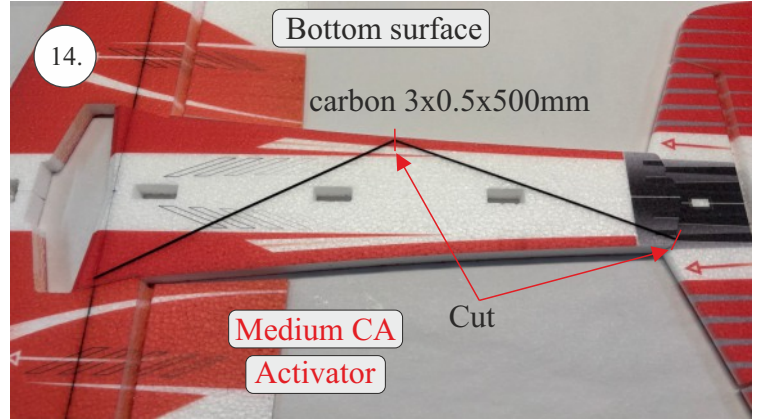

ARES XL

1000 mm

1030 mm

370g

Li-pol
3-4s

2807
1700kv

6/5 - 7/3,5

„BORN TO FLY. BUILT TO DOMINATE.“