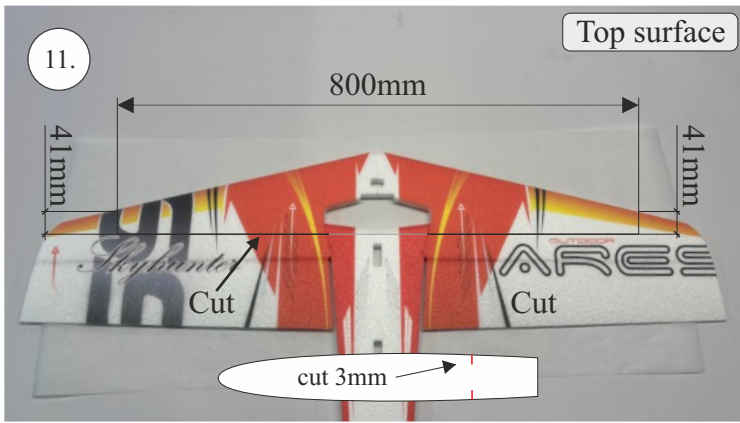

ARES XL

1000 mm

1030 mm

370g

Li-pol
3-4s

2807
1700kv

6/5 - 7/3,5

„BORN TO FLY. BUILT TO DOMINATE.“