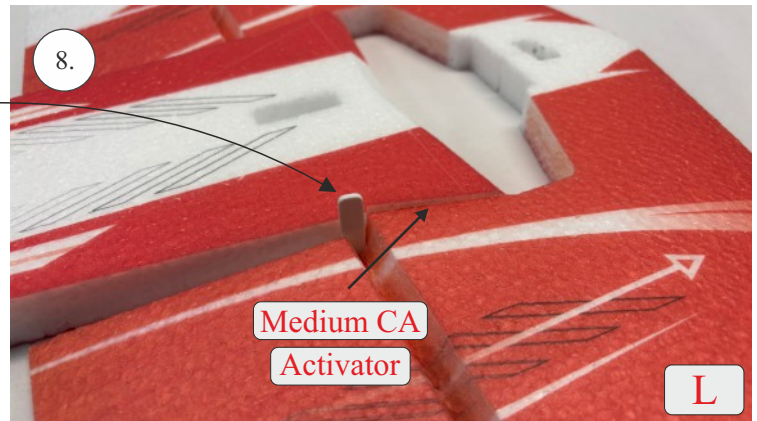

ARES XL

1000 mm

1030 mm

370g

Li-pol
3-4s

2807
1700kv

6/5 - 7/3,5

„BORN TO FLY. BUILT TO DOMINATE.“