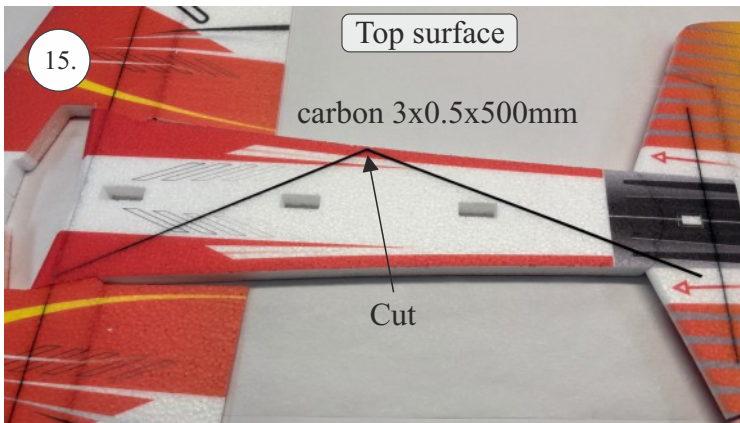

ARES XL

1000 mm

1030 mm

370g

Li-pol
3-4s

2807
1700kv

6/5 - 7/3,5

„BORN TO FLY. BUILT TO DOMINATE.“