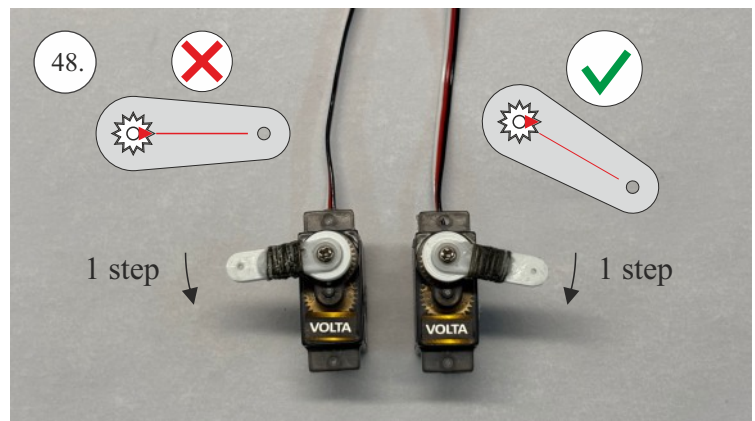

ARES XL

1000 mm

1030 mm

370g

Li-pol
3-4s

2807
1700kv

6/5 - 7/3,5

„BORN TO FLY. BUILT TO DOMINATE.“