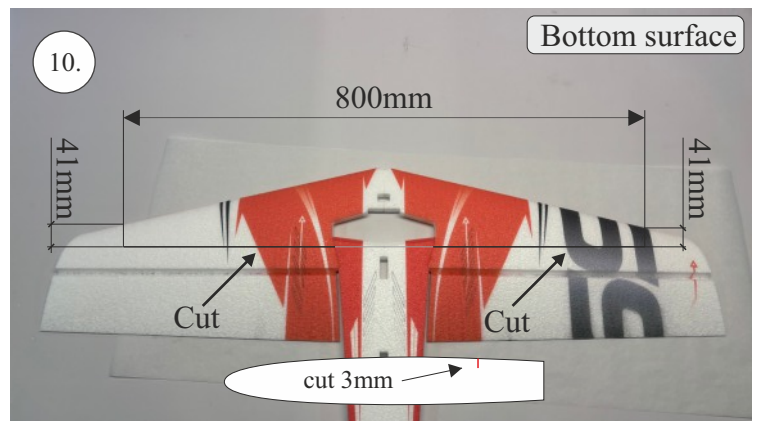

ARES XL

1000 mm

1030 mm

370g

Li-pol
3-4s

2807
1700kv

6/5 - 7/3,5

„BORN TO FLY. BUILT TO DOMINATE.“