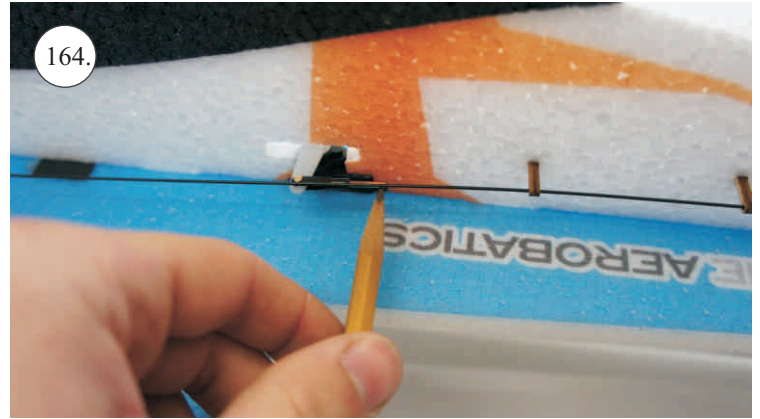

## You Will Also Need:

\* Sharp hobby knife  
\* Screwdriver  
\* Pliers  
\* File

\* CA medium+thin, CA kicker  
\* Ruler  
\* Sandpaper 100-500  
\* Drill 2 a 3mm

We wish you many happy flying hours with the Flash.