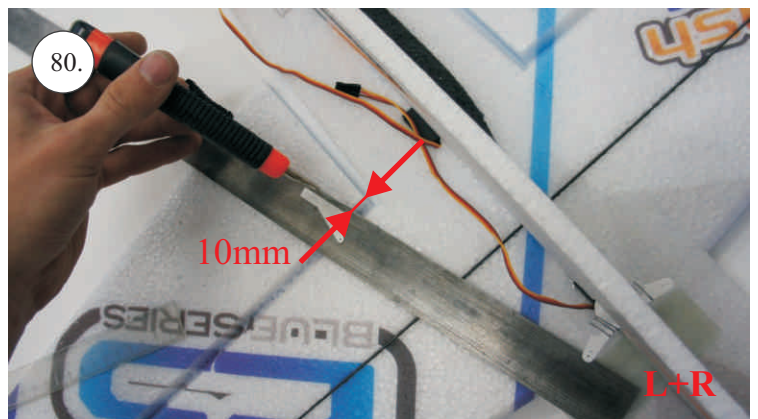

## You Will Also Need:

\* Sharp hobby knife  
\* Screwdriver  
\* Pliers  
\* File

\* CA medium+thin, CA kicker  
\* Ruler  
\* Sandpaper 100-500  
\* Drill 2 a 3mm

We wish you many happy flying hours with the Flash.