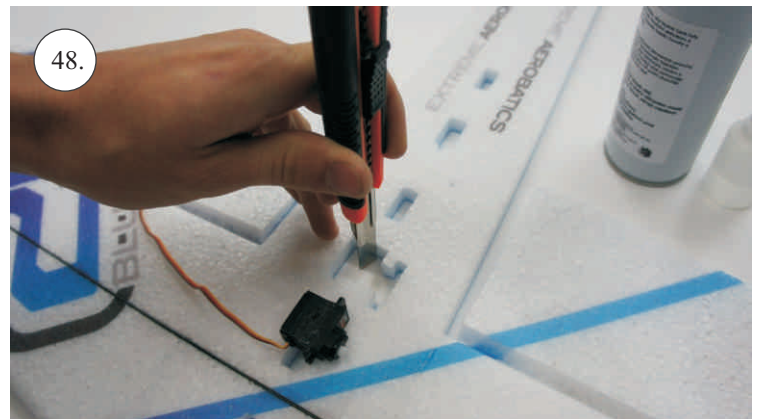

## You Will Also Need:

\* Sharp hobby knife  
\* Screwdriver  
\* Pliers  
\* File

\* CA medium+thin, CA kicker  
\* Ruler  
\* Sandpaper 100-500  
\* Drill 2 a 3mm

We wish you many happy flying hours with the Flash.