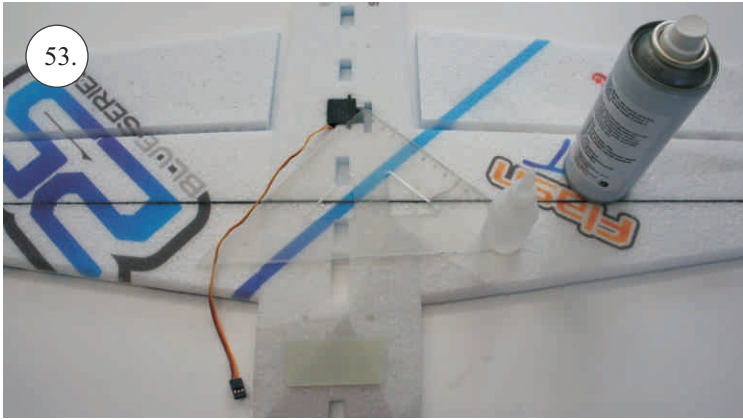

## You Will Also Need:

\* Sharp hobby knife  
\* Screwdriver  
\* Pliers  
\* File

\* CA medium+thin, CA kicker  
\* Ruler  
\* Sandpaper 100-500  
\* Drill 2 a 3mm

We wish you many happy flying hours with the Flash.