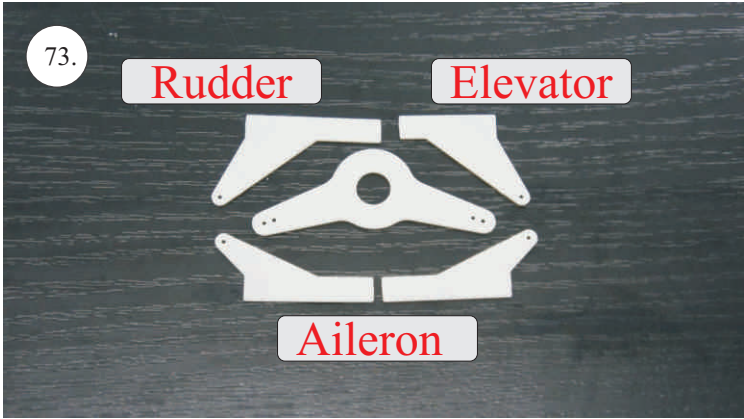

## You Will Also Need:

\* Sharp hobby knife  
\* Screwdriver  
\* Pliers  
\* File

\* CA medium+thin, CA kicker  
\* Ruler  
\* Sandpaper 100-500  
\* Drill 2 a 3mm

We wish you many happy flying hours with the Flash.