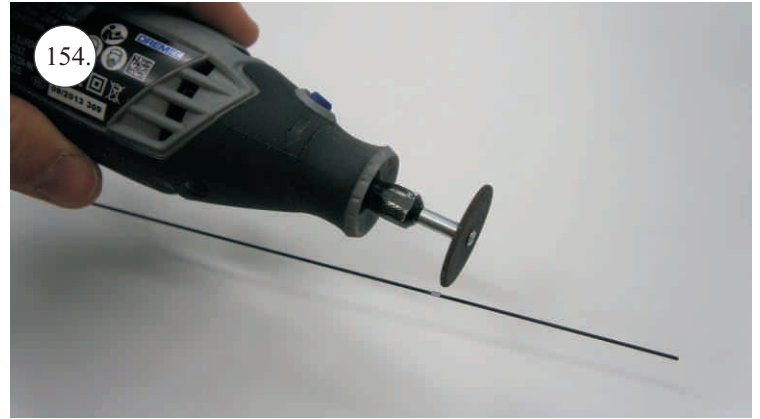

## You Will Also Need:

\* Sharp hobby knife  
\* Screwdriver  
\* Pliers  
\* File

\* CA medium+thin, CA kicker  
\* Ruler  
\* Sandpaper 100-500  
\* Drill 2 a 3mm

We wish you many happy flying hours with the Flash.