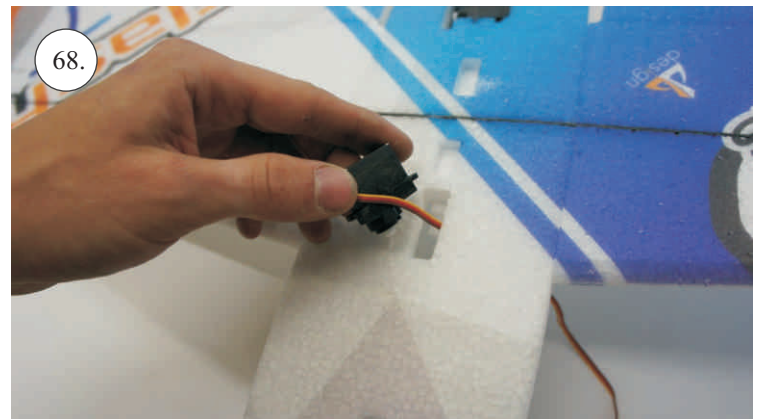

## You Will Also Need:

\* Sharp hobby knife  
\* Screwdriver  
\* Pliers  
\* File

\* CA medium+thin, CA kicker  
\* Ruler  
\* Sandpaper 100-500  
\* Drill 2 a 3mm

We wish you many happy flying hours with the Flash.