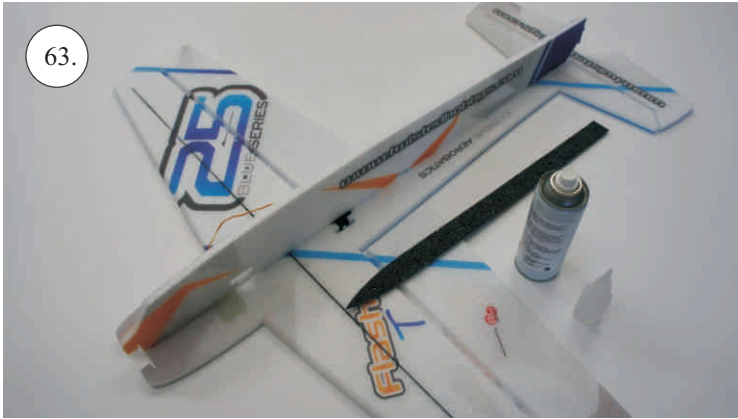

## Kit Contents:

\*Fuselage  
\*Wings  
\*Canopy  
\*Backbone

\*Horizontal stabilizer  
\*Vertical stabilizer  
\*SFG's  
\*Landing gear  
\*Wheel pant

\*T-Canalyser  
\*Accessory pack  
\*Carbon parts:  
- 2x 1x500 ... stabilizer pushrods  
- 2x 1,5x800 ... wing spar

## You Will Also Need:

\* Sharp hobby knife  
\* Screwdriver  
\* Pliers  
\* File

\* CA medium+thin, CA kicker  
\* Ruler  
\* Sandpaper 100-500  
\* Drill 2 a 3mm

We wish you many happy flying hours with the Flash.