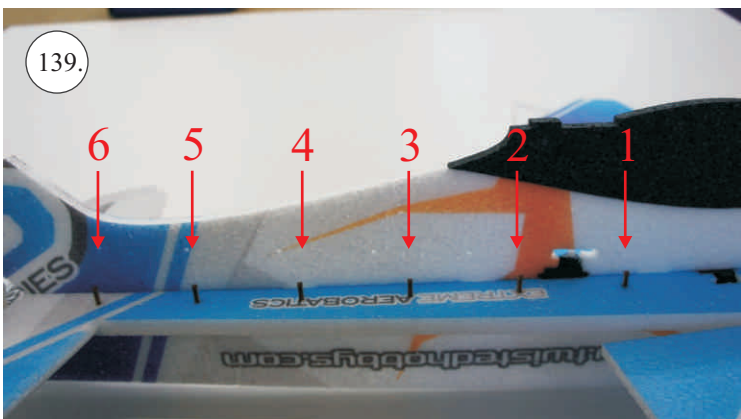

## You Will Also Need:

\* Sharp hobby knife  
\* Screwdriver  
\* Pliers  
\* File

\* CA medium+thin, CA kicker  
\* Ruler  
\* Sandpaper 100-500  
\* Drill 2 a 3mm

We wish you many happy flying hours with the Flash.