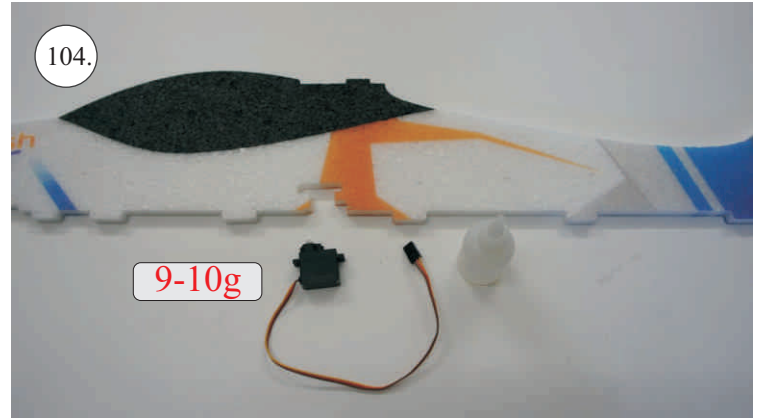

## You Will Also Need:

\* Sharp hobby knife  
\* Screwdriver  
\* Pliers  
\* File

\* CA medium+thin, CA kicker  
\* Ruler  
\* Sandpaper 100-500  
\* Drill 2 a 3mm

We wish you many happy flying hours with the Flash.