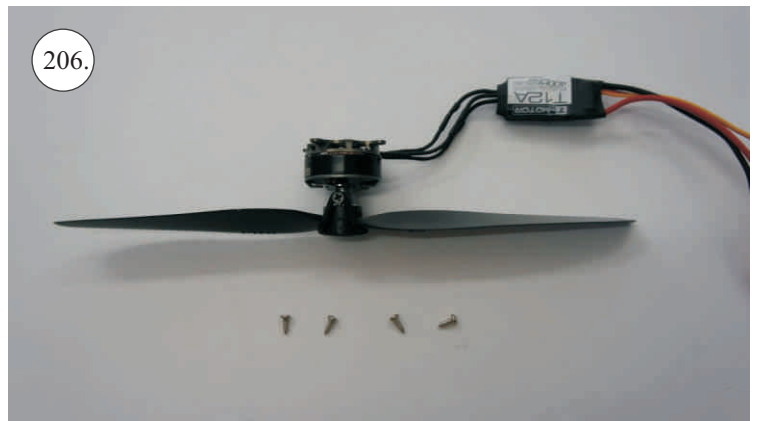

## Kit Contents:

\*Fuselage  
\*Wings  
\*Canopy  
\*Backbone

\*Horizontal stabilizer  
\*Vertical stabilizer  
\*SFG's  
\*Landing gear  
\*Wheel pant

\*T-Canalyser  
\*Accessory pack  
\*Carbon parts:  
- 2x 1x500 ... stabilizer pushrods  
- 2x 1,5x800 ... wing spar

## Plastic frame:

1. Aileron horn (2pcs)  
2. Aileron servo arm extensions  
3. Horizontal stabilizer horn  
4. Vertical stabilizer horn

## You Will Also Need:

\* Sharp hobby knife  
\* Screwdriver  
\* Pliers  
\* File

\* CA medium+thin, CA kicker  
\* Ruler  
\* Sandpaper 100-500  
\* Drill 2 a 3mm

We wish you many happy flying hours with the Flash.