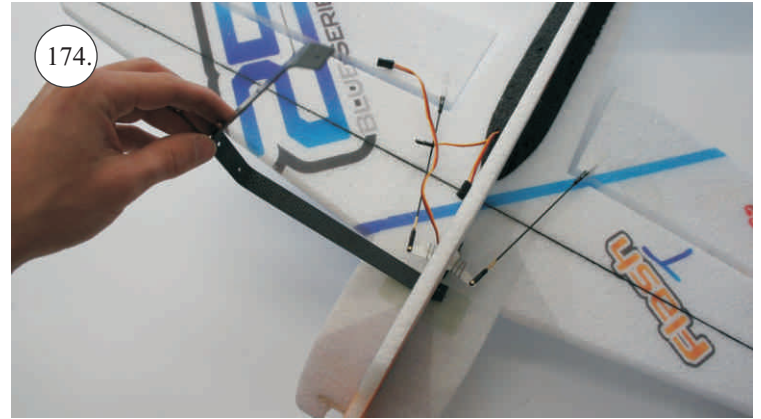

## You Will Also Need:

\* Sharp hobby knife  
\* Screwdriver  
\* Pliers  
\* File

\* CA medium+thin, CA kicker  
\* Ruler  
\* Sandpaper 100-500  
\* Drill 2 a 3mm

We wish you many happy flying hours with the Flash.