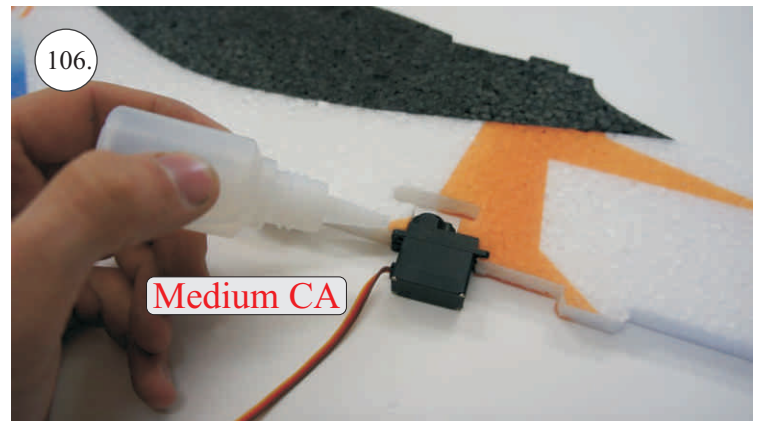

## You Will Also Need:

\* Sharp hobby knife  
\* Screwdriver  
\* Pliers  
\* File

\* CA medium+thin, CA kicker  
\* Ruler  
\* Sandpaper 100-500  
\* Drill 2 a 3mm

We wish you many happy flying hours with the Flash.