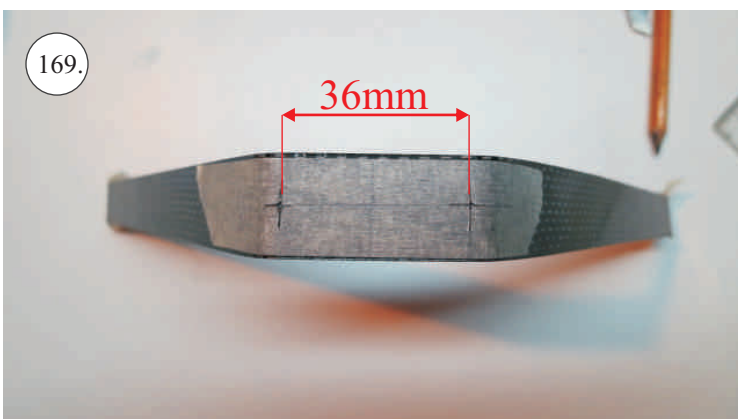

## You Will Also Need:

\* Sharp hobby knife  
\* Screwdriver  
\* Pliers  
\* File

\* CA medium+thin, CA kicker  
\* Ruler  
\* Sandpaper 100-500  
\* Drill 2 a 3mm

We wish you many happy flying hours with the Flash.