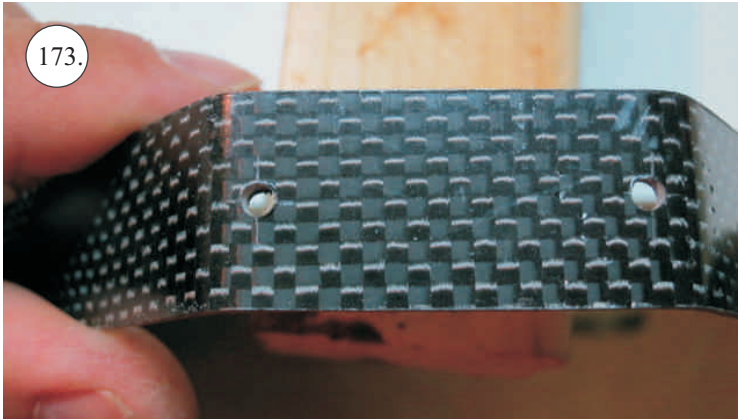

## You Will Also Need:

\* Sharp hobby knife  
\* Screwdriver  
\* Pliers  
\* File

\* CA medium+thin, CA kicker  
\* Ruler  
\* Sandpaper 100-500  
\* Drill 2 a 3mm

We wish you many happy flying hours with the Flash.