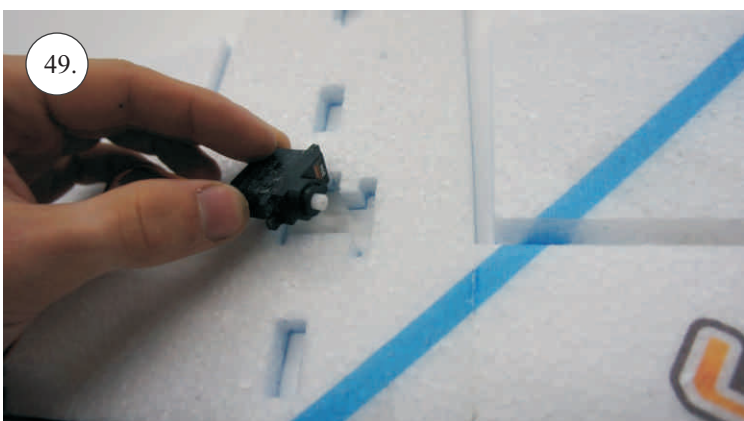

## You Will Also Need:

\* Sharp hobby knife  
\* Screwdriver  
\* Pliers  
\* File

\* CA medium+thin, CA kicker  
\* Ruler  
\* Sandpaper 100-500  
\* Drill 2 a 3mm

We wish you many happy flying hours with the Flash.