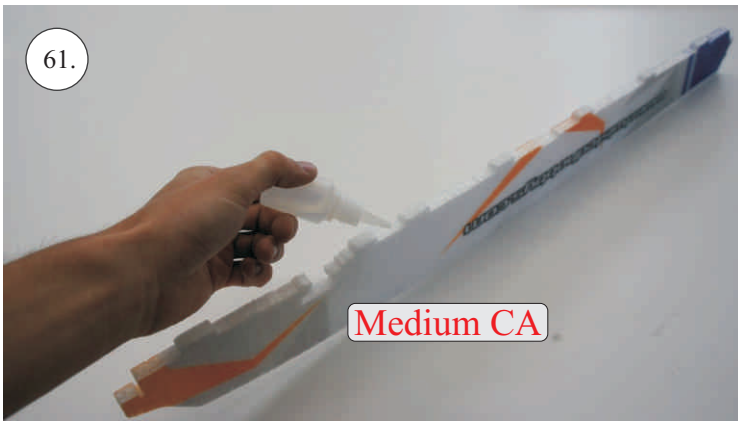

## You Will Also Need:

\* Sharp hobby knife  
\* Screwdriver  
\* Pliers  
\* File

\* CA medium+thin, CA kicker  
\* Ruler  
\* Sandpaper 100-500  
\* Drill 2 a 3mm

We wish you many happy flying hours with the Flash.