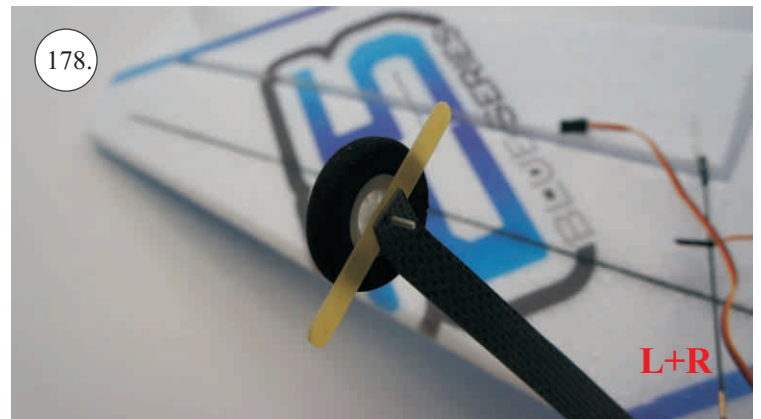

## You Will Also Need:

\* Sharp hobby knife  
\* Screwdriver  
\* Pliers  
\* File

\* CA medium+thin, CA kicker  
\* Ruler  
\* Sandpaper 100-500  
\* Drill 2 a 3mm

We wish you many happy flying hours with the Flash.