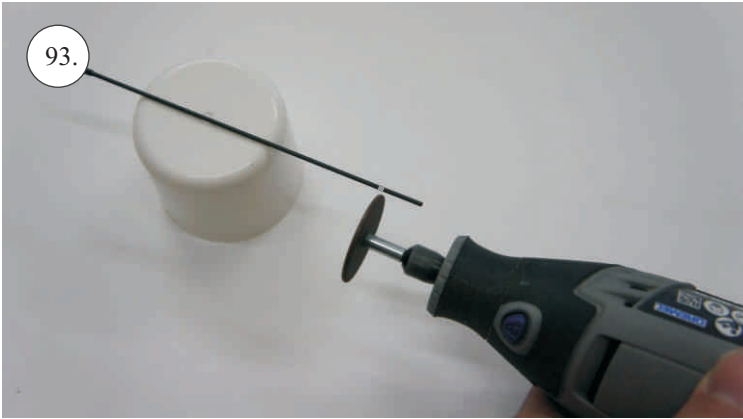

## You Will Also Need:

\* Sharp hobby knife  
\* Screwdriver  
\* Pliers  
\* File

\* CA medium+thin, CA kicker  
\* Ruler  
\* Sandpaper 100-500  
\* Drill 2 a 3mm

We wish you many happy flying hours with the Flash.