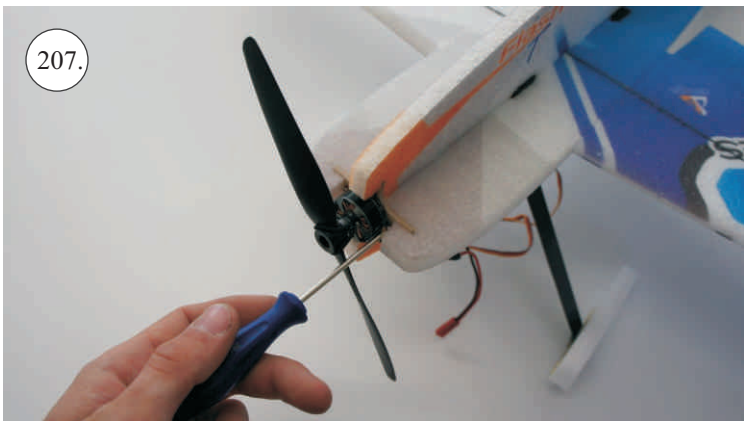

## Kit Contents:

\*Fuselage  
\*Wings  
\*Canopy  
\*Backbone

\*Horizontal stabilizer  
\*Vertical stabilizer  
\*SFG's  
\*Landing gear  
\*Wheel pant

\*T-Canalyser  
\*Accessory pack  
\*Carbon parts:  
- 2x 1x500 ... stabilizer pushrods  
- 2x 1,5x800 ... wing spar

## You Will Also Need:

\* Sharp hobby knife  
\* Screwdriver  
\* Pliers  
\* File

\* CA medium+thin, CA kicker  
\* Ruler  
\* Sandpaper 100-500  
\* Drill 2 a 3mm

We wish you many happy flying hours with the Flash.