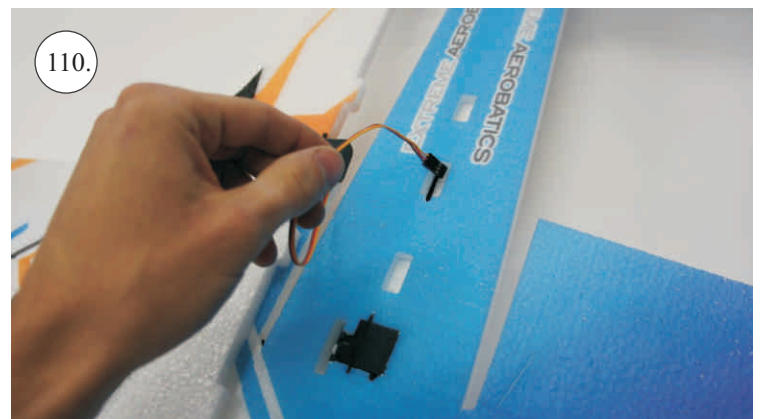

## You Will Also Need:

\* Sharp hobby knife  
\* Screwdriver  
\* Pliers  
\* File

\* CA medium+thin, CA kicker  
\* Ruler  
\* Sandpaper 100-500  
\* Drill 2 a 3mm

We wish you many happy flying hours with the Flash.