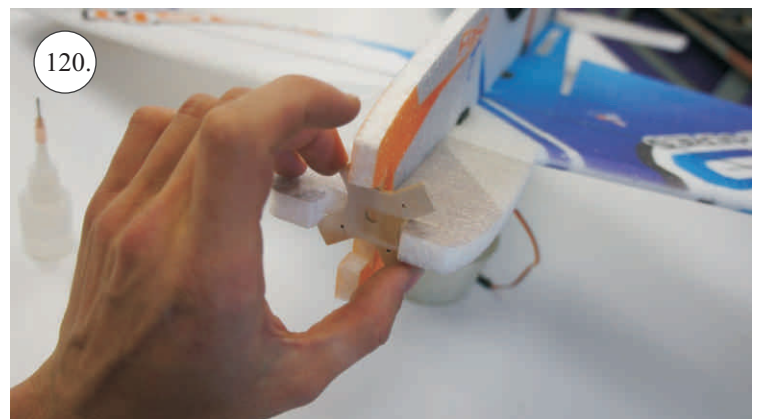

## You Will Also Need:

\* Sharp hobby knife  
\* Screwdriver  
\* Pliers  
\* File

\* CA medium+thin, CA kicker  
\* Ruler  
\* Sandpaper 100-500  
\* Drill 2 a 3mm

We wish you many happy flying hours with the Flash.