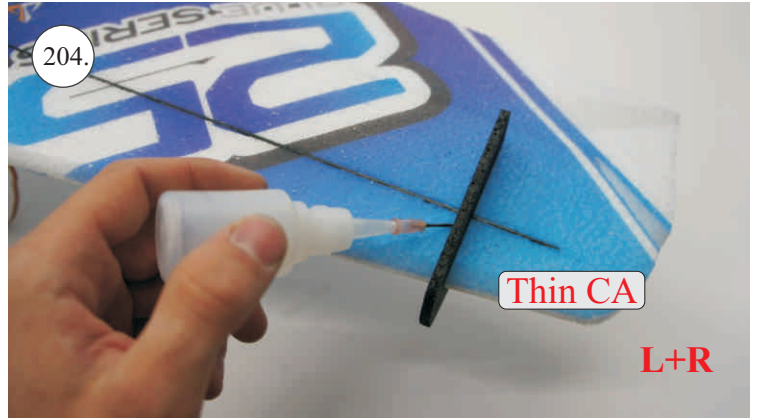

## You Will Also Need:

\* Sharp hobby knife  
\* Screwdriver  
\* Pliers  
\* File

\* CA medium+thin, CA kicker  
\* Ruler  
\* Sandpaper 100-500  
\* Drill 2 a 3mm

We wish you many happy flying hours with the Flash.