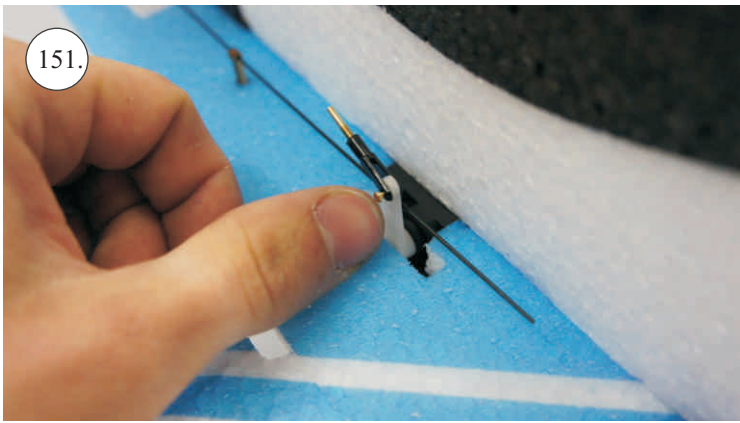

## You Will Also Need:

\* Sharp hobby knife  
\* Screwdriver  
\* Pliers  
\* File

\* CA medium+thin, CA kicker  
\* Ruler  
\* Sandpaper 100-500  
\* Drill 2 a 3mm

We wish you many happy flying hours with the Flash.