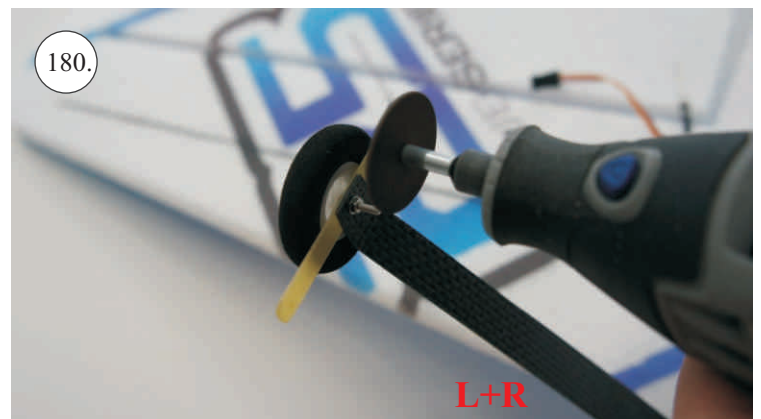

## You Will Also Need:

\* Sharp hobby knife  
\* Screwdriver  
\* Pliers  
\* File

\* CA medium+thin, CA kicker  
\* Ruler  
\* Sandpaper 100-500  
\* Drill 2 a 3mm

We wish you many happy flying hours with the Flash.