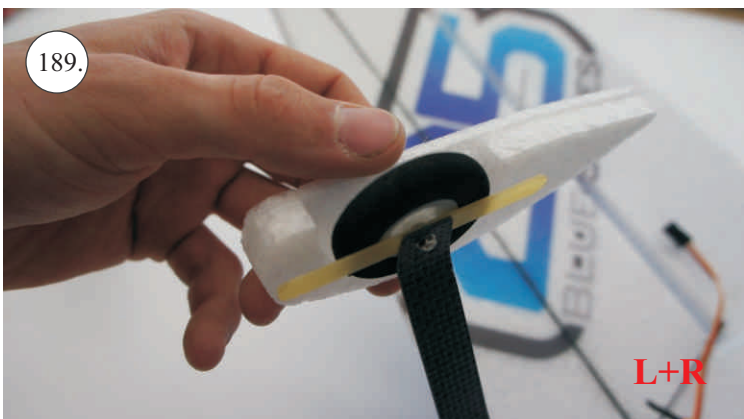

## You Will Also Need:

\* Sharp hobby knife  
\* Screwdriver  
\* Pliers  
\* File

\* CA medium+thin, CA kicker  
\* Ruler  
\* Sandpaper 100-500  
\* Drill 2 a 3mm

We wish you many happy flying hours with the Flash.