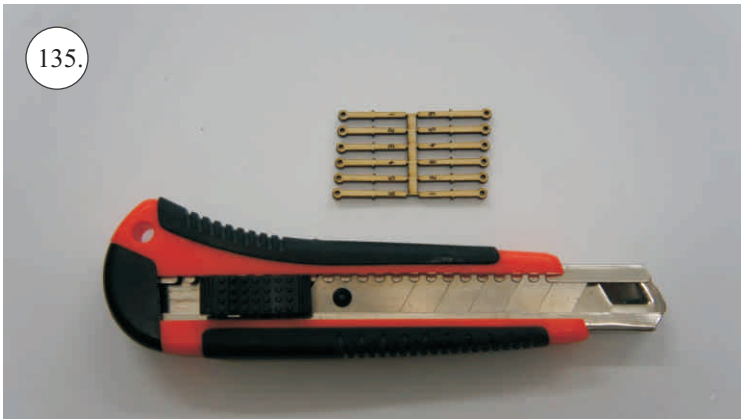

## You Will Also Need:

\* Sharp hobby knife  
\* Screwdriver  
\* Pliers  
\* File

\* CA medium+thin, CA kicker  
\* Ruler  
\* Sandpaper 100-500  
\* Drill 2 a 3mm

We wish you many happy flying hours with the Flash.