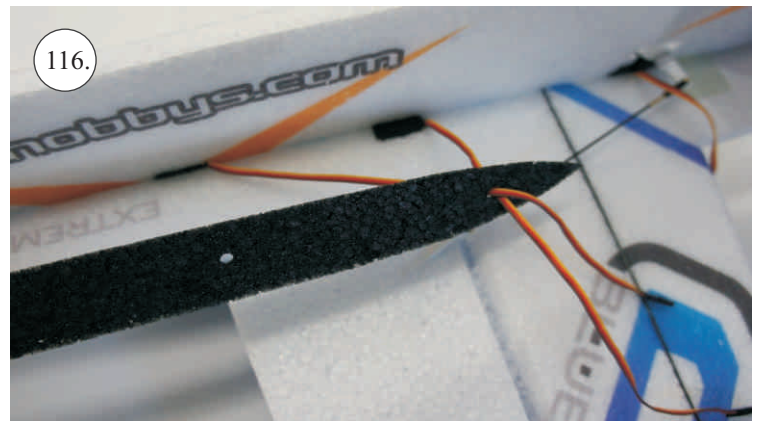

## You Will Also Need:

\* Sharp hobby knife  
\* Screwdriver  
\* Pliers  
\* File

\* CA medium+thin, CA kicker  
\* Ruler  
\* Sandpaper 100-500  
\* Drill 2 a 3mm

We wish you many happy flying hours with the Flash.