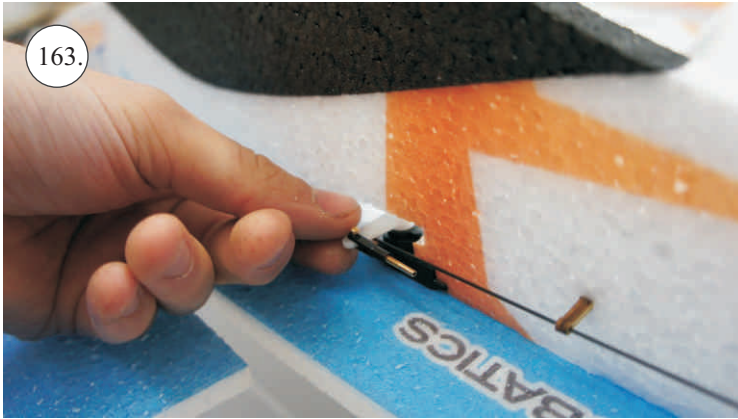

## You Will Also Need:

\* Sharp hobby knife  
\* Screwdriver  
\* Pliers  
\* File

\* CA medium+thin, CA kicker  
\* Ruler  
\* Sandpaper 100-500  
\* Drill 2 a 3mm

We wish you many happy flying hours with the Flash.