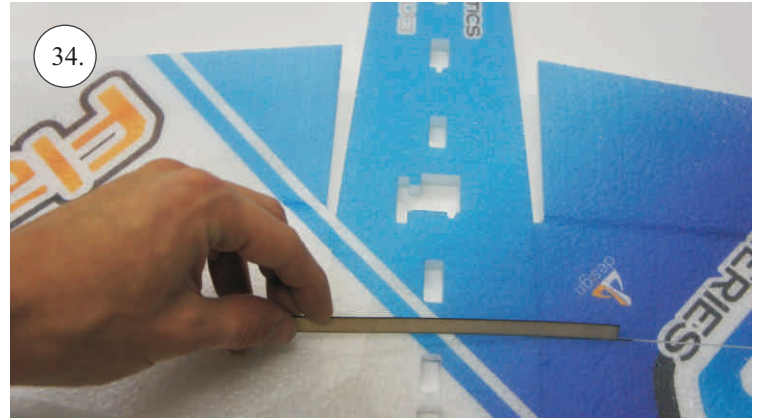

## You Will Also Need:

\* Sharp hobby knife  
\* Screwdriver  
\* Pliers  
\* File

\* CA medium+thin, CA kicker  
\* Ruler  
\* Sandpaper 100-500  
\* Drill 2 a 3mm

We wish you many happy flying hours with the Flash.