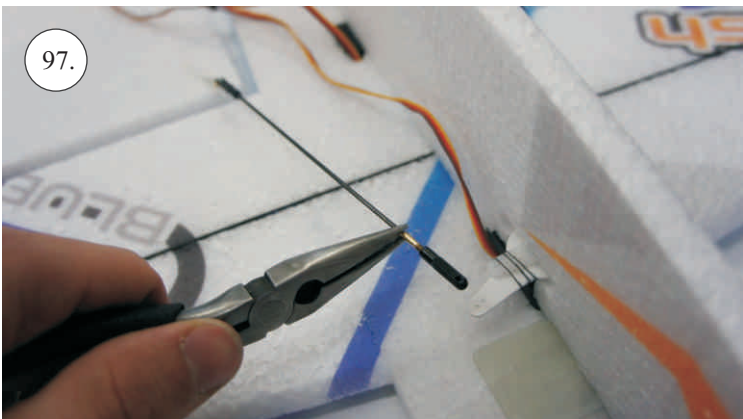

## You Will Also Need:

\* Sharp hobby knife  
\* Screwdriver  
\* Pliers  
\* File

\* CA medium+thin, CA kicker  
\* Ruler  
\* Sandpaper 100-500  
\* Drill 2 a 3mm

We wish you many happy flying hours with the Flash.