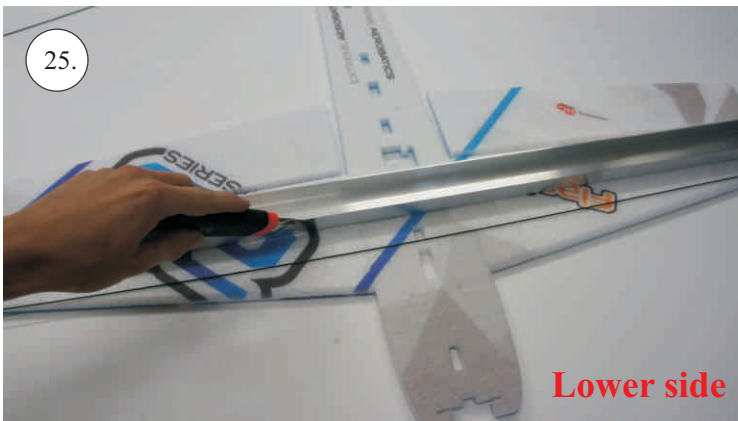

## You Will Also Need:

\* Sharp hobby knife  
\* Screwdriver  
\* Pliers  
\* File

\* CA medium+thin, CA kicker  
\* Ruler  
\* Sandpaper 100-500  
\* Drill 2 a 3mm

We wish you many happy flying hours with the Flash.