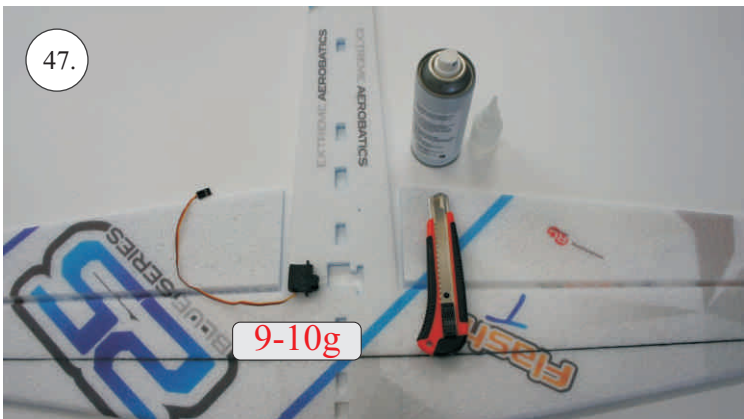

## You Will Also Need:

\* Sharp hobby knife  
\* Screwdriver  
\* Pliers  
\* File

\* CA medium+thin, CA kicker  
\* Ruler  
\* Sandpaper 100-500  
\* Drill 2 a 3mm

We wish you many happy flying hours with the Flash.