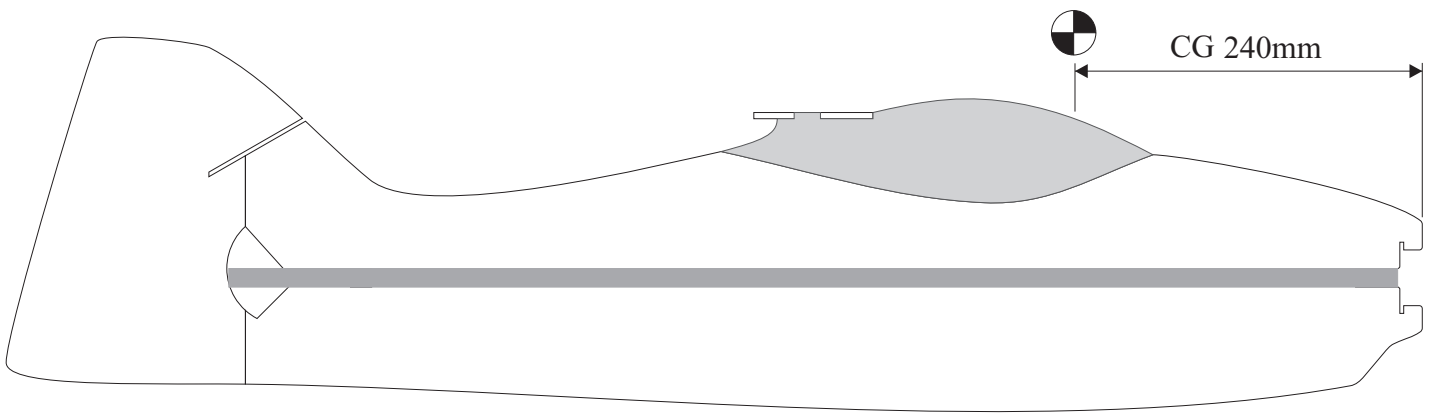

We wish you many happy flying hours with the Flash.

Your RC Factory team