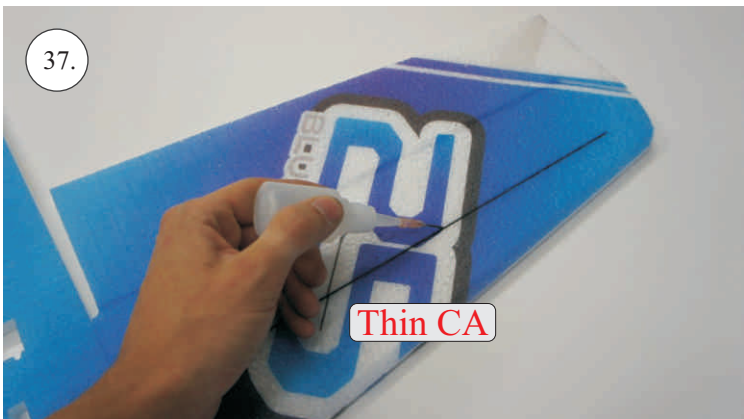

## You Will Also Need:

\* Sharp hobby knife  
\* Screwdriver  
\* Pliers  
\* File

\* CA medium+thin, CA kicker  
\* Ruler  
\* Sandpaper 100-500  
\* Drill 2 a 3mm

We wish you many happy flying hours with the Flash.