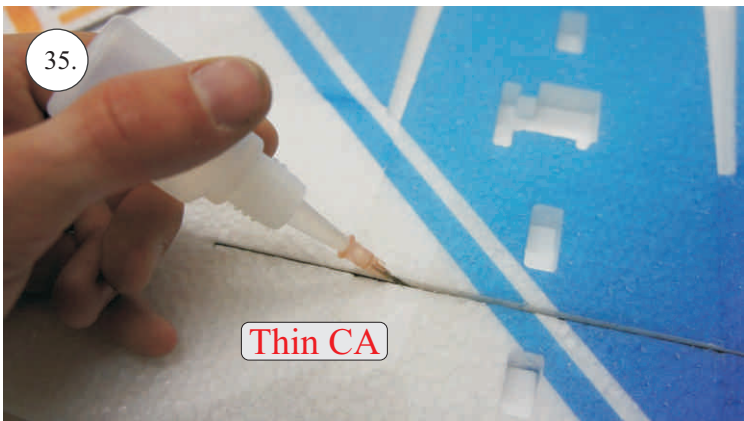

## You Will Also Need:

\* Sharp hobby knife  
\* Screwdriver  
\* Pliers  
\* File

\* CA medium+thin, CA kicker  
\* Ruler  
\* Sandpaper 100-500  
\* Drill 2 a 3mm

We wish you many happy flying hours with the Flash.