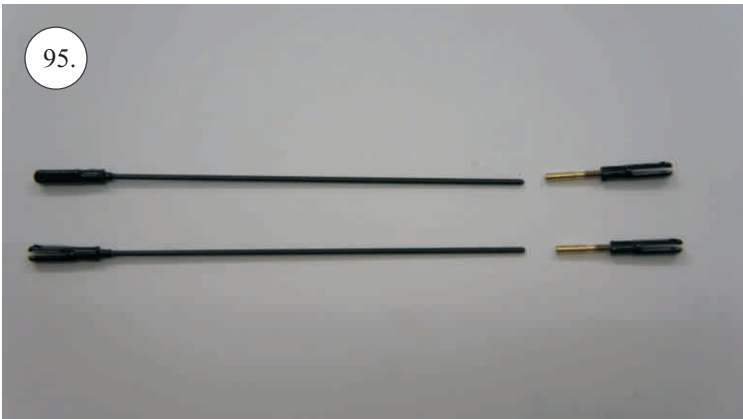

## You Will Also Need:

\* Sharp hobby knife  
\* Screwdriver  
\* Pliers  
\* File

\* CA medium+thin, CA kicker  
\* Ruler  
\* Sandpaper 100-500  
\* Drill 2 a 3mm

We wish you many happy flying hours with the Flash.