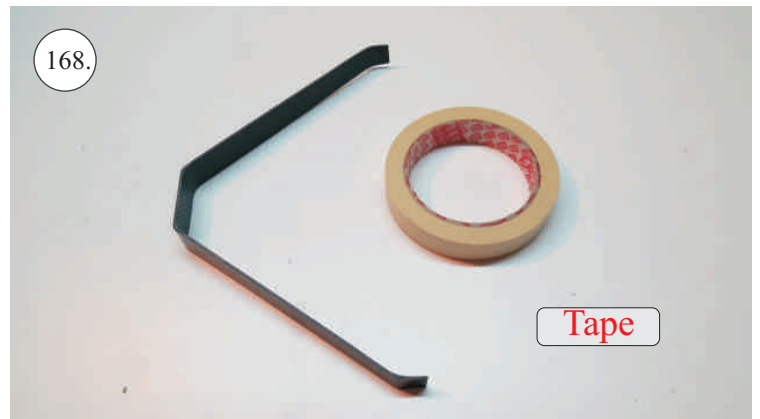

## You Will Also Need:

\* Sharp hobby knife  
\* Screwdriver  
\* Pliers  
\* File

\* CA medium+thin, CA kicker  
\* Ruler  
\* Sandpaper 100-500  
\* Drill 2 a 3mm

We wish you many happy flying hours with the Flash.