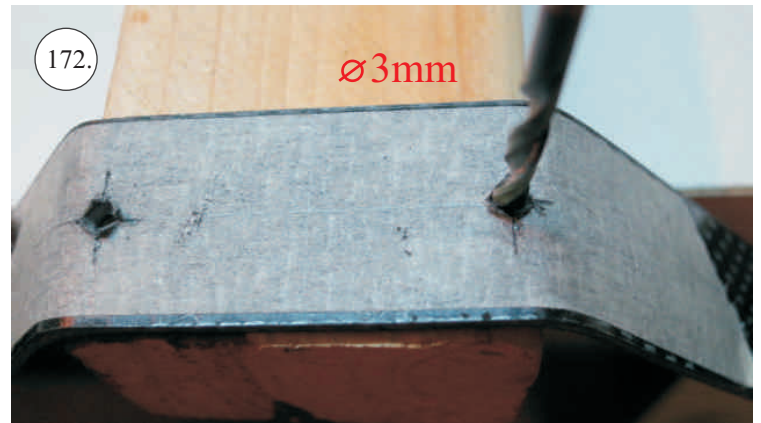

## You Will Also Need:

\* Sharp hobby knife  
\* Screwdriver  
\* Pliers  
\* File

\* CA medium+thin, CA kicker  
\* Ruler  
\* Sandpaper 100-500  
\* Drill 2 a 3mm

We wish you many happy flying hours with the Flash.