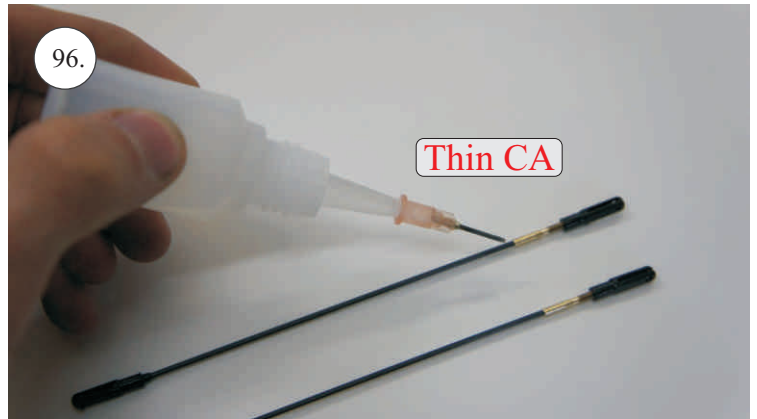

## You Will Also Need:

\* Sharp hobby knife  
\* Screwdriver  
\* Pliers  
\* File

\* CA medium+thin, CA kicker  
\* Ruler  
\* Sandpaper 100-500  
\* Drill 2 a 3mm

We wish you many happy flying hours with the Flash.