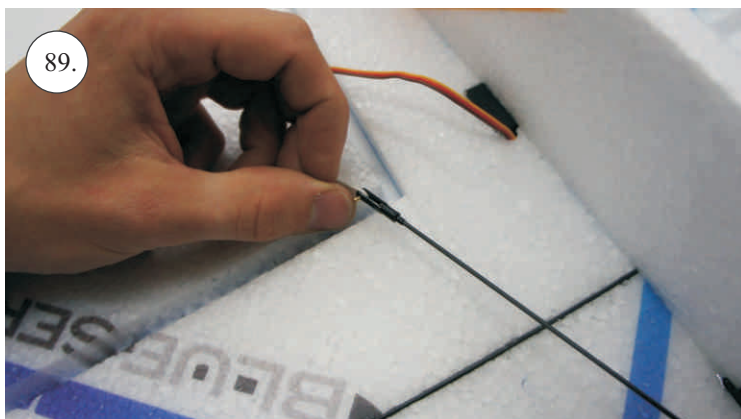

## You Will Also Need:

\* Sharp hobby knife  
\* Screwdriver  
\* Pliers  
\* File

\* CA medium+thin, CA kicker  
\* Ruler  
\* Sandpaper 100-500  
\* Drill 2 a 3mm

We wish you many happy flying hours with the Flash.