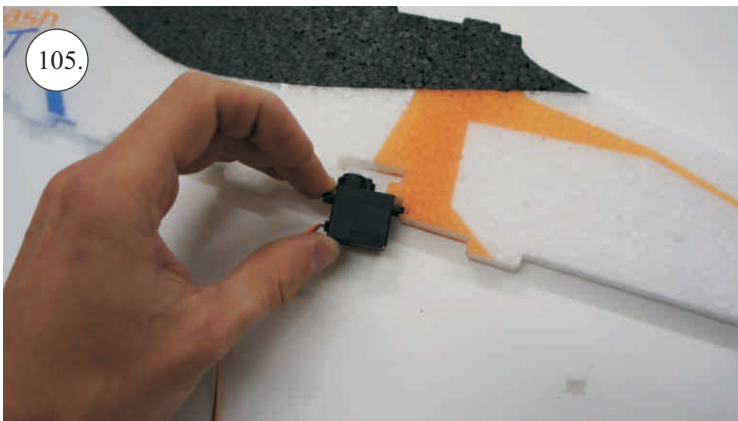

## You Will Also Need:

\* Sharp hobby knife  
\* Screwdriver  
\* Pliers  
\* File

\* CA medium+thin, CA kicker  
\* Ruler  
\* Sandpaper 100-500  
\* Drill 2 a 3mm

We wish you many happy flying hours with the Flash.