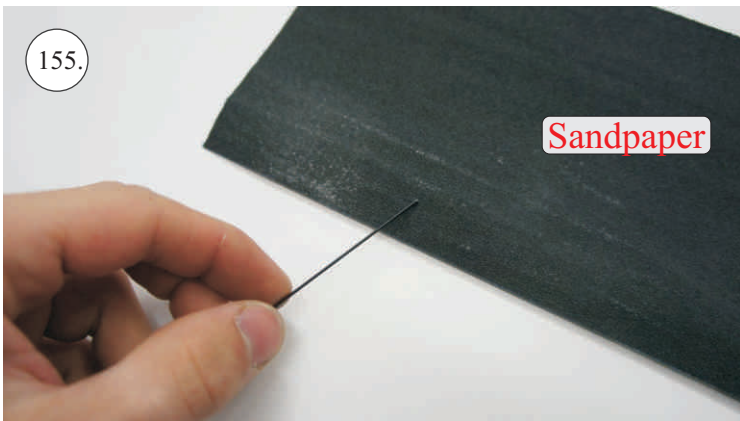

## You Will Also Need:

\* Sharp hobby knife  
\* Screwdriver  
\* Pliers  
\* File

\* CA medium+thin, CA kicker  
\* Ruler  
\* Sandpaper 100-500  
\* Drill 2 a 3mm

We wish you many happy flying hours with the Flash.