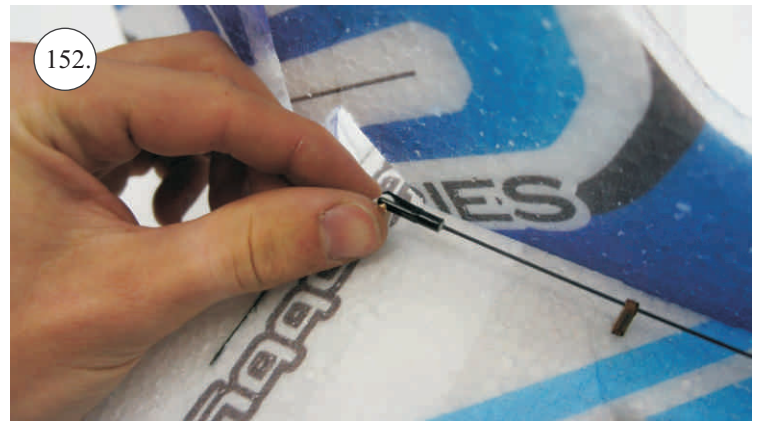

## You Will Also Need:

\* Sharp hobby knife  
\* Screwdriver  
\* Pliers  
\* File

\* CA medium+thin, CA kicker  
\* Ruler  
\* Sandpaper 100-500  
\* Drill 2 a 3mm

We wish you many happy flying hours with the Flash.