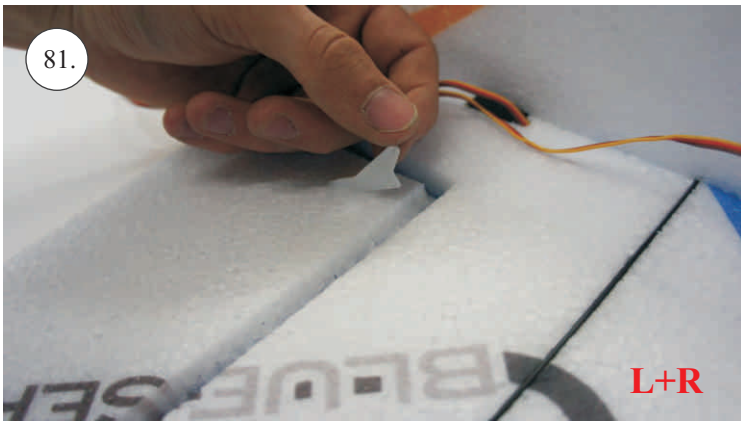

## You Will Also Need:

\* Sharp hobby knife  
\* Screwdriver  
\* Pliers  
\* File

\* CA medium+thin, CA kicker  
\* Ruler  
\* Sandpaper 100-500  
\* Drill 2 a 3mm

We wish you many happy flying hours with the Flash.