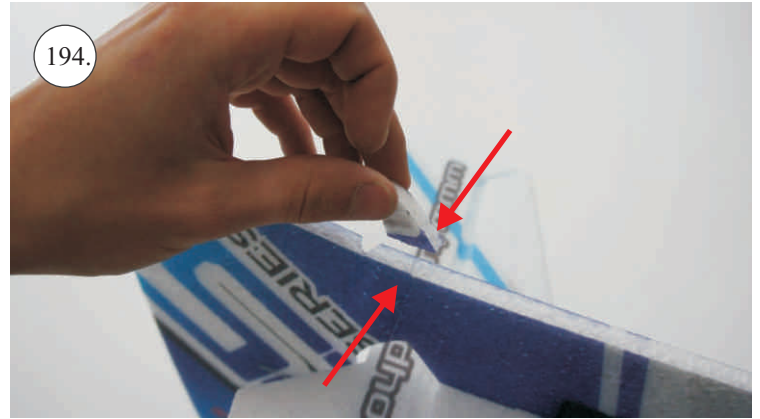

## You Will Also Need:

\* Sharp hobby knife  
\* Screwdriver  
\* Pliers  
\* File

\* CA medium+thin, CA kicker  
\* Ruler  
\* Sandpaper 100-500  
\* Drill 2 a 3mm

We wish you many happy flying hours with the Flash.