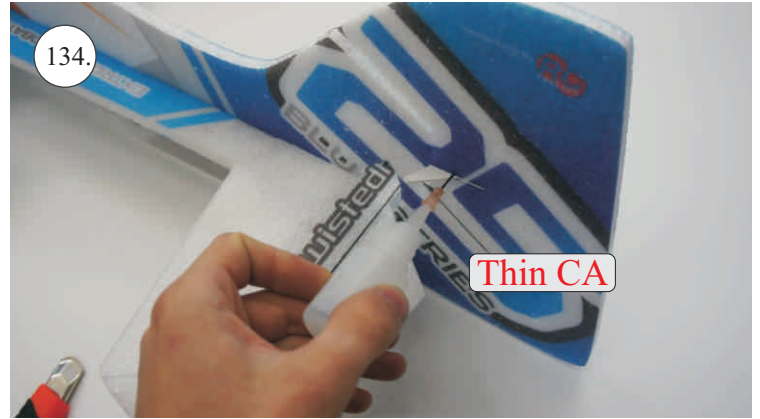

## You Will Also Need:

\* Sharp hobby knife  
\* Screwdriver  
\* Pliers  
\* File

\* CA medium+thin, CA kicker  
\* Ruler  
\* Sandpaper 100-500  
\* Drill 2 a 3mm

We wish you many happy flying hours with the Flash.