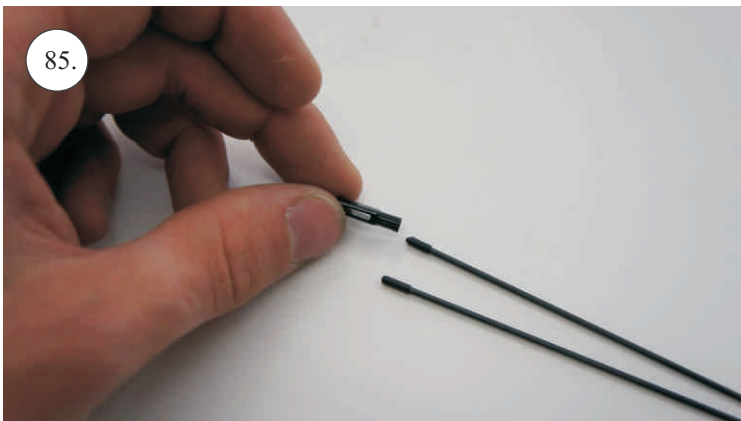

## You Will Also Need:

\* Sharp hobby knife  
\* Screwdriver  
\* Pliers  
\* File

\* CA medium+thin, CA kicker  
\* Ruler  
\* Sandpaper 100-500  
\* Drill 2 a 3mm

We wish you many happy flying hours with the Flash.