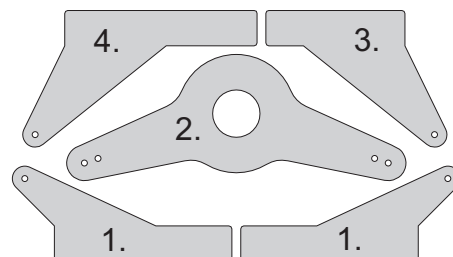

You Will Also Need:

* Sharp hobby knife
* Screwdriver
* Pliers
* File

* CA medium+thin, CA kicker
* Ruler
* Sandpaper 100-500
* Drill 2 a 3mm