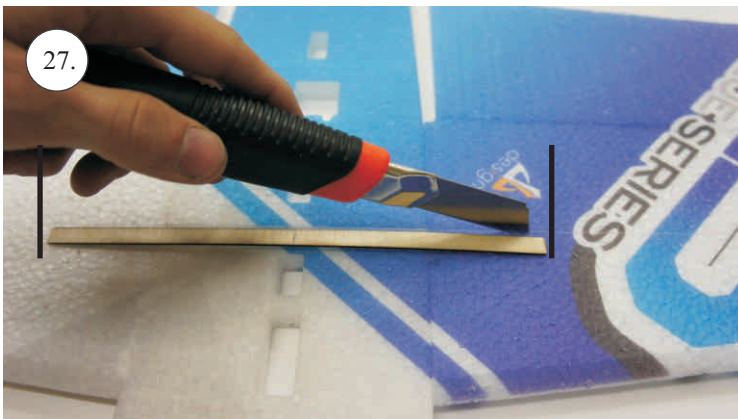

## You Will Also Need:

\* Sharp hobby knife  
\* Screwdriver  
\* Pliers  
\* File

\* CA medium+thin, CA kicker  
\* Ruler  
\* Sandpaper 100-500  
\* Drill 2 a 3mm

We wish you many happy flying hours with the Flash.