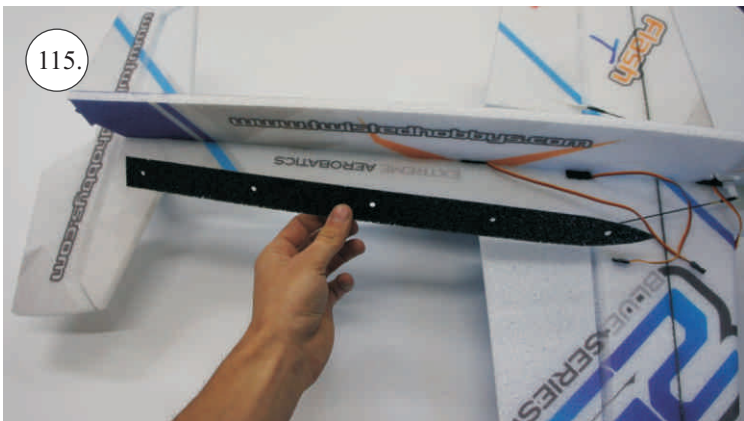

## You Will Also Need:

\* Sharp hobby knife  
\* Screwdriver  
\* Pliers  
\* File

\* CA medium+thin, CA kicker  
\* Ruler  
\* Sandpaper 100-500  
\* Drill 2 a 3mm

We wish you many happy flying hours with the Flash.