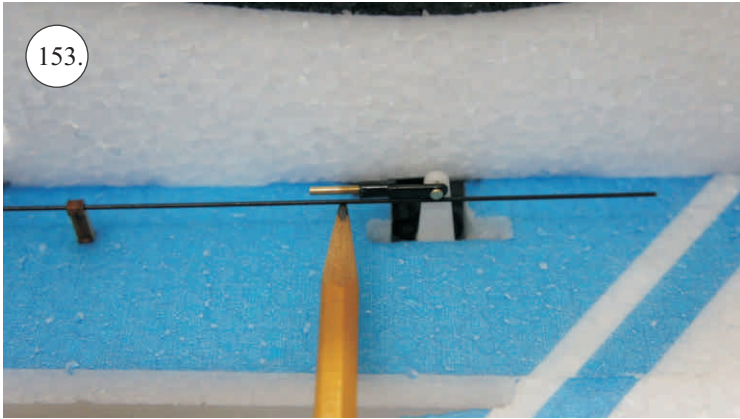

## You Will Also Need:

\* Sharp hobby knife  
\* Screwdriver  
\* Pliers  
\* File

\* CA medium+thin, CA kicker  
\* Ruler  
\* Sandpaper 100-500  
\* Drill 2 a 3mm

We wish you many happy flying hours with the Flash.