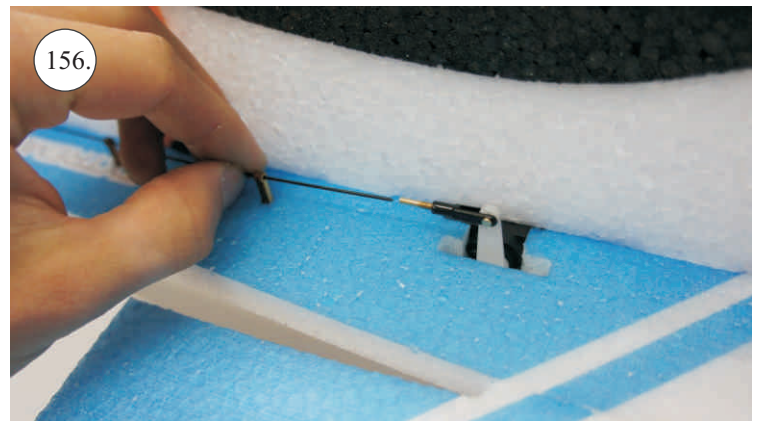

## You Will Also Need:

\* Sharp hobby knife  
\* Screwdriver  
\* Pliers  
\* File

\* CA medium+thin, CA kicker  
\* Ruler  
\* Sandpaper 100-500  
\* Drill 2 a 3mm

We wish you many happy flying hours with the Flash.