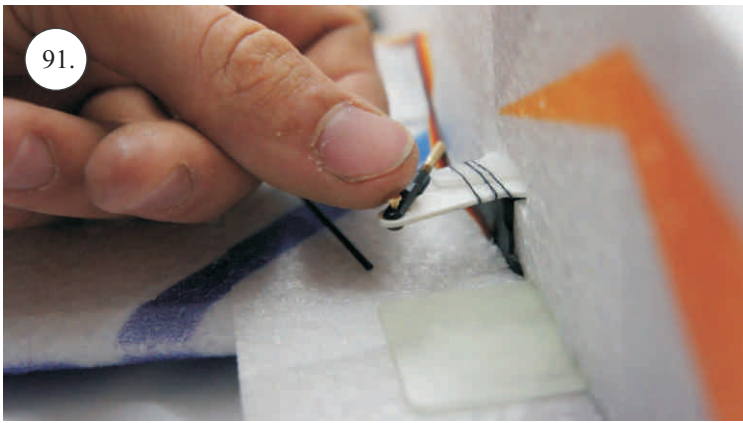

## You Will Also Need:

\* Sharp hobby knife  
\* Screwdriver  
\* Pliers  
\* File

\* CA medium+thin, CA kicker  
\* Ruler  
\* Sandpaper 100-500  
\* Drill 2 a 3mm

We wish you many happy flying hours with the Flash.