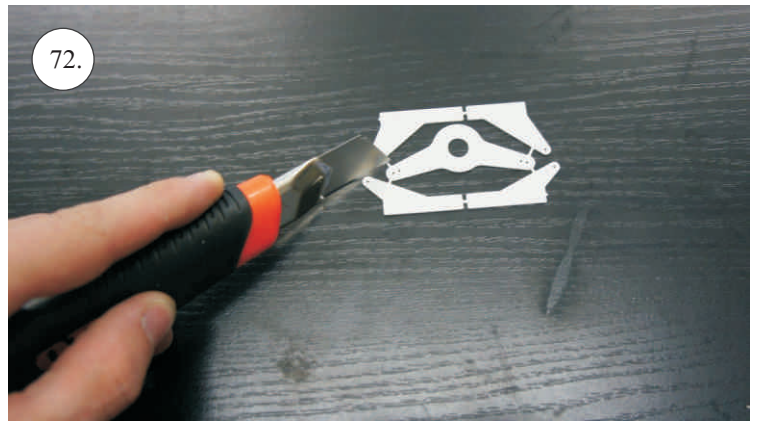

## You Will Also Need:

\* Sharp hobby knife  
\* Screwdriver  
\* Pliers  
\* File

\* CA medium+thin, CA kicker  
\* Ruler  
\* Sandpaper 100-500  
\* Drill 2 a 3mm

We wish you many happy flying hours with the Flash.