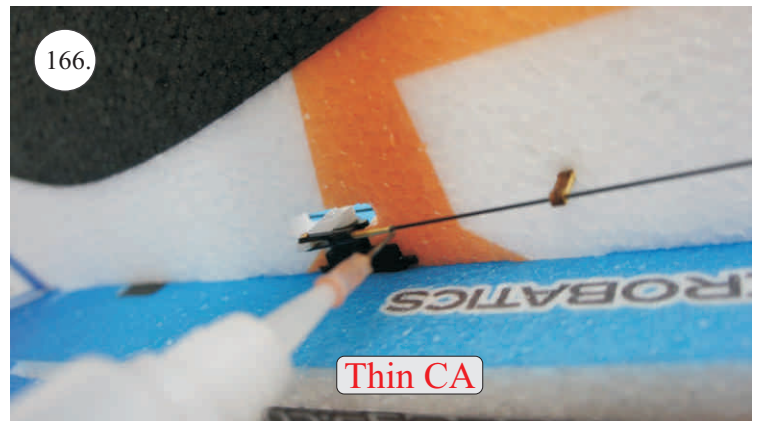

## You Will Also Need:

\* Sharp hobby knife  
\* Screwdriver  
\* Pliers  
\* File

\* CA medium+thin, CA kicker  
\* Ruler  
\* Sandpaper 100-500  
\* Drill 2 a 3mm

We wish you many happy flying hours with the Flash.