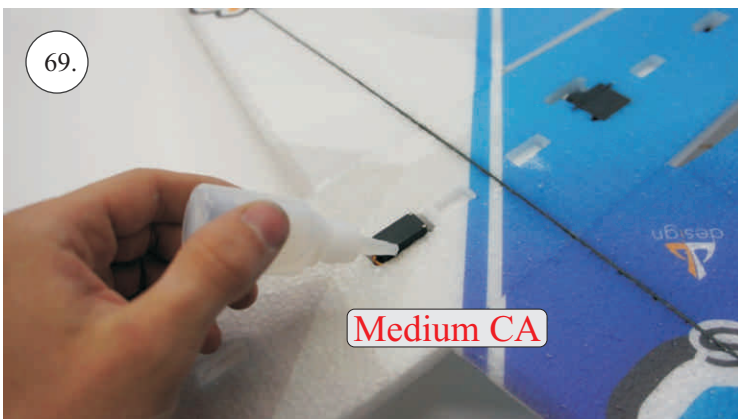

## You Will Also Need:

\* Sharp hobby knife  
\* Screwdriver  
\* Pliers  
\* File

\* CA medium+thin, CA kicker  
\* Ruler  
\* Sandpaper 100-500  
\* Drill 2 a 3mm

We wish you many happy flying hours with the Flash.