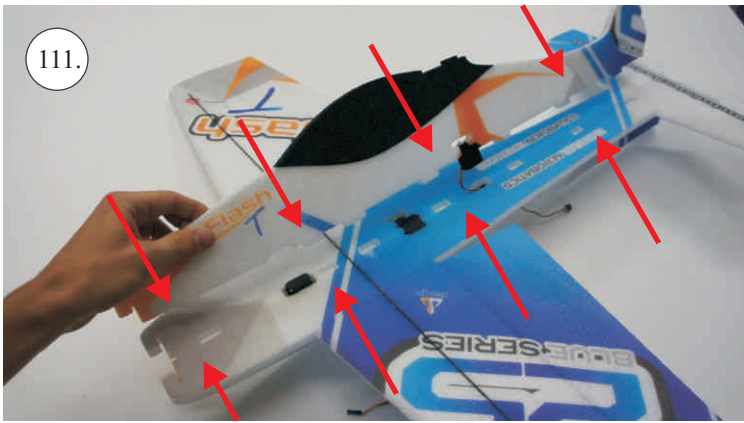

## Kit Contents:

\*Fuselage  
\*Wings  
\*Canopy  
\*Backbone

\*Horizontal stabilizer  
\*Vertical stabilizer  
\*SFG's  
\*Landing gear  
\*Wheel pant

\*T-Canalyser  
\*Accessory pack  
\*Carbon parts:  
- 2x 1x500 ... stabilizer pushrods  
- 2x 1,5x800 ... wing spar

## Plastic frame:

1. Aileron horn (2pcs)  
2. Aileron servo arm extensions  
3. Horizontal stabilizer horn  
4. Vertical stabilizer horn

## You Will Also Need:

\* Sharp hobby knife  
\* Screwdriver  
\* Pliers  
\* File

\* CA medium+thin, CA kicker  
\* Ruler  
\* Sandpaper 100-500  
\* Drill 2 a 3mm

We wish you many happy flying hours with the Flash.