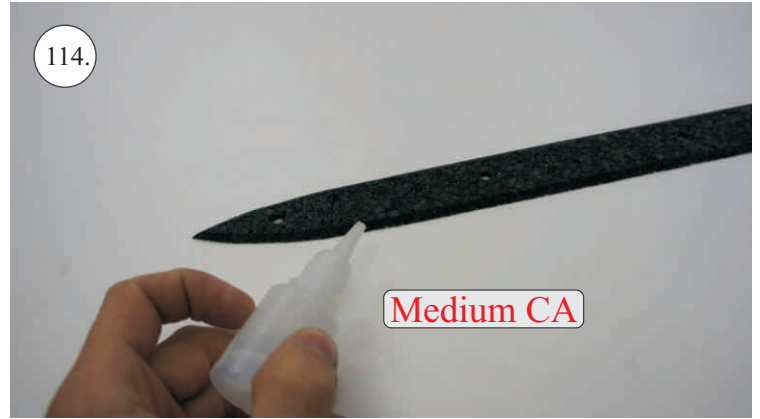

## You Will Also Need:

\* Sharp hobby knife  
\* Screwdriver  
\* Pliers  
\* File

\* CA medium+thin, CA kicker  
\* Ruler  
\* Sandpaper 100-500  
\* Drill 2 a 3mm

We wish you many happy flying hours with the Flash.