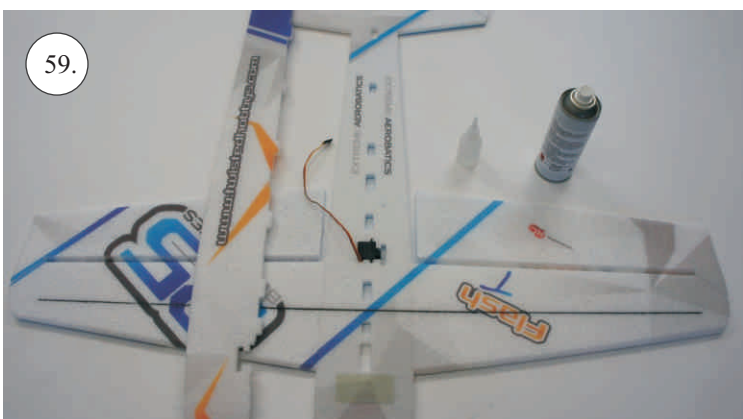

## Kit Contents:

\*Fuselage  
\*Wings  
\*Canopy  
\*Backbone

\*Horizontal stabilizer  
\*Vertical stabilizer  
\*SFG's  
\*Landing gear  
\*Wheel pant

\*T-Canalyser  
\*Accessory pack  
\*Carbon parts:  
- 2x 1x500 ... stabilizer pushrods  
- 2x 1,5x800 ... wing spar

## You Will Also Need:

\* Sharp hobby knife  
\* Screwdriver  
\* Pliers  
\* File

\* CA medium+thin, CA kicker  
\* Ruler  
\* Sandpaper 100-500  
\* Drill 2 a 3mm

We wish you many happy flying hours with the Flash.