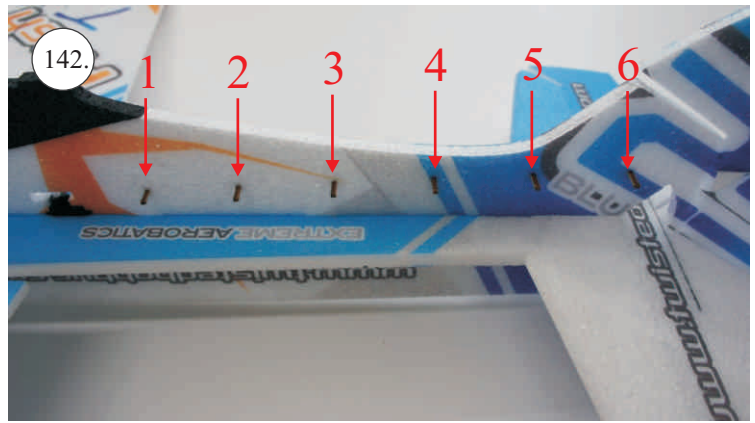

## You Will Also Need:

\* Sharp hobby knife  
\* Screwdriver  
\* Pliers  
\* File

\* CA medium+thin, CA kicker  
\* Ruler  
\* Sandpaper 100-500  
\* Drill 2 a 3mm

We wish you many happy flying hours with the Flash.