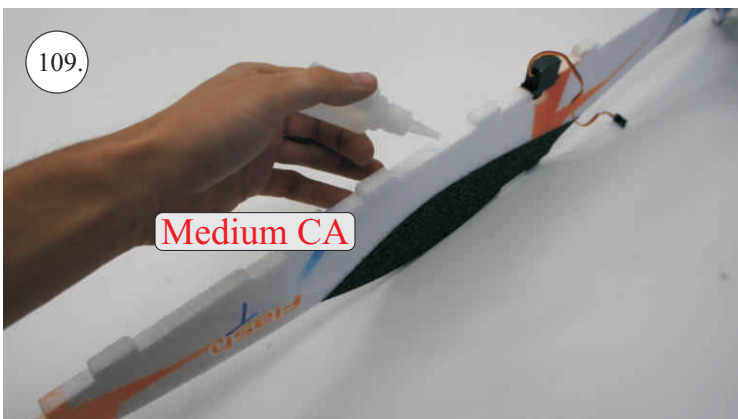

## You Will Also Need:

\* Sharp hobby knife  
\* Screwdriver  
\* Pliers  
\* File

\* CA medium+thin, CA kicker  
\* Ruler  
\* Sandpaper 100-500  
\* Drill 2 a 3mm

We wish you many happy flying hours with the Flash.