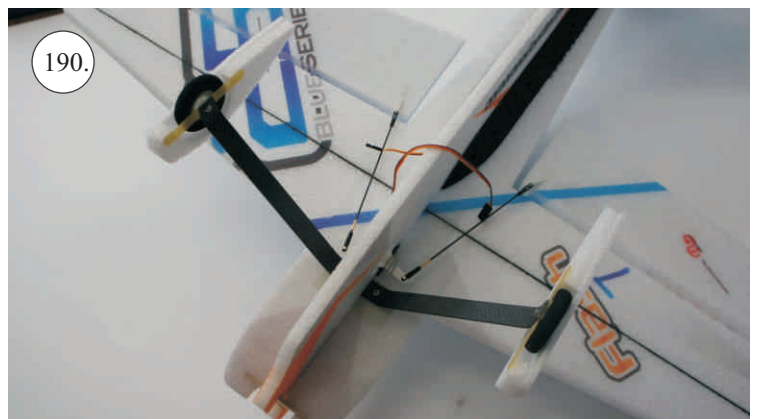

## Kit Contents:

\*Fuselage  
\*Wings  
\*Canopy  
\*Backbone

\*Horizontal stabilizer  
\*Vertical stabilizer  
\*SFG's  
\*Landing gear  
\*Wheel pant

\*T-Canalyser  
\*Accessory pack  
\*Carbon parts:  
- 2x 1x500 ... stabilizer pushrods  
- 2x 1,5x800 ... wing spar

## You Will Also Need:

\* Sharp hobby knife  
\* Screwdriver  
\* Pliers  
\* File

\* CA medium+thin, CA kicker  
\* Ruler  
\* Sandpaper 100-500  
\* Drill 2 a 3mm

We wish you many happy flying hours with the Flash.