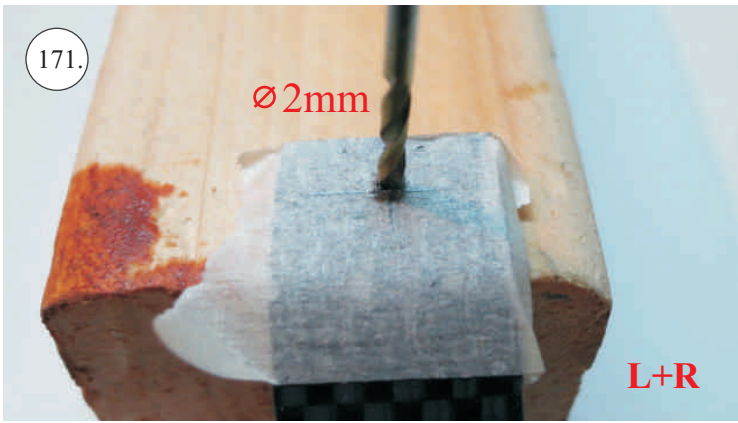

## You Will Also Need:

\* Sharp hobby knife  
\* Screwdriver  
\* Pliers  
\* File

\* CA medium+thin, CA kicker  
\* Ruler  
\* Sandpaper 100-500  
\* Drill 2 a 3mm

We wish you many happy flying hours with the Flash.