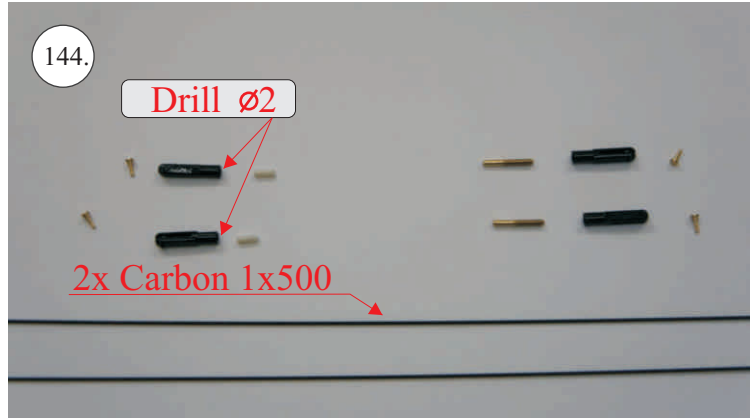

## You Will Also Need:

\* Sharp hobby knife  
\* Screwdriver  
\* Pliers  
\* File

\* CA medium+thin, CA kicker  
\* Ruler  
\* Sandpaper 100-500  
\* Drill 2 a 3mm

We wish you many happy flying hours with the Flash.