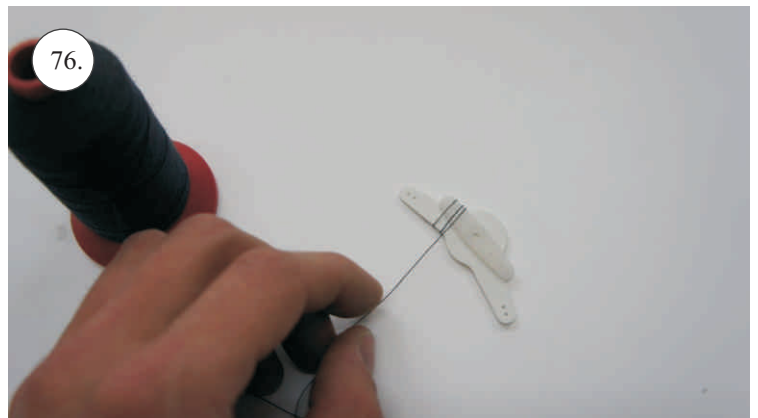

## You Will Also Need:

\* Sharp hobby knife  
\* Screwdriver  
\* Pliers  
\* File

\* CA medium+thin, CA kicker  
\* Ruler  
\* Sandpaper 100-500  
\* Drill 2 a 3mm

We wish you many happy flying hours with the Flash.